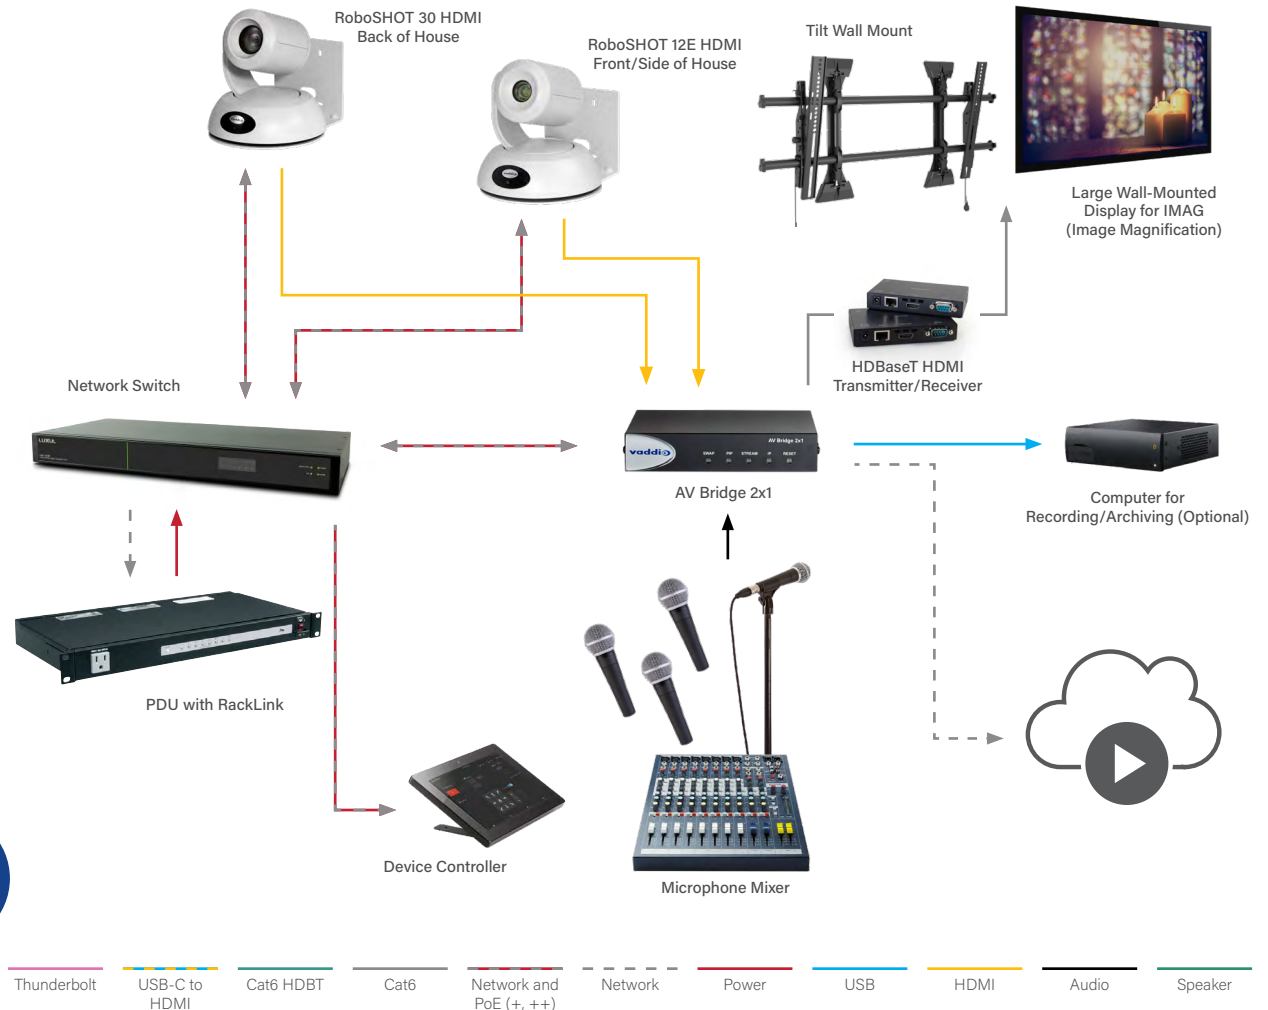

Ideal For

- Simple control with two cameras
- Large auditoriums
- Overflow rooms and Image Magnification

Who Need AV Solutions To

- Show multiple camera angles
- Easily stream content
- Integrate graphics

PART NUMBERS

Vaddio RoboSHOT 12E HDMI Camera
999-99400-000W

Vaddio RoboSHOT 30 HDMI Camera
999-99430-000W

Vaddio AV Bridge 2x1
999-8250-000

Vaddio Device Controller
999-42300-000

Luxul AV Series 12-Port/8 PoE+ Gigabit Managed Switch
AMS-1208P

Chief Large Fusion Micro-Adjustable Tilt Wall Mount
LTM1U

Middle Atlantic Select Series PDU with RackLink™
RLNK-P915R

C2G 10' USB 3.0 A Male to B Male
54175

C2G 6' Cat6 Patch
27153

C2G 6' HDMI 4K (Qty. 2)
50182

Kick it Up a Notch

Add Joystick Camera Control

WHY: Vaddio's PCC Premiere adds precise camera control with preset recall.

Larger than Life Screen Upgrade

WHY: Ensures all congregants can see the content.