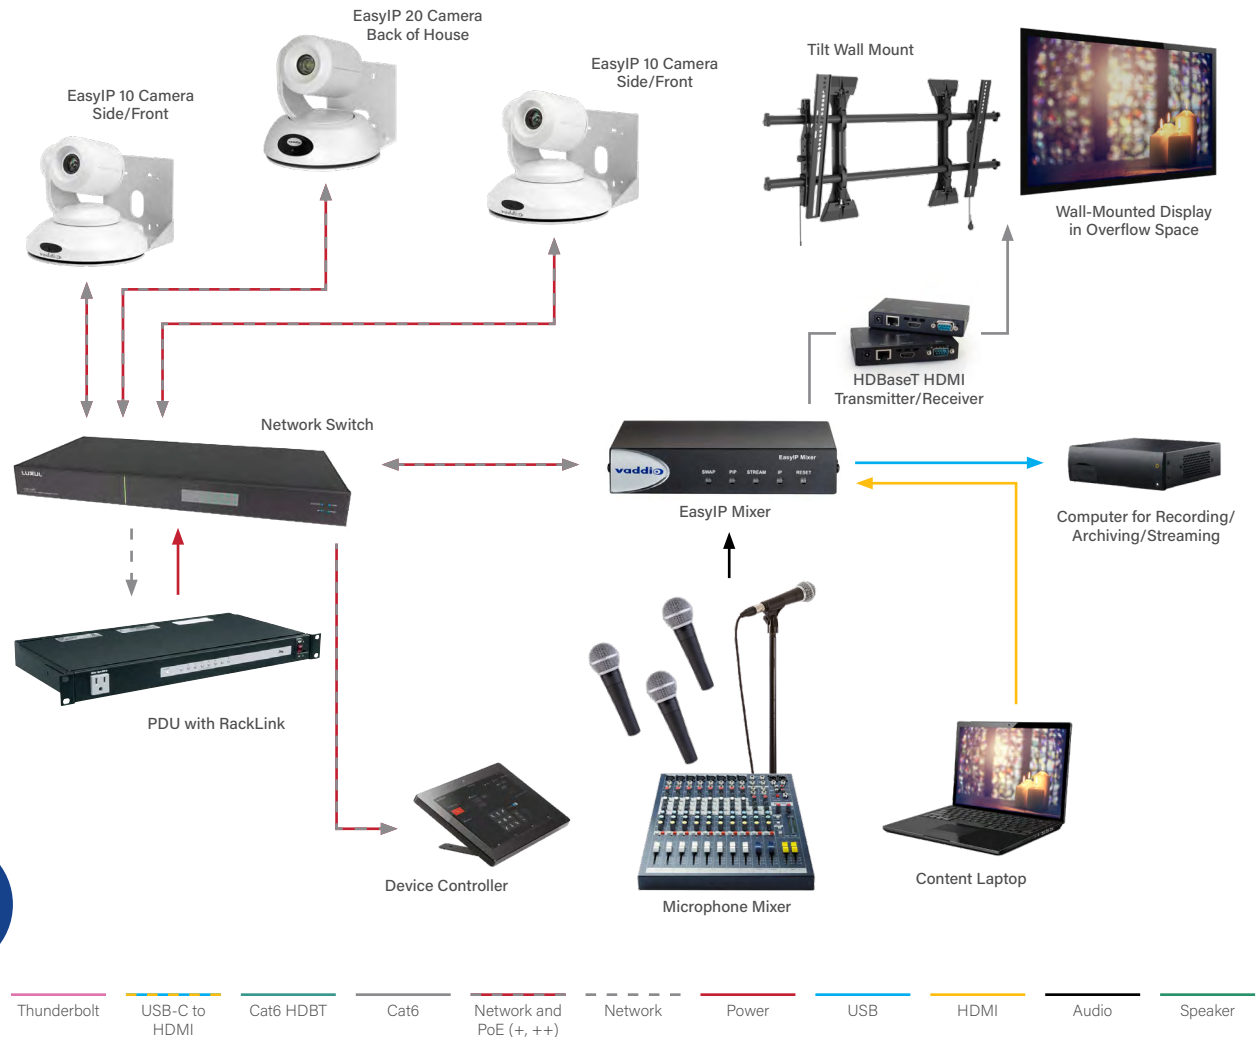

LIVESTREAMING WITH OVERFLOW

Why We Love It

- Budget-friendly solution for one to four cameras
- Simple solution with affordable, long-range category cables for power, video and control
- Automatable service with triggers for camera preset recalls, switching cameras, feeds and more

Ideal For

- Venues requiring up to 4 cameras
- Large church with overflow needs

Who Need AV Solutions To

- Use a 20x zoom in the back camera
- Easily install equipment using POE+
- Produce high quality streams

PART NUMBERS

Vaddio EasyIP 10 Camera (Qty. 2)
999-30200-000W

Vaddio EasyIP 20 Camera
999-30230-000W

Vaddio EasyIP Mixer
999-60320-000

Vaddio Device Controller
999-42300-000

Luxul AV Series 18-Port Gigabit PoE+ L2/L3 Managed Switch
AMS-1816P

Chief Medium Fusion Micro-Adjustable Tilt Wall Mount
MTM1U

Middle Atlantic Select Series PDU with RackLink™
RLNK-P915R

C2G 10' USB 3.0 A Male to B Male
54175

C2G 10' Cat6 Cable (Qty. 3)
27153

C2G 6' HDMI (Qty. 3)
50182

C2G 50' Cat6 Plenum (Qty. 2)
15274

C2G 100' Cat6 Plenum (Qty. 2)
15276

C2G HDBaseT Transmitter/
Receiver Kit **C2G30010**

Get the Full List of Parts & Pricing

Kick it Up a Notch

Simplify Control

WHY: Vaddio's PresenterPOD System allows for easy push-button control

Own the Production Like a Pro

WHY: Vaddio's PCC Premiere adds precise camera control with preset recall.