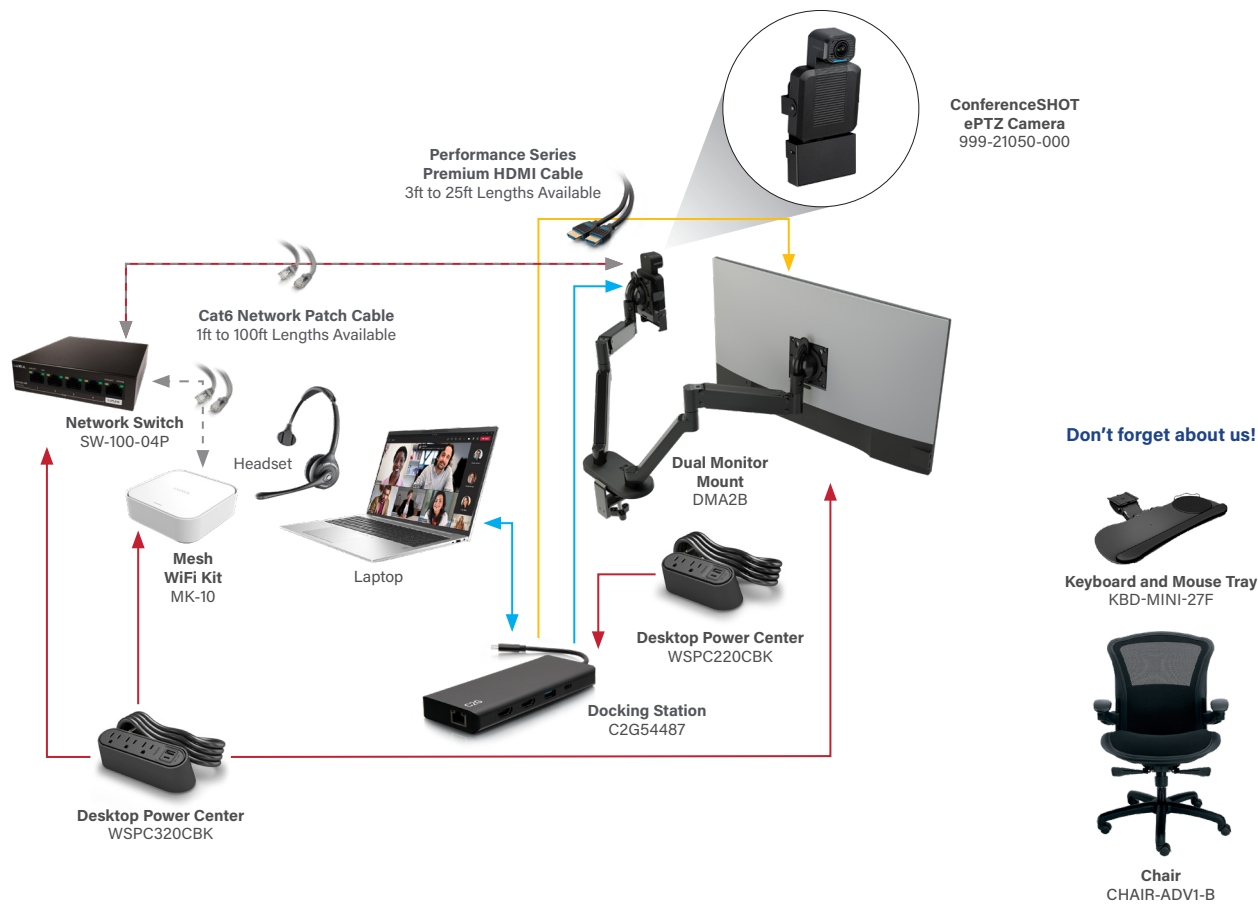

Permanent Work Space

Why We Love It

- You're a pro with a dedicated space at work or home who needs to step up your AV game to stay connected with a hybrid team for virtual meetings
- The built-in auto-framing feature of the ConferenceSHOT ePTZ Camera ensures you are always centered in the video stream
- The simple setup to collaborate, plan, develop, and coach

Ideal For: Marketing managers, finance leads, IT teammates, and HR managers

Download the BOM

PRODUCT LINKS | PRICING AND KICK-IT-UP A NOTCH PRODUCTS