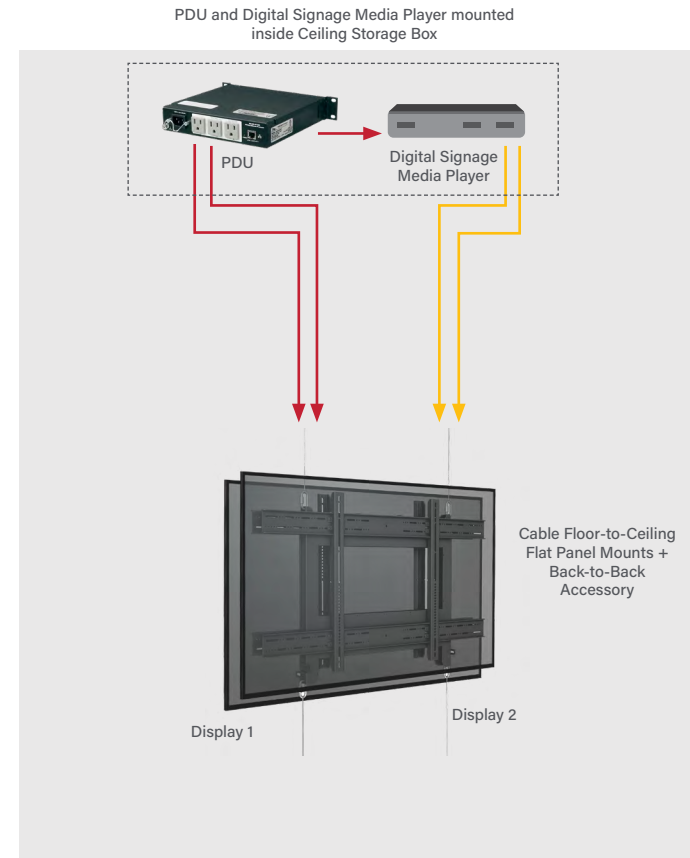

Ideal For: Space dividers, window displays and retail shops.

Ceiling Storage Box

Cable Floor-to-Ceiling Flat Panel Mount

Lateral Shift Accessory

CAT6 Network and PoE (+, ++)
Network Power USB HDMI Audio Speaker