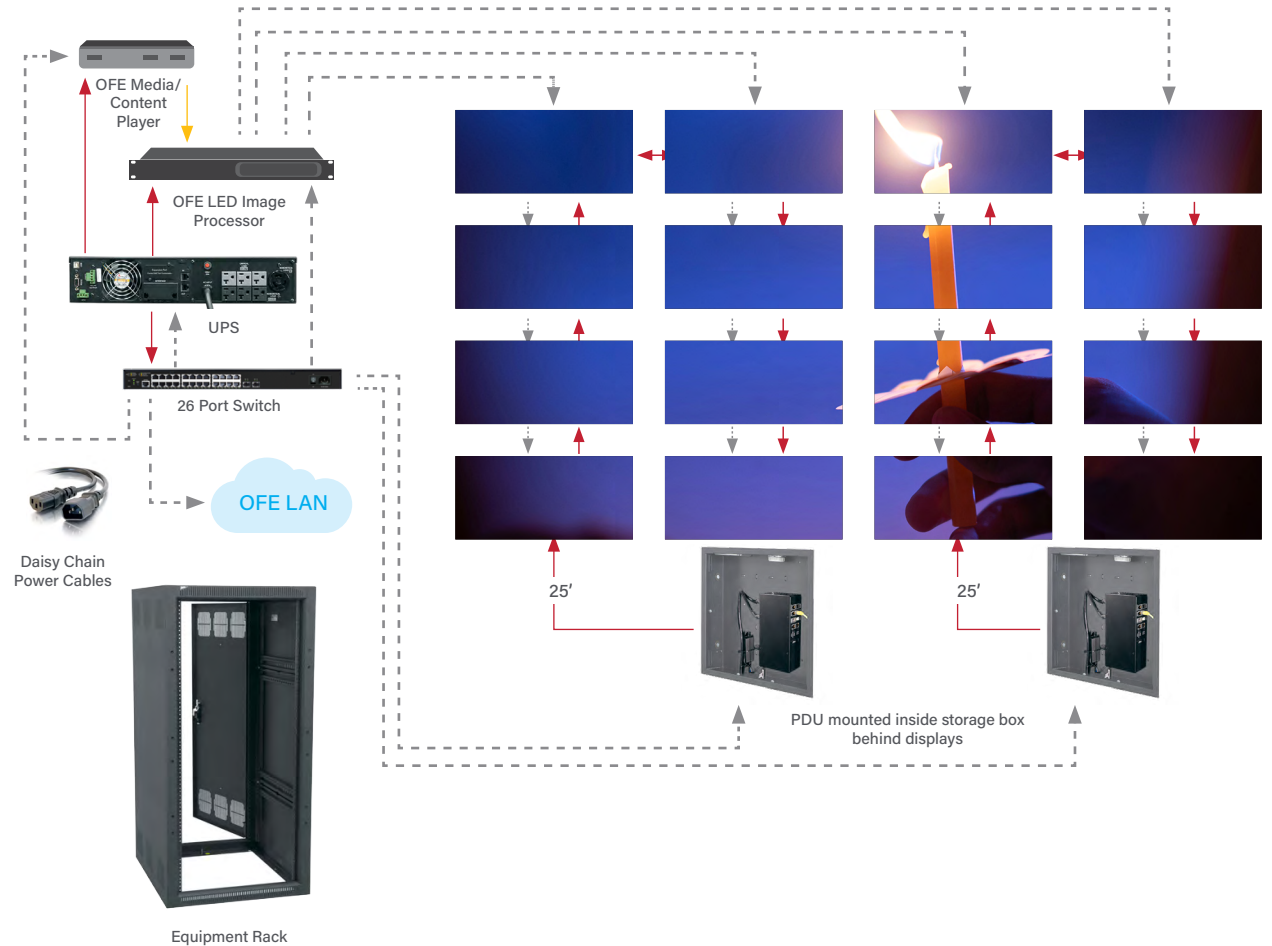

Ideal For: Space dividers, window displays and retail shops.

Ceiling Storage Box

Cable Floor-to-Ceiling Flat Panel Mount

Lateral Shift Accessory

CAT6 Network and PoE (+, ++)
Network Power USB HDMI Audio Speaker

Kick it Up a Notch

Add the "Wow" Factor

WHY: Chief's TiLED modular designs capture maximum attention

Finish the Look

WHY: Side covers add that polished finish to the job

Why We Love It

- Modular system supports creative video wall design
- Easy to specify, easy to buy
- Installer Inspired solutions reduce installation time

Ideal For: Large multipurpose spaces, behind reception and welcome areas.

EXPLORE MORE RESOURCES

System diagrams are just the beginning. Visit our **Digital Signage** and **House of Worship** sites for more tools, articles and solutions information.