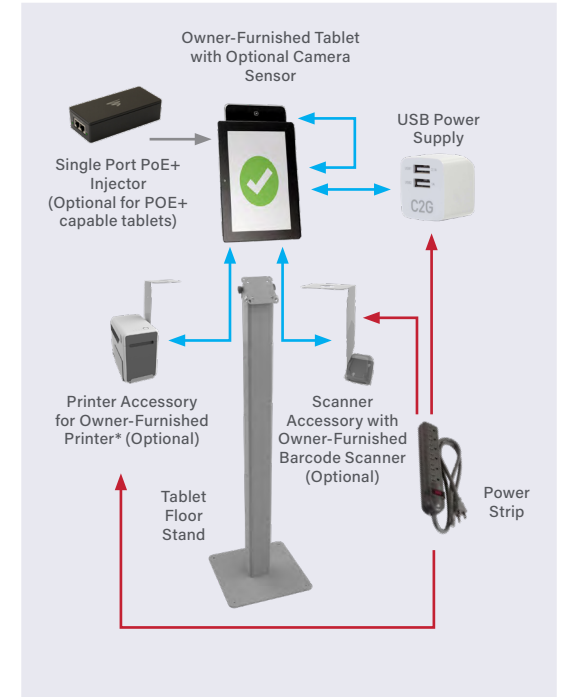

Tablet Floor Stand with Owner-Furnished Tablet for Temperature Sensing + Admission Capabilities

Kick it Up a Notch

Remotely Manage All Devices

WHY: Provide uninterrupted uptime and reduce on-site service calls.

Maximize Network Quality

WHY: Extend the reach of your wireless network to other customer areas.

Thunderbolt

USB-C to HDMI

Cat6 HDBT

Cat6

Network and PoE (+, ++)

Network

Power

USB

HDMI

Audio

Speaker