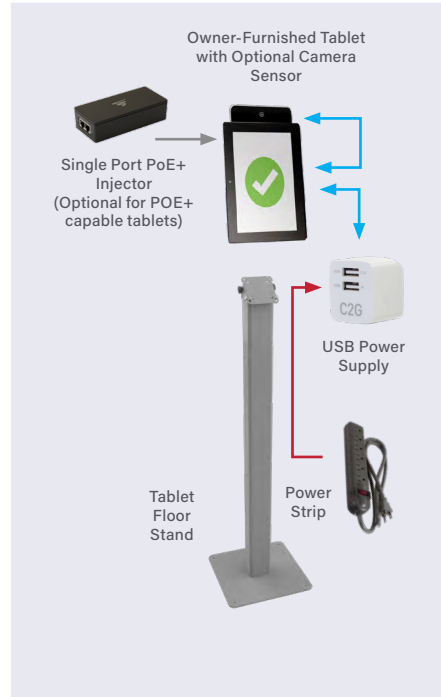

Tablet Floor Stand with Owner-Furnished Tablet for Temperature Sensing