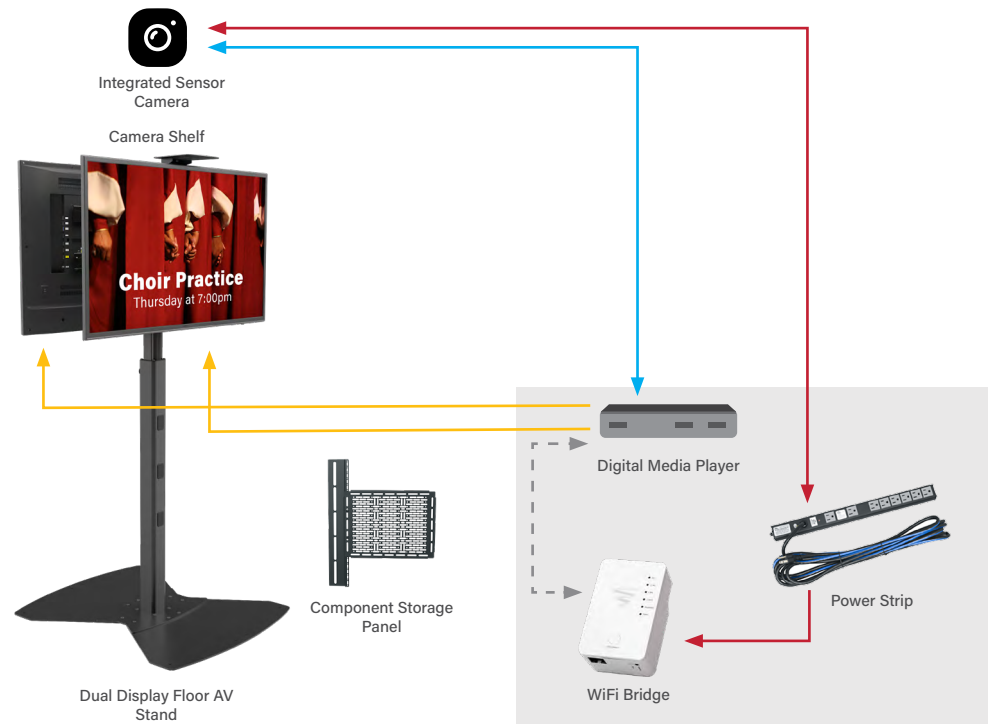

WHY: IP Encoders/Decoders allow for content updates on-the-fly.

Add Remote Devices

WHY: Updated HDBaseT systems allow computers and other devices to be hundreds of feet from the displays.

Why We Love It

- Back-to-back design allows for different information on each side of the stand
- Securely manage equipment on a storage panel between the displays
- Bring this portable solution just about anywhere

Ideal For: Building entrances and large fellowship halls, for announcements and wayfinding.

Thunderbolt USB-C to HDMI Cat6 HDBT Cat6 Network and PoE (+, ++)
Network Power USB HDMI Audio Speaker

OUTDOOR PEDESTAL SINGLE DISPLAY