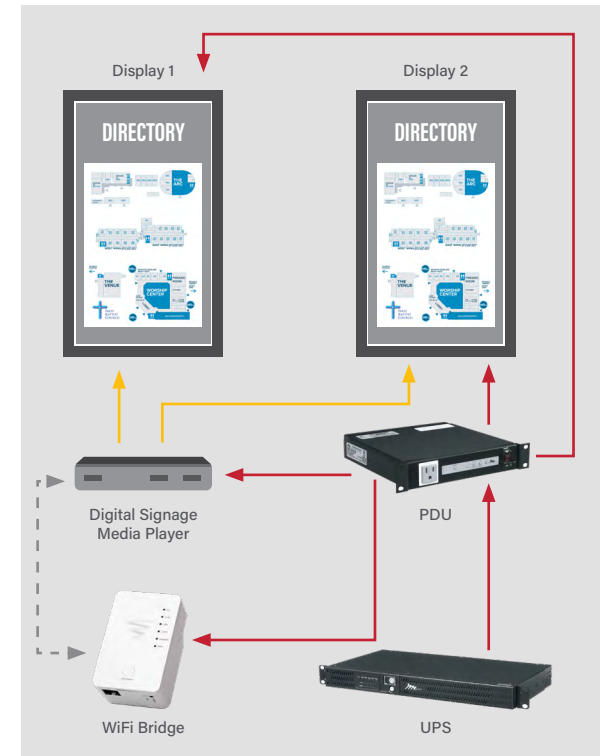

Ideal For: Providing maps and wayfinding in common outdoor areas and exterior entrances.

Kick it Up a Notch

Perfect Viewing Angle

WHY: Articulating wall mount allows for many screens positions.

Change Content Quickly

C2G 10' High Speed HDMI Cable (Qty2)
29678

Luxul AC1200 WiFi Bridge + Range Extender
P40

Luxul 12 Port/ 8 PoE+ Front-Facing Rackmount Switch
XMS-1208P

*Impact Kiosks also available for single display

Kick it Up a Notch

Change Content Quickly

WHY: IP Encoders/Decoders allow for content updates on-the-fly.

Add Remote Devices

WHY: Updated HDBaseT systems allow computers and other devices to be hundreds of feet from the displays.