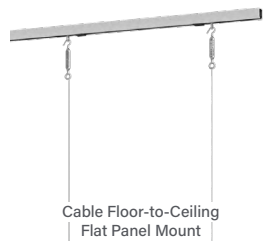

CABLE MOUNT FLOOR-TO-CEILING

PART NUMBERS

Chief Cable Floor-to-Ceiling Flat Panel Mount
FCSIU

Chief Back-to-Back Accessory
PACFCB

Chief Lateral Shift Accessory
PACFCL

Chief 2' x 2' Above Suspended Ceiling Storage Box
CMS492

Middle Atlantic Select Series PDU with RackLink
RLNK-415R

C2G 25' High Speed HDMI Cable (Qty 2)
42529

C2G 15' Universal Power Cord (Qty 2)
09482

Why We Love It

- Adds a "Wow" factor, as displays appear to be floating
- Lateral Shift Accessory allows for both flexible and exact placement of displays
- Above Ceiling Storage Box holds all the small components

Ideal For: Space dividers, window displays and retail shops.

Lateral Shift Accessory

CAT6   Network and PoE (+, ++)
Network   Power   USB   HDMI   Audio   Speaker

Kick it Up a Notch

Manage Content with Ease

WHY: Upgrade to HDMI over IP to quickly & easily show different (or the same) content on all the displays with centralized network distribution

Go Wireless

WHY: Wireless options allow guest network WiFi for surveys and other 2-way interactions.