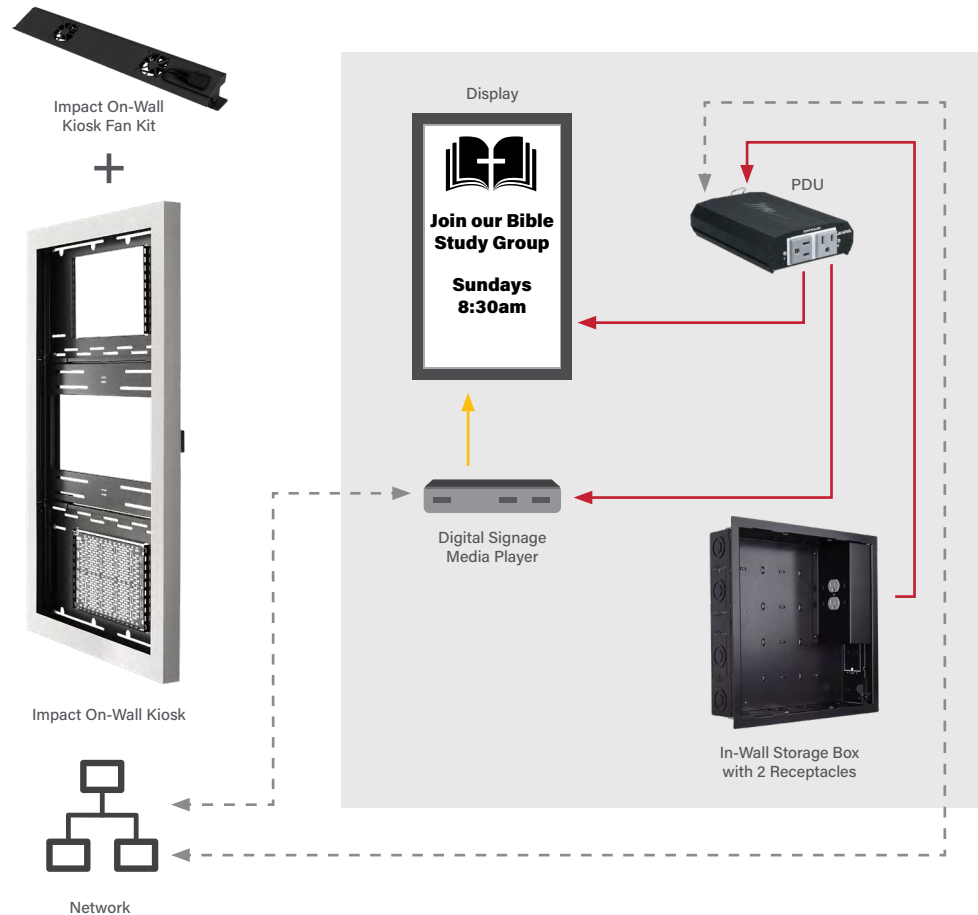

ON-WALL KIOSK

PART NUMBERS

Chief Impact On-Wall Kiosk with Protective Glass
LW55UWPG

Chief In-Wall Storage Box
PAC526FBP2

Chief Impact Series On-Wall Kiosk Fan Kit
PACFAN1

Middle Atlantic Select Series PDU with RackLink
RLNK-215

Middle Atlantic Forward Small Device Mounting Clamps,
(Qty 2) **FWD-SIDECLMP-4**

C2G 10' High Speed HDMI Cable
29678

Why We Love It

- Equipment is easily accessed and serviced by a single technician
- Protective glass adds an extra level of security
- In-wall storage box includes power filtering
- Small device storage is taken to a new level with Proximity and LeverLock

Ideal For: Communicating wayfinding, general House of Worship announcements, and notifications.

Kick it Up a Notch

Add the "Wow" Factor

WHY: Larger screens command more attention and viewer engagement.

Finish the Look

WHY: Upgrade to HDMI over IP to quickly & easily show different (or the same) content on all the displays with centralized network distribution.