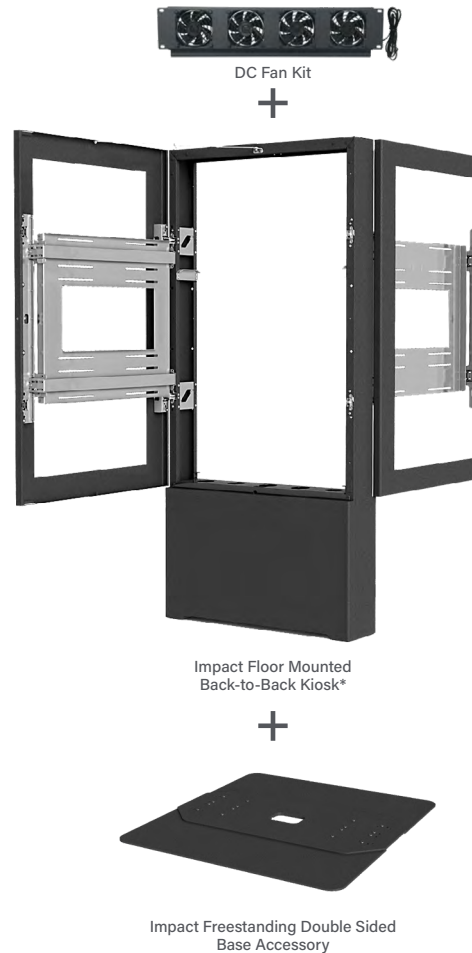

FLOOR KIOSK BACK-TO-BACK DISPLAYS

Why We Love It

- Modern design provides easy access to equipment in any environment
- Rack space of 2 RU allows for advanced power and network functions
- Intelligent power provides the ability to set and schedule content

Ideal For: Placement in traffic flow areas within large buildings like the House of Worship entryways or administration offices for wayfinding and member announcements .

PART NUMBERS

Chief Impact Floor Mounted Back-to-Back Kiosk*
LF55UBP-B2B

Chief Impact Freestanding Double Sided Base Accessory
PACLFB-B2B

Middle Atlantic DC Fan Kit
DCFANKIT-4

Middle Atlantic Select Series PDU with RackLink
RLNK-415R

Middle Atlantic Select Series UPS Backup Power
UPS-S500R

C2G 10' High Speed HDMI Cable (Qty2)
29678

Luxul AC1200 WiFi Bridge + Range Extender
P40

Luxul 12 Port/ 8 PoE+ Front-Facing Rackmount Switch
XMS-1208P

*Impact Kiosks also available for single display

Kick it Up a Notch

Change Content Quickly

WHY: IP Encoders/Decoders allow for content updates on-the-fly.

Add Remote Devices

WHY: Updated HDBaseT systems allow computers and other devices to be hundreds of feet from the displays.