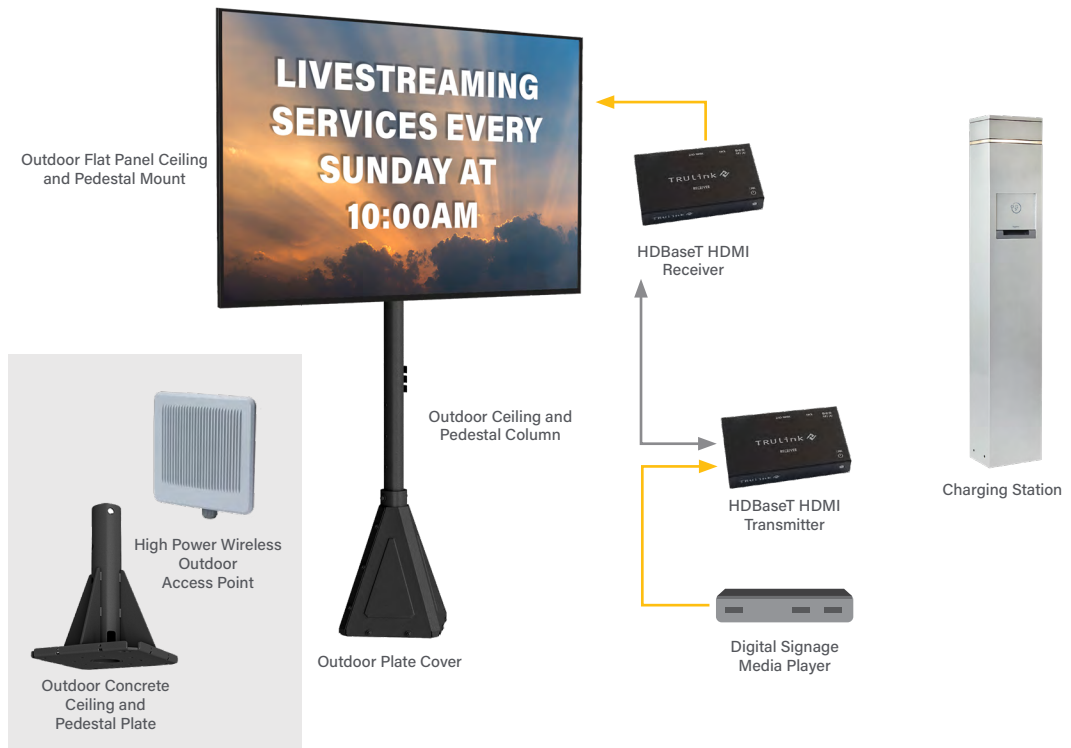

C2G 100' Cat6 Snagless Cable

10322

Luxul High Power AC1200 Dual-Band

Outdoor Bridging Access Point

XWO-BAP1

Why We Love It

- Robust design protects equipment from the elements
- Nearby charging station encourages longer dwell times at the display
- Outdoor-rated paint means premium appearance is retained for years

Ideal For: Providing maps and wayfinding in common outdoor areas and exterior entrances.

Kick it Up a Notch

Perfect Viewing Angle

WHY: Articulating wall mount allows for many screens positions.

Change Content Quickly