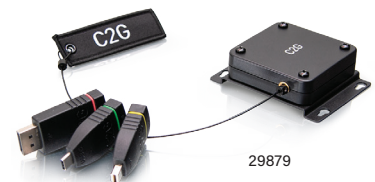

The cables are the ideal solution for connections within a rack, in-wall connections, or short connections on a conference room table or lectern.

- The CMG/FT4-rated jacket meets the highest standard required for in-wall installation, increasing the flexibility of where these cables can be installed.
- A ¼ inch (6.5mm) minimum bend radius makes these cables perfect for installations in a tight space or high-density environment—like those commonly found in an AV rack.
- Available in lengths from 1-10 feet, these cables are perfectly suited for short connections between devices

29974	Conference Room AV Hub
-------	------------------------

29974

HDMI ADAPTER RINGS

The HDMI Adapter Rings allow USB-C, DisplayPort, and Mini DisplayPort devices to connect to an HDMI display. Three mounting options are available including a cable mount and two retractable options that can be mounted within a table box or to any flat surface, perfect for conference rooms or lecture halls.

29878	Universal 4K HDMI Adapter Ring
29879	Retractable Universal Mount 4K HDMI Adapter Ring
29880	Retractable Table Box Mount 4K HDMI Adapter Ring

29879

HDBaseT EXTENDERS

These HDBaseT extenders include options to extend HDMI, VGA, Audio, USB, and Control signals over a single Category (Cat5e, Cat6, Cat6a) cable beyond standard length limitations. Form factor configurations include box to box and wall plate to box, perfect for point-to-point extensions in any environment.