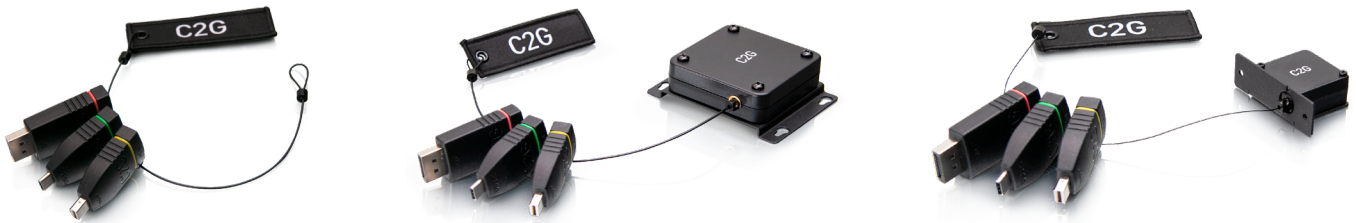

C2G
A brand of **legrand**

HDMI[®] CORE SOLUTIONS

COMMERCIAL A/V CONNECTIVITY

HDMI® is the most popular audio/video connection in commercial environments. Carrying both uncompressed audio and video at resolutions up to 4K, HDMI serves as a versatile platform for designing commercial audio video systems. The C2G HDMI product portfolio includes solutions that are a must have in all installations from the board room to the classroom.

HDMI ADAPTER RINGS

The Patent Pending HDMI Adapter Rings from C2G are the perfect addition to conference rooms, huddle spaces, lecture halls or classrooms to make sure that anyone can connect. Available in three different configurations, the C2G HDMI Adapter Rings provide ultimate flexibility to fit the needs of any space.

Compact Overmold

Integrated Finger Grips

Gripping Connector Shell

C2G PERFORMANCE SERIES FEATURES INCLUDE:

100% Testing

100% of cables are tested at the production line to ensure that it meets our standards—providing the peace of mind that it will perform as expected in the field.

The connectors feature a compact overmolding with integrated finger grips on all sides making these cables easy to insert and remove in limited access spaces and high-density environments. Additionally, the gripping connector shell provides two times the port retention of a standard connector reducing the chances of an accidental disconnect.