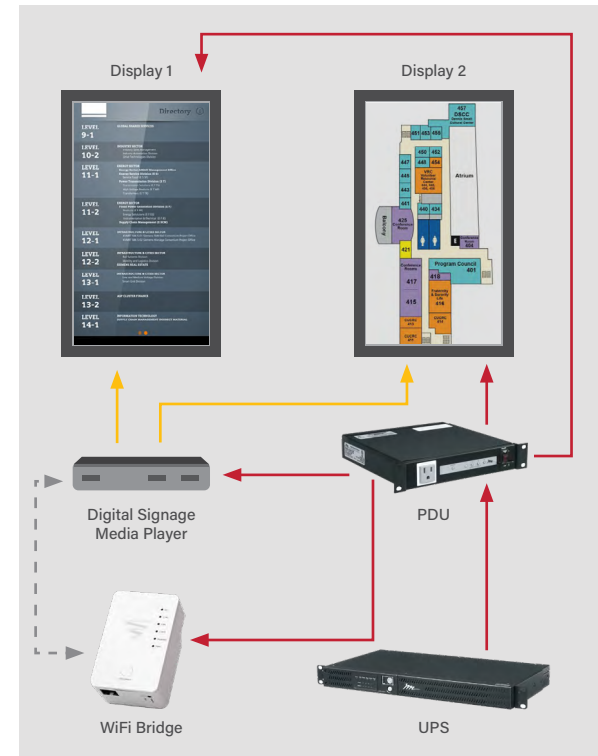

Ideal For: Providing traffic control and company announcements for office building entrances or outdoor picnic areas.

Kick it Up a Notch

Perfect Viewing Angle

WHY: Articulating wall mount allows for many screens positions.

Luxul 12 Port/ 8 PoE+ Front-Facing Rackmount
Switch **XMS-1208P**

*Impact Kiosks also available for single display

 [Get the Full List of Parts & Pricing](#)

Kick it Up a Notch

Change Content Quickly

WHY: IP Encoders/Decoders allow for content updates on-the-fly.

Add Remote Devices

WHY: Updated HDBaseT systems allow computers and other devices to be hundreds of feet from the displays.

CAT6 Network and PoE (+, ++)
Network Power USB HDMI Audio Speaker

ON-WALL KIOSK