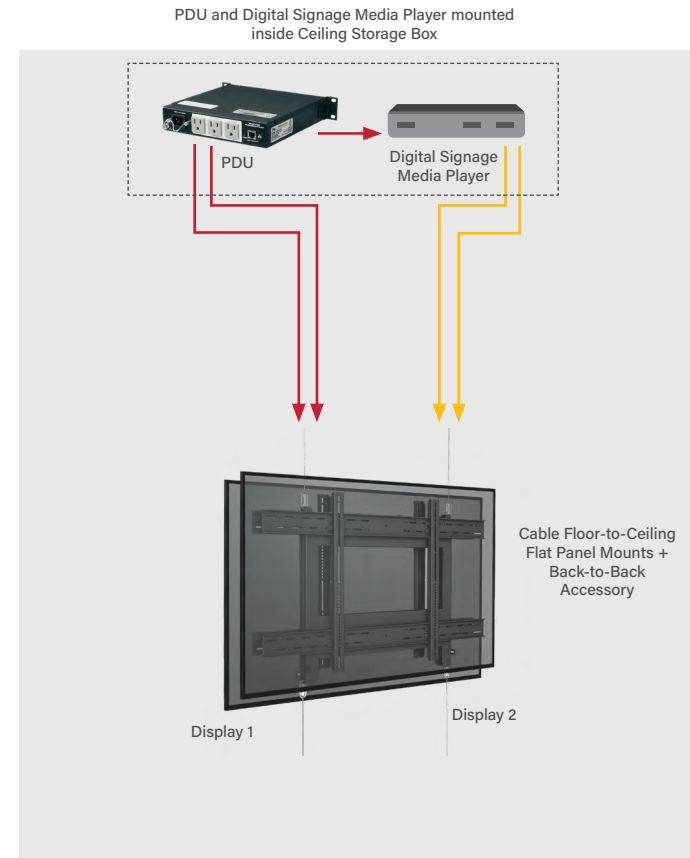

Ideal For: Space dividers or window displays for common areas like the lobby or lunch room.

Ceiling Storage Box

Cable Floor-to-Ceiling Flat Panel Mount

Lateral Shift Accessory

dvLED VIDEO WALL

Why We Love It