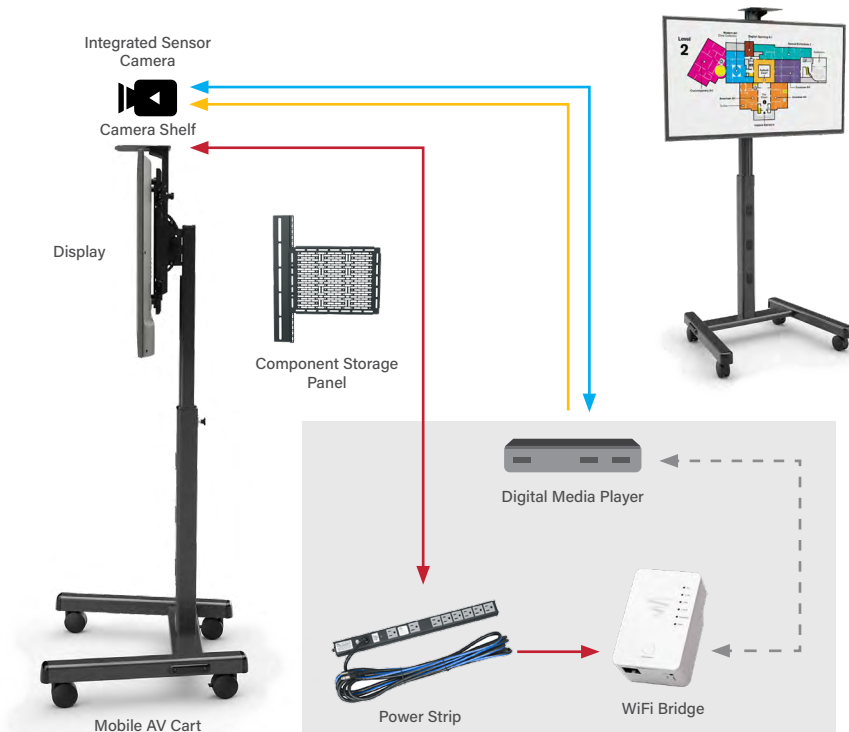

Add Intelligent Power

WHY: Provides remote management for ultimate power control.

Bigger is Better

WHY: Upgrade to a larger AV Cart to handle bigger displays or more accessory shelves.

Why We Love It

- It's on wheels! Empowering digital, real-time updates wherever they are needed across your corporate campus
- **Health protocol solutions** bring peace of mind to customers and employees

Ideal For: Corporate lobbies, office building entrances and cafeterias.

FLOOR STAND DUAL DISPLAY

Part Numbers

Chief Medium Flat Panel Dual Display Floor AV Stand
MF2UB

Chief Video Conferencing Camera Shelf
PAC715