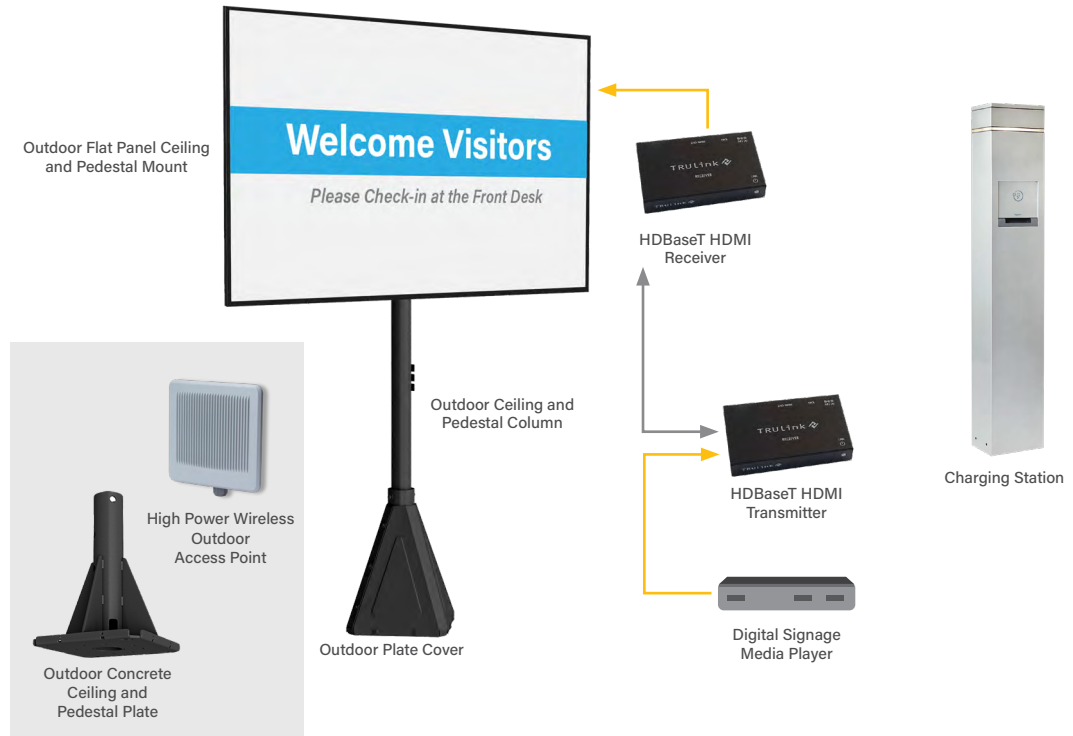

Ideal For: Providing traffic control and company announcements for office building entrances or outdoor picnic areas.

Kick it Up a Notch

Perfect Viewing Angle

WHY: Articulating wall mount allows for many screens positions.