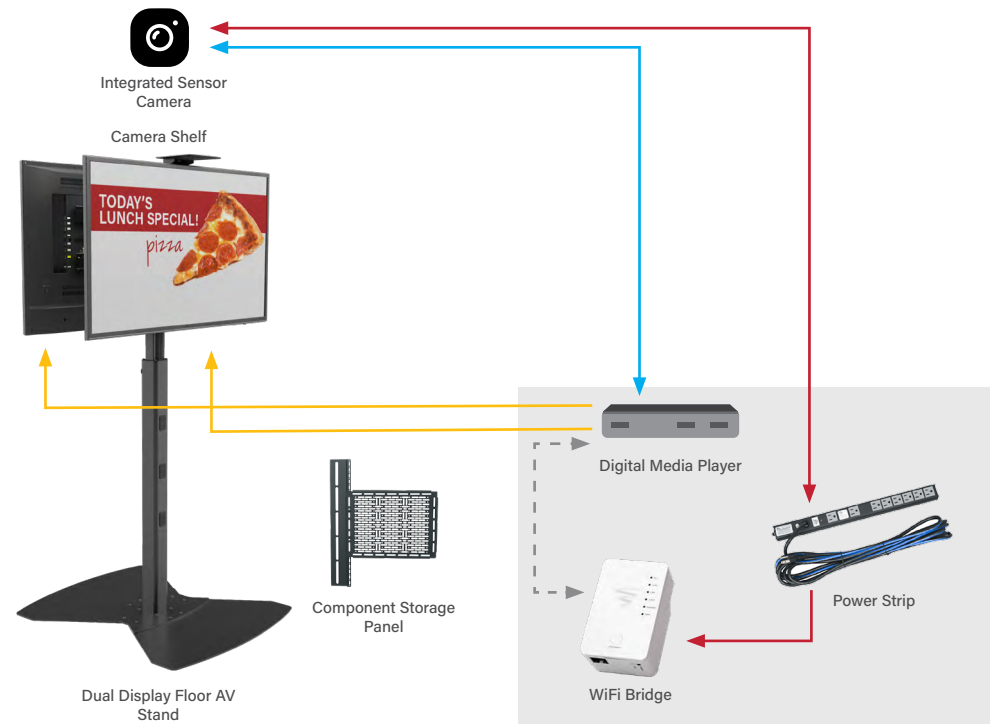

FLOOR STAND DUAL DISPLAY

Part Numbers

Chief Medium Flat Panel Dual Display Floor AV Stand
MF2UB

Chief Video Conferencing Camera Shelf
PAC715

Chief Component Storage Panel, Interface
CSMP9X12

Middle Atlantic Forward Small Device Mounting Clamps
(Qty 2) **FWD-SIDECLMP-4**

Middle Atlantic Slim Power Strip
PD-815SC-20

C2G 3' CAT6 Snagless Cable
27131

C2G 6' High Speed HDMI Cable (Qty 2)
29677

Luxul AC1200 WiFi Bridge + Range Extender
P40

[Get the Full List of Parts & Pricing](#)

Kick it Up a Notch

Add Intelligent Power

WHY: Provides remote management for ultimate power control.

Change Content Quickly

WHY: IP Encoders/Decoders allow for content updates on-the-fly.

Add Remote Devices

WHY: Updated HDBaseT systems allow computers and other devices to be hundreds of feet from the displays.

Why We Love It

- Back-to-back design allows for different information on each side of the stand
- Securely manage equipment on a storage panel between the displays
- Provides the look of a permanent solution but can be moved if needed

Ideal For: Office building entrances or common areas like lunch rooms or break rooms.