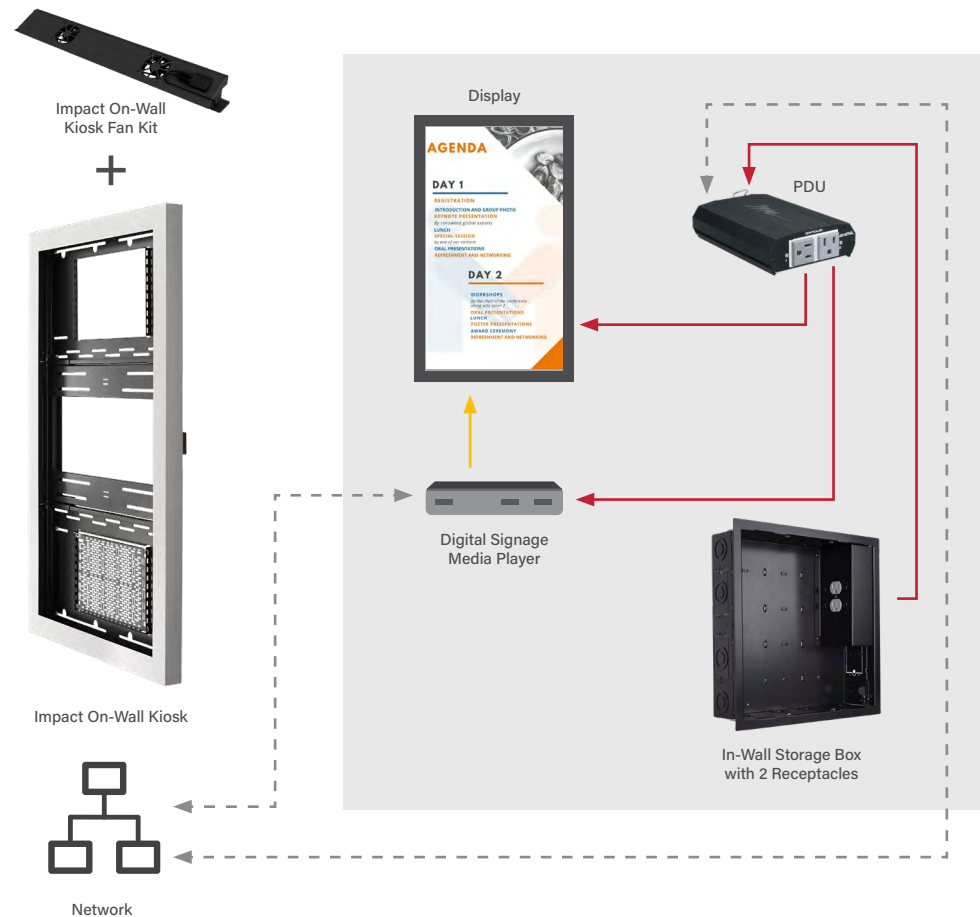

Why We Love It

- Back-to-back design allows for different information on each side of the stand
- Securely manage equipment on a storage panel between the displays
- Provides the look of a permanent solution but can be moved if needed

Add Remote Devices

WHY: Updated HDBaseT systems allow computers and other devices to be hundreds of feet from the displays.

CAT6 Network and PoE (+, ++)
Network Power USB HDMI Audio Speaker

ON-WALL KIOSK

Middle Atlantic Forward Small Device Mounting Clamps
(Qty 2) **FWD-SIDECLMP-4**

C2G 10' High Speed HDMI Cable
29678

 [Get the Full List of Parts & Pricing](#)

Why We Love It

- Available in portrait or landscape to fit any wall space
- Protective glass adds an extra level of security
- A sleek solution that hides ALL the supporting equipment neatly and conveniently behind the display

Ideal For: Communicating meeting schedules or events in key areas.

Kick it Up a Notch

Add the Wow Factor

WHY: Larger screens command more attention and viewer engagement.

Manage Content with Ease

WHY: Upgrade to HDMI over IP to quickly & easily show different (or the same) content on all the displays with centralized network distribution.