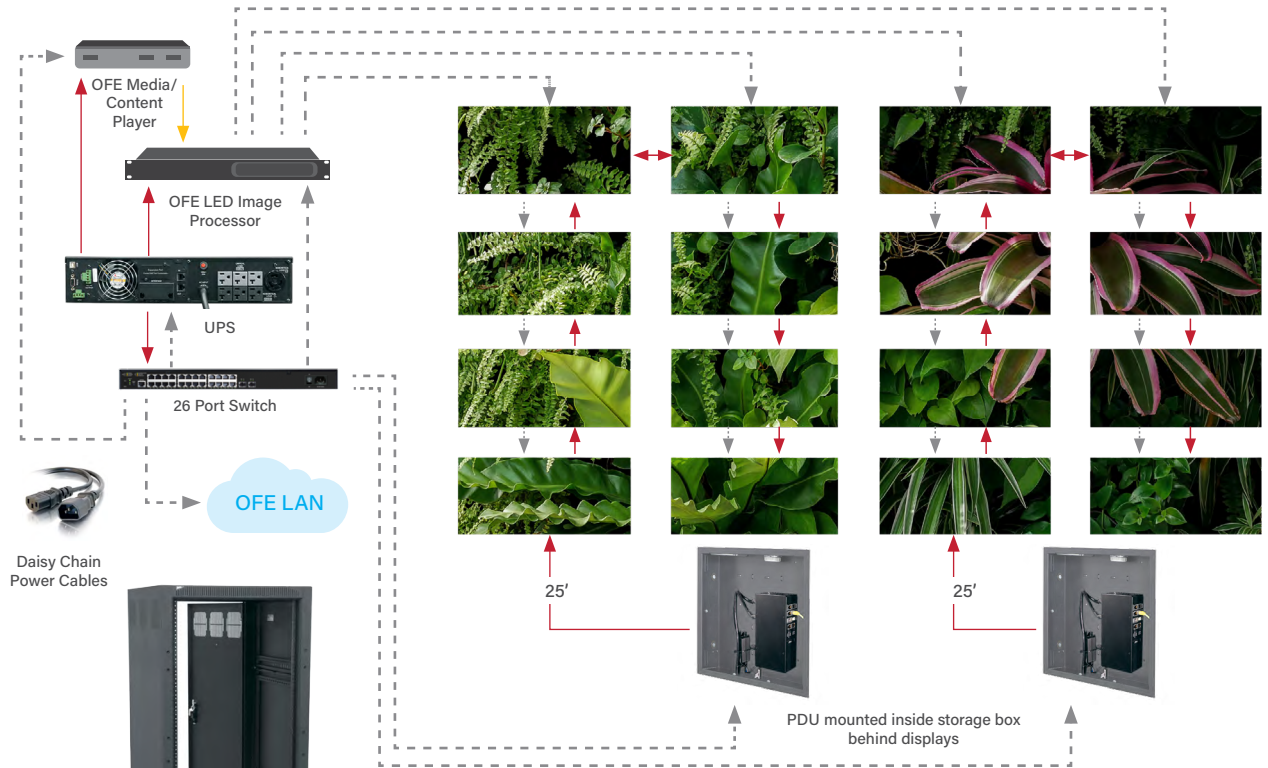

dvLED VIDEO WALL

Why We Love It

- Modular design means you can get creative
- Intelligent power and premium power backup keeps all displays up & running and provides proactive feedback to technicians to prevent issues before they happen

Ideal For: Large multipurpose spaces, behind reception in the lobby or welcome areas.

Part Numbers

Chief TiLED 1x4 LED Mount (Model will vary, Qty 4)
TIL1X4UU

Chief Proximity In-Wall Storage Box with Flange
PAC526F

Middle Atlantic Intelligent PDU (Qty 2)
RLNK-P420

Middle Atlantic Equipment Rack and Front Door
BGR-19SA-27, BPFD-19A (not shown)

Middle Atlantic Premium Online UPS with IP Card
UPS-OL2200R, UPS-OLIPCARD

Middle Atlantic Forward Rack Accessories (not shown)
Forward Series

Luxul 26 Port Stackable Switch
AMS-4424P

C2G 3' HDMI Cable (Qty 2)
50181

C2G 50' CAT6 Plenum Cable (Qty 6)
15274

C2G 3' CAT6 Non-Plenum Cable (Qty 17)
27131

C2G 25' IEC Power Cable (Qty 2)
14719

C2G 3' IEC Daisy Chain C14 to C13 Power Cord (Qty 14)
10359

Get the Full List of Parts & Pricing