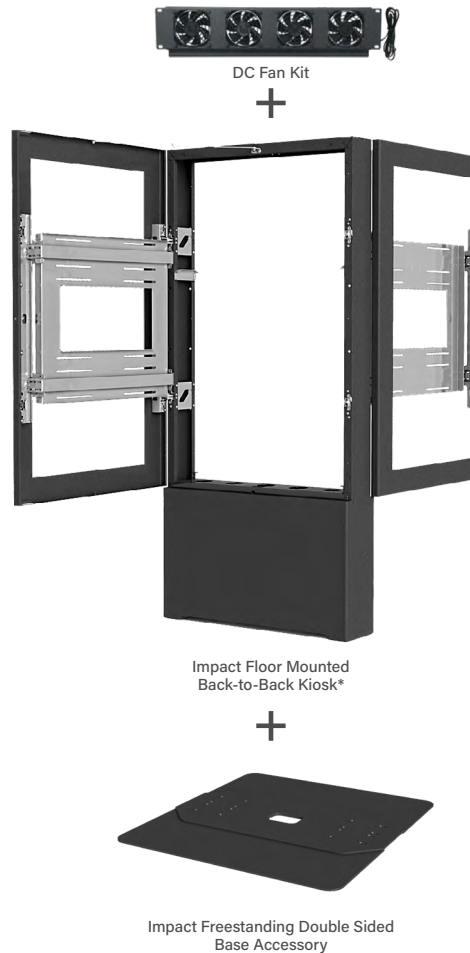

Luxul 12 Port/ 8 PoE+ Front-Facing Rackmount
Switch **XMS-1208P**

*Impact Kiosks also available for single display

 [Get the Full List of Parts & Pricing](#)

Kick it Up a Notch

Change Content Quickly

WHY: IP Encoders/Decoders allow for content updates on-the-fly.

Add Remote Devices

WHY: Updated HDBaseT systems allow computers and other devices to be hundreds of feet from the displays.

CAT6 Network and PoE (+, ++)
Network Power USB HDMI Audio Speaker

ON-WALL KIOSK