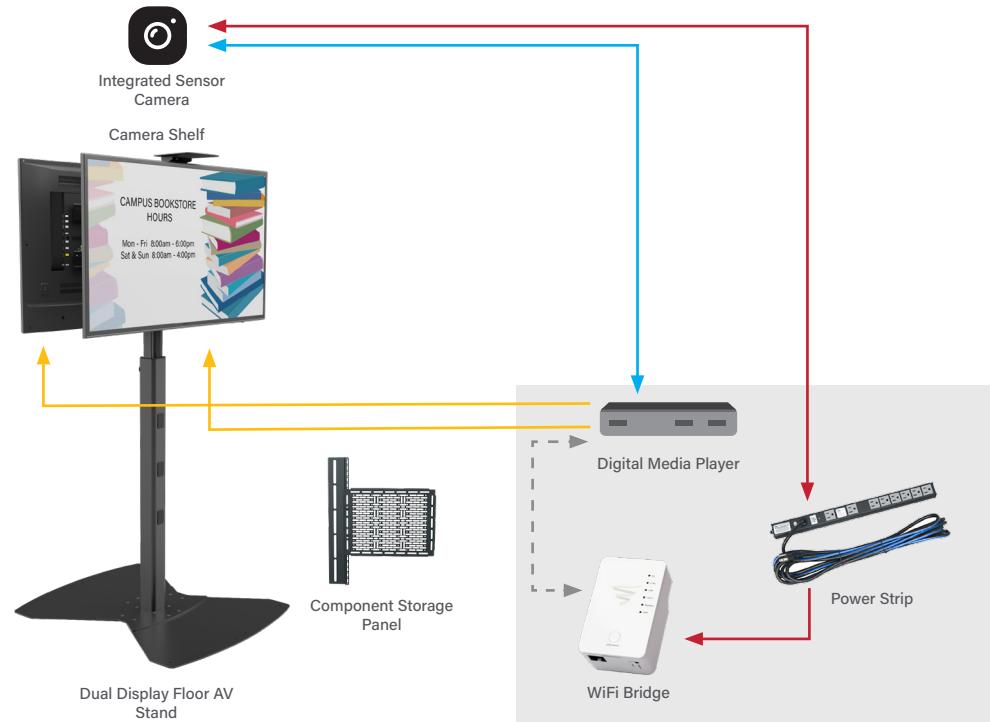

WHY: IP Encoders/Decoders allow for content updates on-the-fly.

Add Remote Devices

WHY: Updated HDBaseT systems allow computers and other devices to be hundreds of feet from the displays.

Why We Love It

- Back-to-back design allows for different information on each side of the stand
- Securely manage equipment on a storage panel between the displays
- Provides the look of a permanent solution but can be moved if needed

Ideal For: Building or large lecture hall entrances, retail (campus book store or coffee shop) or the student center.

CAT6 Network and PoE (+, ++)
Network Power USB HDMI Audio Speaker

OUTDOOR PEDESTAL SINGLE DISPLAY