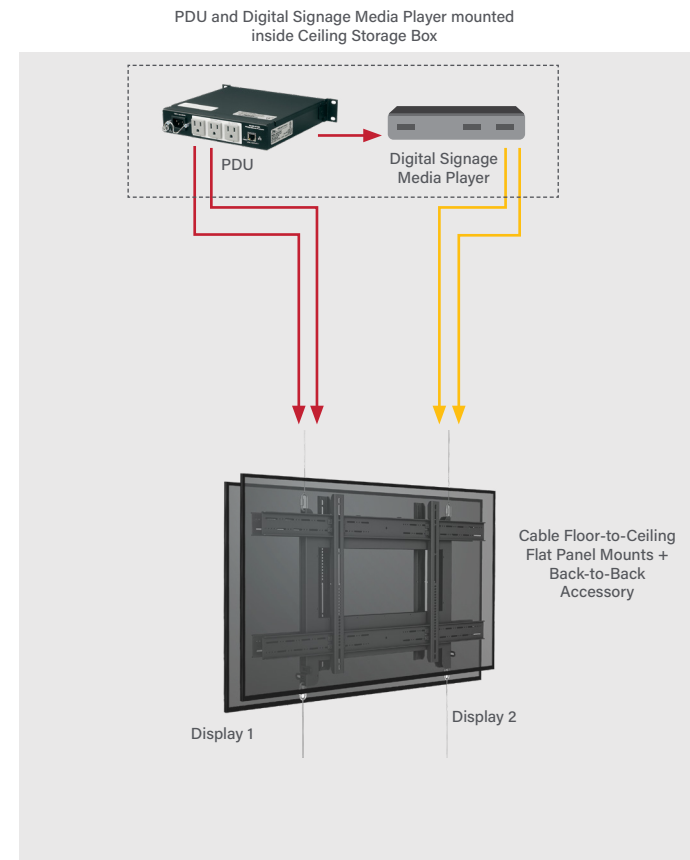

Why We Love It

- Displays look like they are floating - talk about 'WOW' factor!
- Get the display right where you want it with features that provide lateral shift
- Conceal all the supporting equipment locally in a ceiling box for convenient servicing and shorter cable runs

Ideal For: Space dividers and window displays for common areas like the student center, food court, coffee shop or bookstore.

Ceiling Storage Box

Cable Floor-to-Ceiling Flat Panel Mount

Lateral Shift Accessory