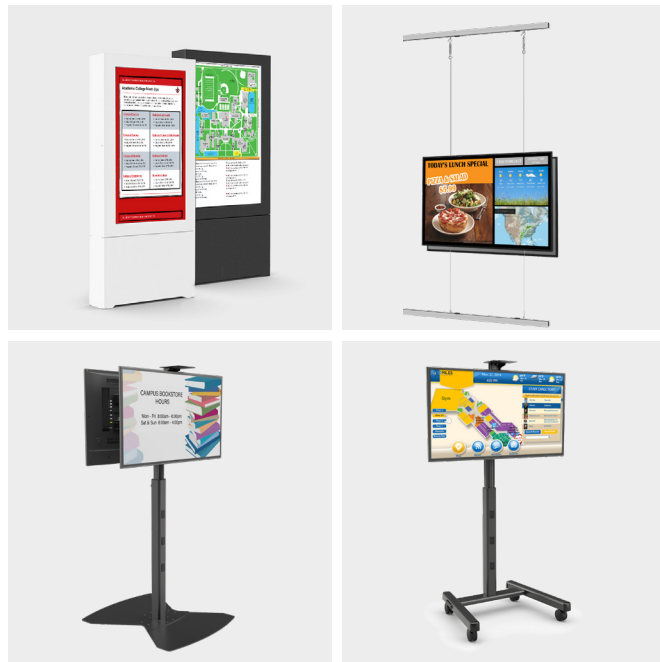

KEEP CAMPUSES CONNECTED

Colleges and universities around the world are embracing digital signage now more than ever as a key element of their essential information sharing and messaging plans for reaching everyone on campus.

Digital signage’s proven ability to convey dynamic messaging where it’s needed most has moved it from a nice-to-have experience solution to a crucial part of operations—expanding its role to include campus notifications, traffic control, scheduling and even advertising for events or departments.

Explore our solutions below to maintain the most vital connections between the institution, staff and students, today and every day.

TABLE OF CONTENTS

Tablet Stand Solutions	4	On-Wall Kiosk: Single Display	9
Mobile Cart: Single Display	5	Cable Floor-to-Ceiling Mount: Back-to-Back Displays	10
Floor Stand: Dual Display	6	dvLED Video Wall Solution.....	11
Outdoor Pedestal: Single Display	7		
Floor Kiosk: Back-to-Back Displays	8