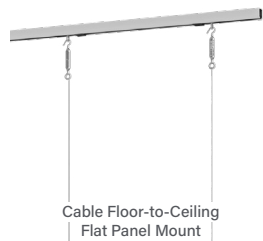

CABLE MOUNT FLOOR-TO-CEILING

PART NUMBERS

Chief Cable Floor-to-Ceiling Flat Panel Mount

FCS1U

Chief Back-to-Back Accessory

PACFCB

Chief Lateral Shift Accessory

PACFCL

Chief 2' x 2' Above Suspended Ceiling Storage Box

CMS492

Middle Atlantic Select Series PDU with RackLink

RLNK-415R

C2G 25' High Speed HDMI Cable (Qty 2)

42529

C2G 15' Universal Power Cord (Qty 2)

09482

Why We Love It

- Displays look like they are floating - talk about 'WOW' factor!
- Get the display right where you want it with features that provide lateral shift
- Conceal all the supporting equipment locally in a ceiling box for convenient servicing and shorter cable runs

Ideal For: Space dividers and window displays for common areas like the student center, food court, coffee shop or bookstore.

CAT6   Network and PoE (+, ++)
Network   Power   USB   HDMI   Audio   Speaker

Kick it Up a Notch

Manage Content with Ease

WHY: Upgrade to HDMI over IP to quickly & easily show different (or the same) content on all the displays with centralized network distribution

Go Wireless

WHY: Wireless options allow guest network WiFi for surveys and other 2-way interactions.