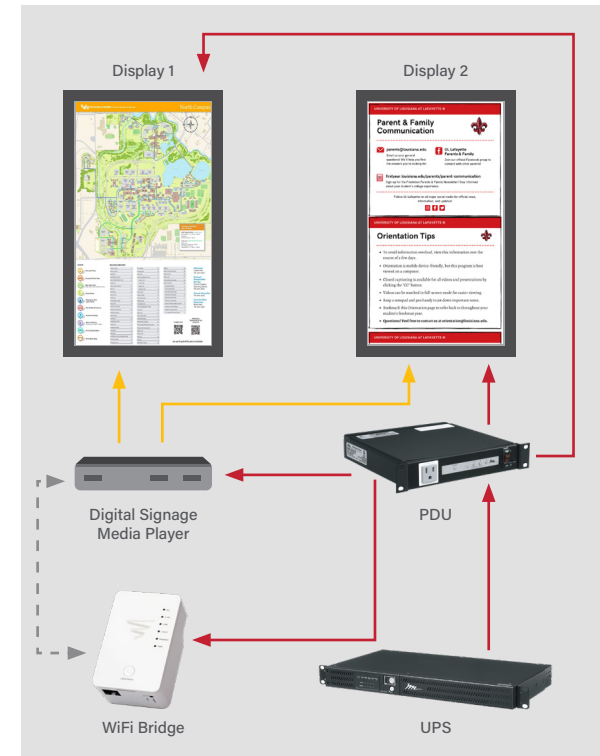

Ideal For: Placement in traffic flow areas within large buildings like the student center or administration offices for wayfinding and campus announcements.

PART NUMBERS

Chief Impact Floor Mounted Back-to-Back Kiosk*
LF55UBP-B2B

Chief Impact Freestanding Double Sided Base Accessory
PACLFB-B2B

Middle Atlantic DC Fan Kit
DCFANKIT-4

Middle Atlantic Select Series PDU with RackLink
RLNK-415R

Middle Atlantic Select Series UPS Backup Power
UPS-S500R

C2G 10' High Speed HDMI Cable (Qty2)
29678

Luxul AC1200 WiFi Bridge + Range Extender
P40

Luxul 12 Port/ 8 PoE+ Front-Facing Rackmount Switch
XMS-1208P

*Impact Kiosks also available for single display

Kick it Up a Notch

Change Content Quickly

WHY: IP Encoders/Decoders allow for content updates on-the-fly.

Add Remote Devices

WHY: Updated HDBaseT systems allow computers and other devices to be hundreds of feet from the displays.