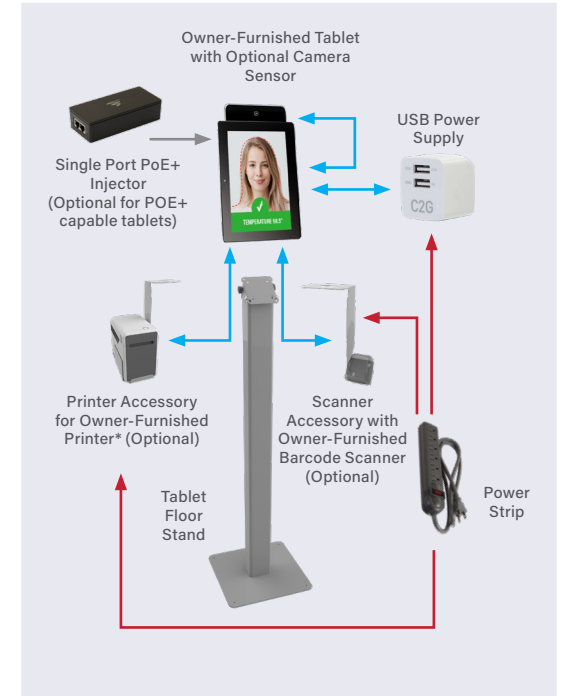

C2G 6-Outlet Power Strip with Surge Suppressor
29300

OPTIONAL ACCESSORIES:

Chief Tablet Floor Stand Printer
Accessory for Brother TD2020 Printer (Sold Separately)
HVPS

Chief Tablet Floor Stand Scanner Accessory for
Zebra DS457 Scanner (Sold Separately)
HPSS

*Brother TD2020 Printer

 **Get the Full List of Parts & Pricing**

Tablet Tabletop Stand with Owner-Furnished Tablet

Tablet Floor Stand with Owner-Furnished Tablet for Temperature Sensing

Tablet Floor Stand with Owner-Furnished Tablet for Temperature Sensing + Admission Capabilities