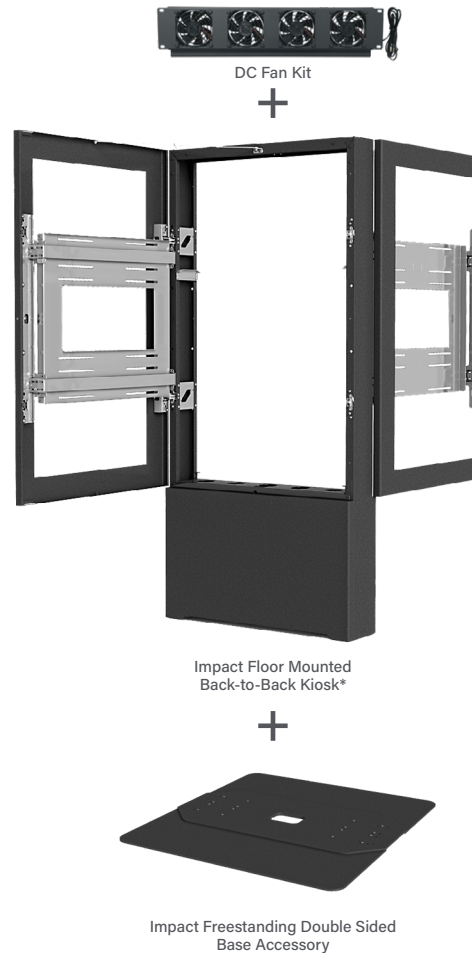

Ideal For: Placement in traffic flow areas within large buildings like the student center or administration offices for wayfinding and campus announcements.

PART NUMBERS

Chief Impact Floor Mounted Back-to-Back Kiosk*
LF55UBP-B2B

C2G 10' High Speed HDMI Cable (Qty2)
29678

Luxul AC1200 WiFi Bridge + Range Extender
P40

Luxul 12 Port/ 8 PoE+ Front-Facing Rackmount Switch
XMS-1208P

*Impact Kiosks also available for single display

Kick it Up a Notch