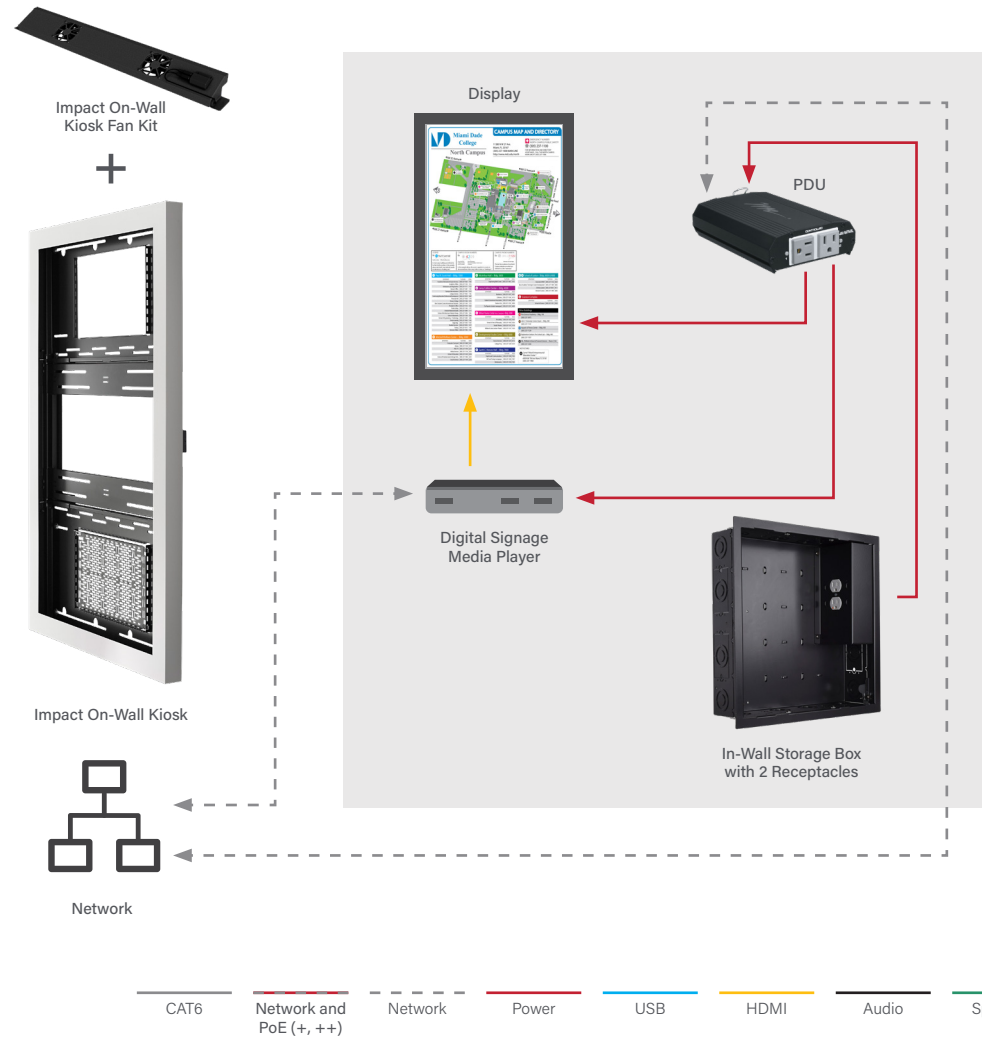

ON-WALL KIOSK

Why We Love It

- Equipment is easily accessed and serviced by a single technician
- Protective glass adds an extra level of security
- Available in portrait or landscape to fit any wall space
- A sleek solution that hides ALL the supporting equipment neatly and conveniently behind the display

Ideal For: Communicating campus events, alum hall of fames, schedules , schedules and restrictions in key areas.

PART NUMBERS

Chief Impact On-Wall Kiosk with Protective Glass
LW55UWPG

Chief In-Wall Storage Box
PAC526FBP2

Chief Impact Series On-Wall Kiosk Fan Kit
PACFAN1

Middle Atlantic Select Series PDU with RackLink
RLNK-215

Middle Atlantic Forward Small Device Mounting Clamps,
(Qty 2) **FWD-SIDECLMP-4**

C2G 10' High Speed HDMI Cable
29678

Kick it Up a Notch

Add the "Wow" Factor

WHY: Larger screens command more attention and viewer engagement.

Manage Content with Ease

WHY: Upgrade to HDMI over IP to quickly & easily show different (or the same) content on all the displays with centralized network distribution.