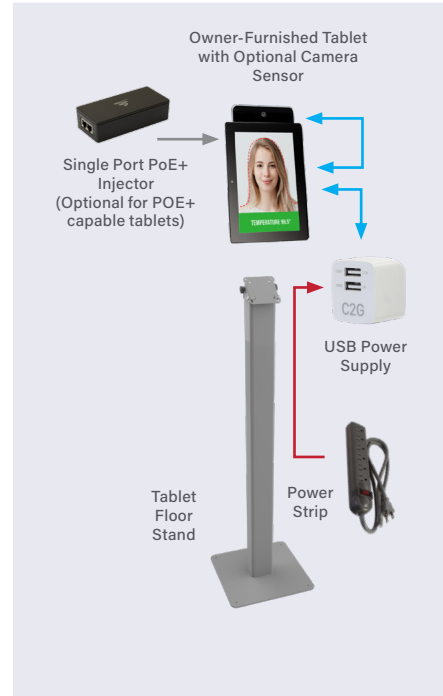

Tablet Floor Stand with Owner-Furnished Tablet for Temperature Sensing