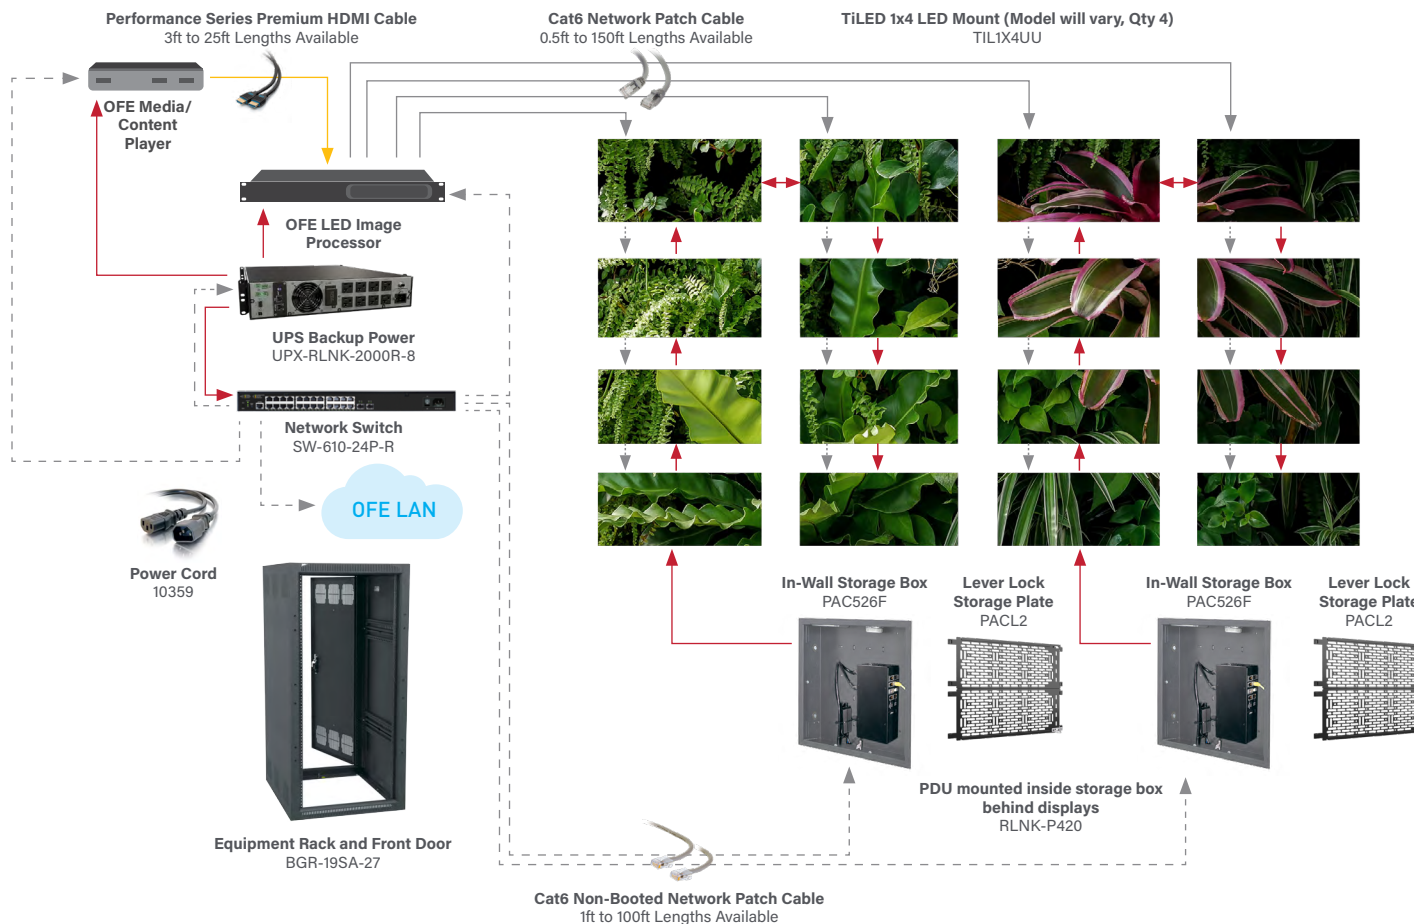

dvLED Video Wall Solution

Why We Love It

- Modular system lets you think outside the box for creative video wall designs that connect people, places and experiences
- Online support tools for designing and ordering what you need
- TiLED Solution Services team ready to assist with any part of the process
- Ready to ship solutions mean no custom lead time or project registration required

Ideal For: Making a bold impression by adding a "wow" factor to any environment

Download the BOM

PRODUCT LINKS | PRICING AND KICK-IT-UP A NOTCH PRODUCTS