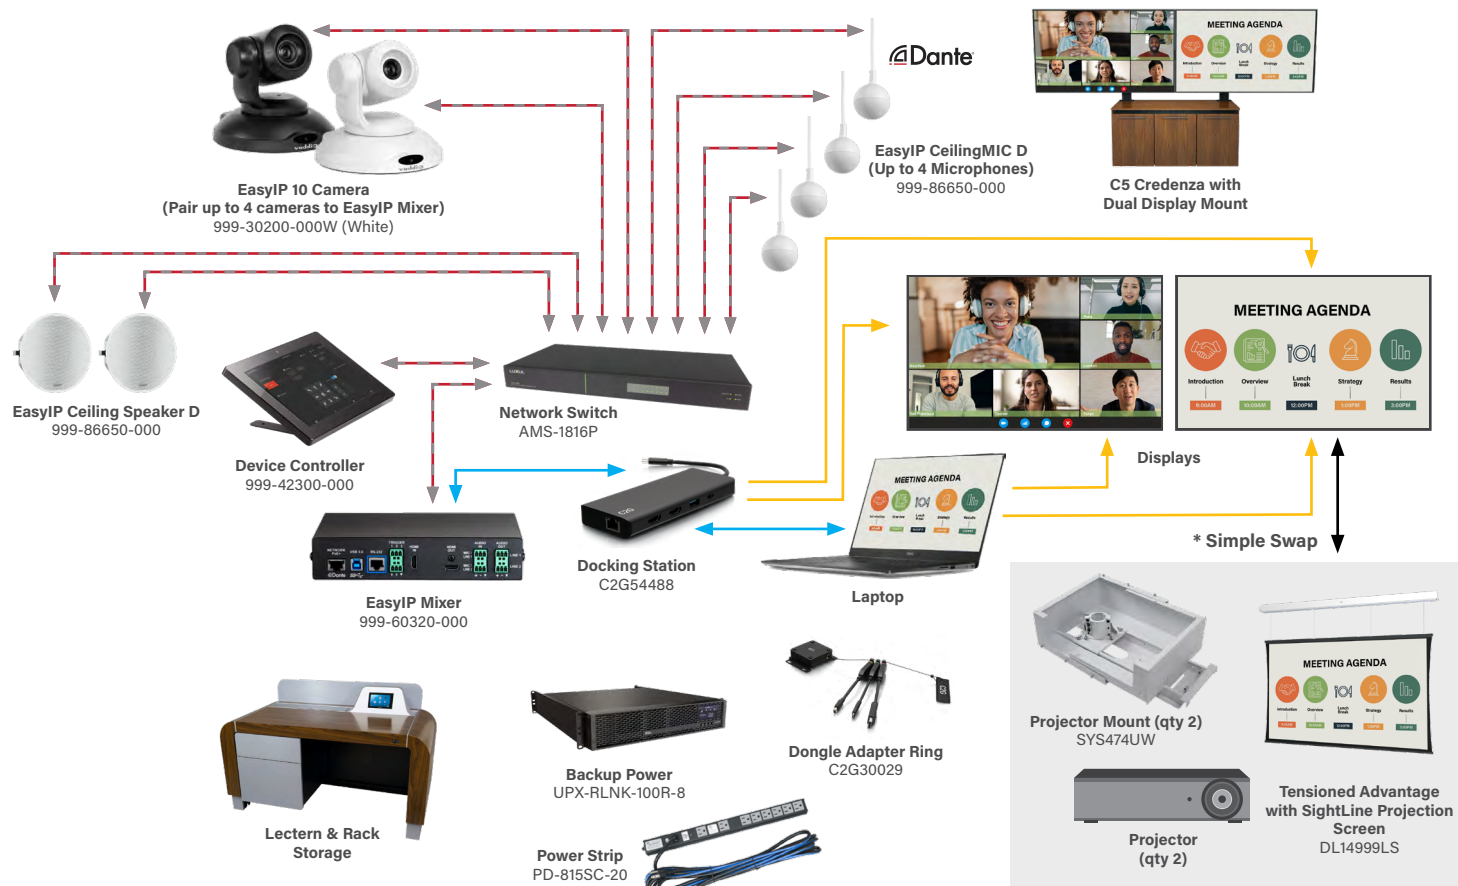

Flexible Hybrid Conferencing

Multiple Cameras

Why We Love It

- All video, power and control runs through a single switch
- IP-enabled system (PoE powered) allows up to four cameras
- Flexible to be used for multiple spaces including divisible meeting rooms
- Hybrid configuration with flexible furniture, flexible camera angles, flexible audio
- For two-way video collaboration, training solutions, recording product demonstrations or any other flexible camera and audio solution

Use of Space

- 15-20 in person attendees
- Unlimited remote participants

Download the BOM

PRODUCT LINKS | PRICING AND KICK-IT-UP A NOTCH PRODUCTS

Network and PoE (+, ++)

USB

HDMI