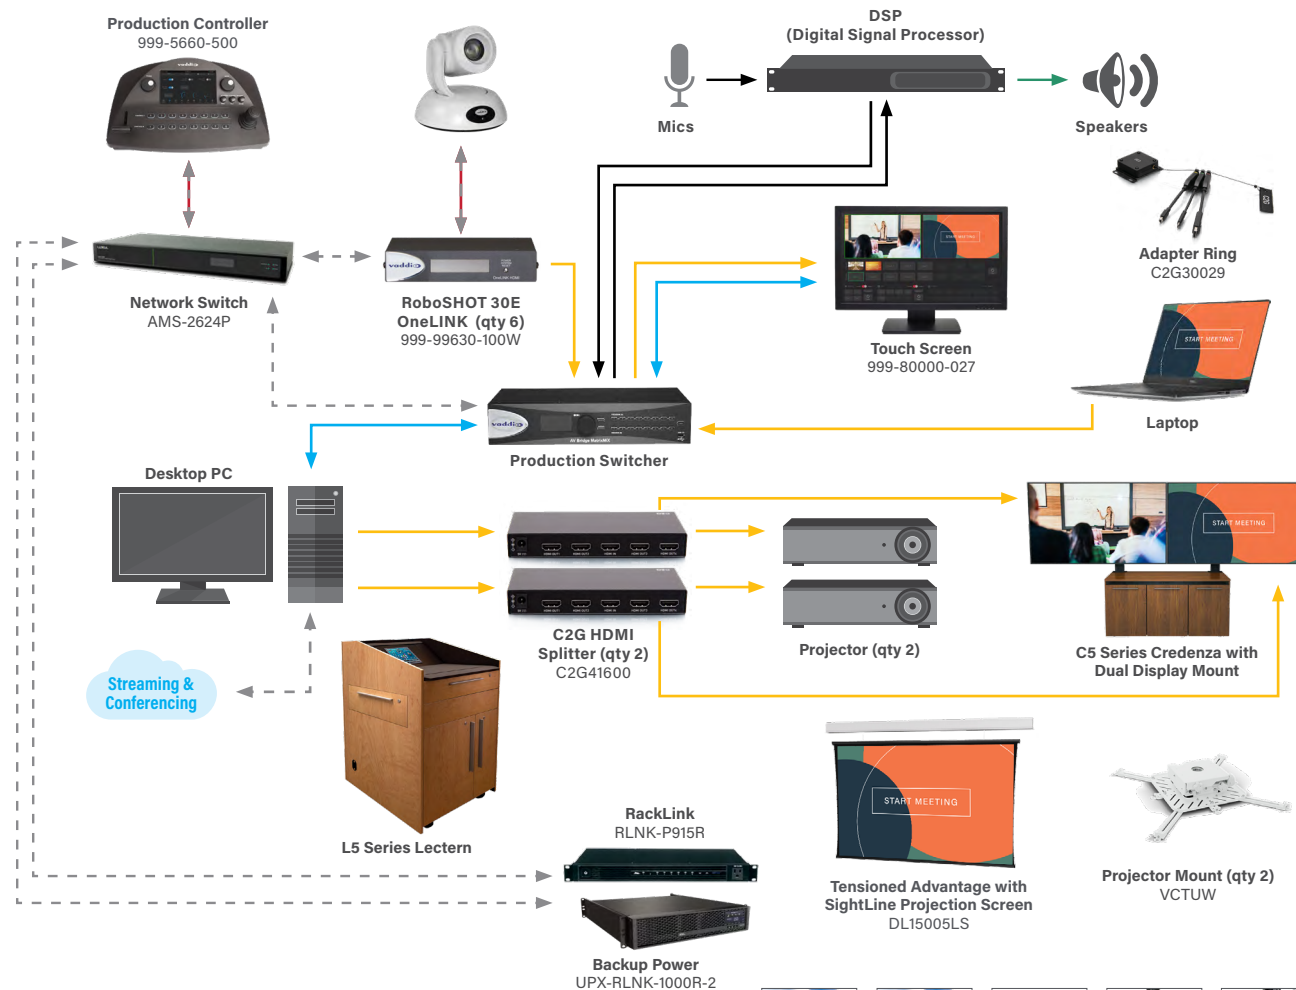

Flexible Hybrid Conferencing

Large Spaces

Use of Space

- 12+ in person attendees
- Unlimited remote participants

Why We Love It

- For all-hands training rooms, auditoriums, boardrooms, lecture capture and livestreaming
- Multi-functional solutions combine switching, advanced camera control and graphics mixing
- Multiple cameras provide ability to set presets in several locations
- Creates automation for audience engagement with video overlays and triggers

Download the BOM

PRODUCT LINKS | PRICING AND KICK-IT-UP A NOTCH PRODUCTS