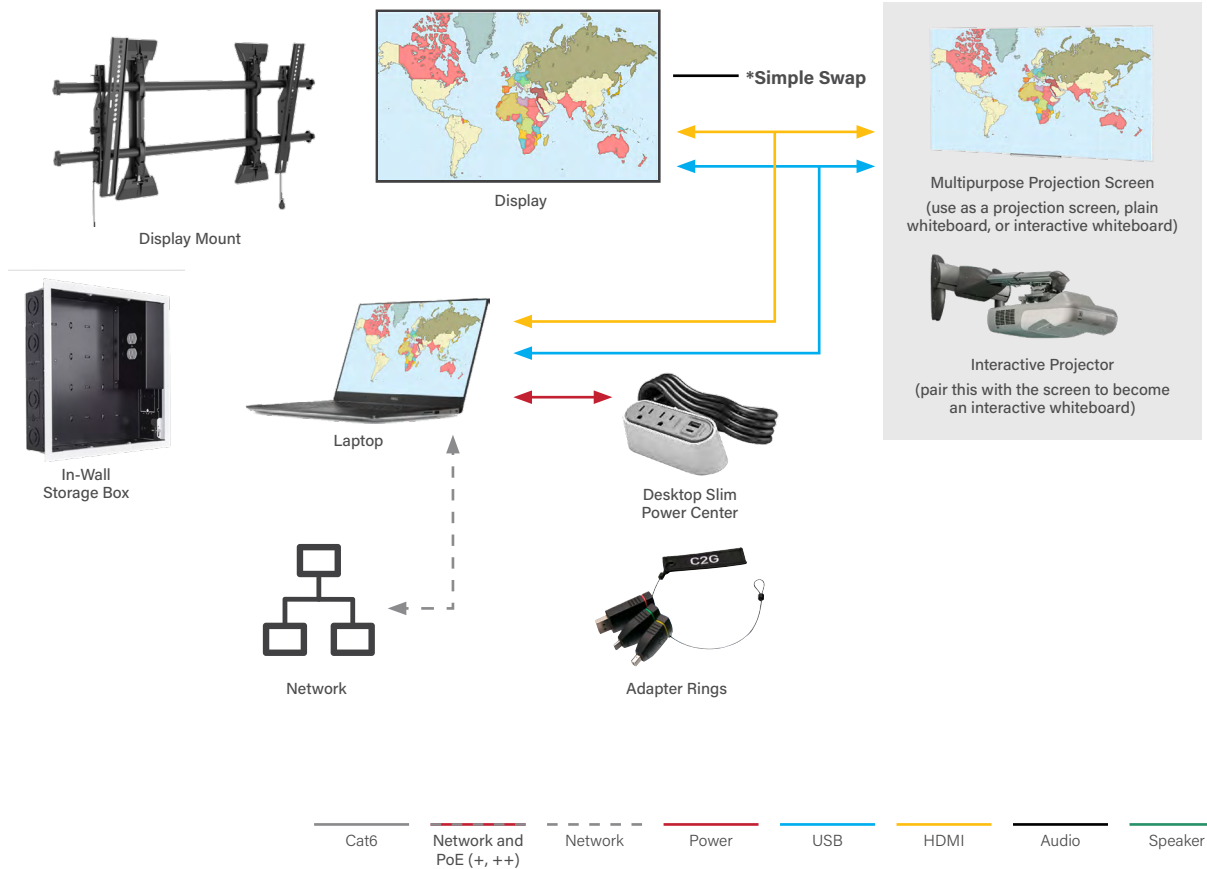

INTERACTIVE CLASSROOM

Part Numbers

Chief Display Mount **LTM1U**

Chief In-Wall Storage Box (only if using a display)
PAC526FWP2

*Da-Lite IDEA Screen **28273**

C2G 10' CAT6 Snagless Cable (qty 2) **00817**

C2G 50' CAT6 Plenum Cable (qty 3) **15274**

C2G 50' HDMI Plenum Active Optical Cable **41415**

C2G Docking Station **54439**

C2G 4K HDMI Adapter Ring **29878**

Vaddio 20m (65.6') USB 3.0 Cable **440-1005-023**

Wiremold Desktop Power Center Slim **WSPC220CWH**

*Simple Swap Options

Why We Love It

- A repeatable setup to utilize in multiple locations
- Interactivity creates a better experience for student engagement
- Most classrooms have the ability to upgrade to an interactive solution
- The flexibility to choose an interactive display or an interactive whiteboard based on school preference

Kick it Up a Notch

In-Ceiling Storage

WHY: Hide small equipment behind displays for a sneaky way to maximize space.

Height Adjustable Mount

WHY: Easily adjust the height to make the technology more accessible.