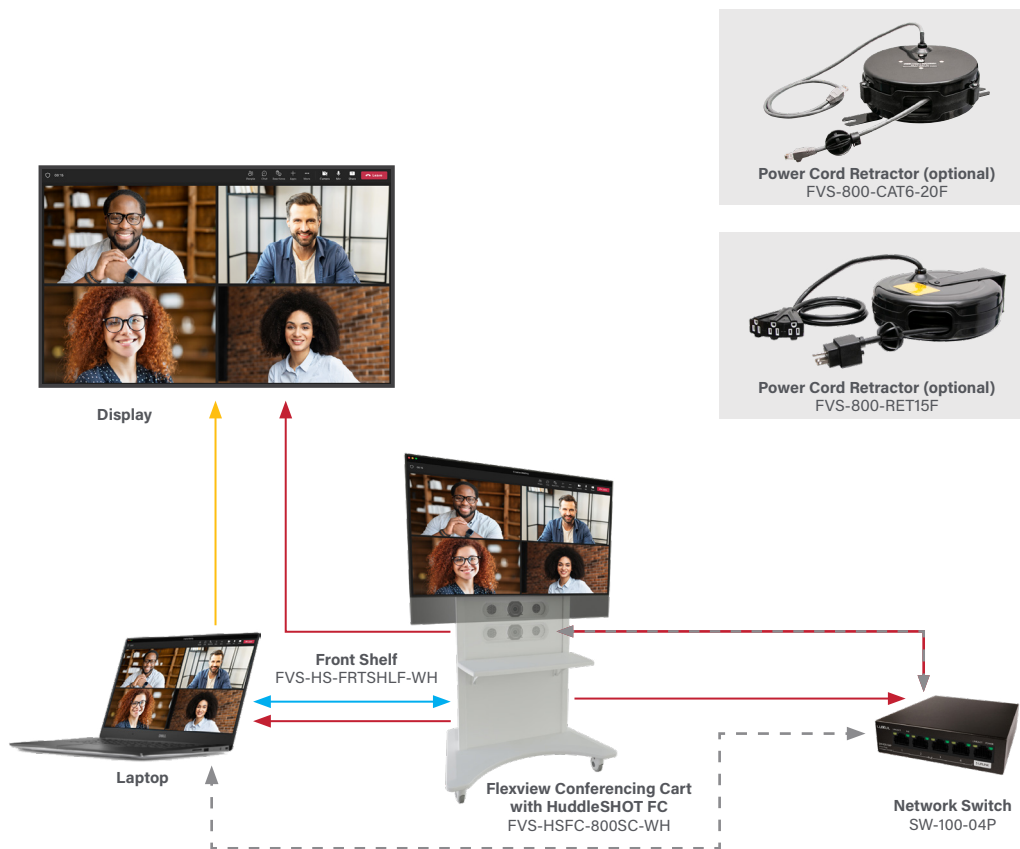

Mobile Hybrid Conferencing

Cart + Camera

Why We Love It

- Complete conference room on a cart with remote management
- Just add a display and a laptop – and collaborate anywhere
- Optional shelf and cable retractors allow customization and convenience
- All-in-one design makes deployment quick and easy
- HuddleSHOT camera is factory installed – roll it off the crate and into an active conference in minutes

Use of Space

- 3-5 in-person attendees
- Unlimited remote participants

Download the BOM

PRODUCT LINKS | PRICING
AND KICK-IT-UP A NOTCH PRODUCTS

Network and PoE (+, ++)

Network

Power

USB

HDMI