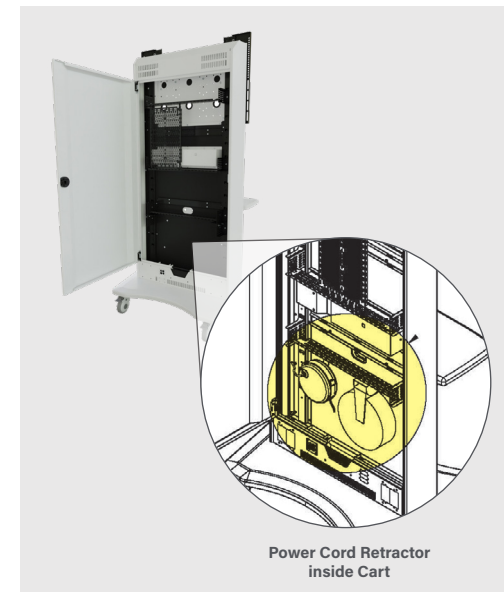

Mobile Hybrid Conferencing

Cart + Camera

Why We Love It

- Complete conference room on a cart with remote management
- Just add a display and a laptop – and collaborate anywhere
- Optional shelf and cable retractors allow customization and convenience
- All-in-one design makes deployment quick and easy
- HuddleSHOT camera is factory installed – roll it off the crate and into an active conference in minutes

Use of Space

- 3-5 in-person attendees
- Unlimited remote participants

Download the BOM

PRODUCT LINKS | PRICING
AND KICK-IT-UP A NOTCH PRODUCTS

Network and PoE (+, ++)

Network

Power

USB