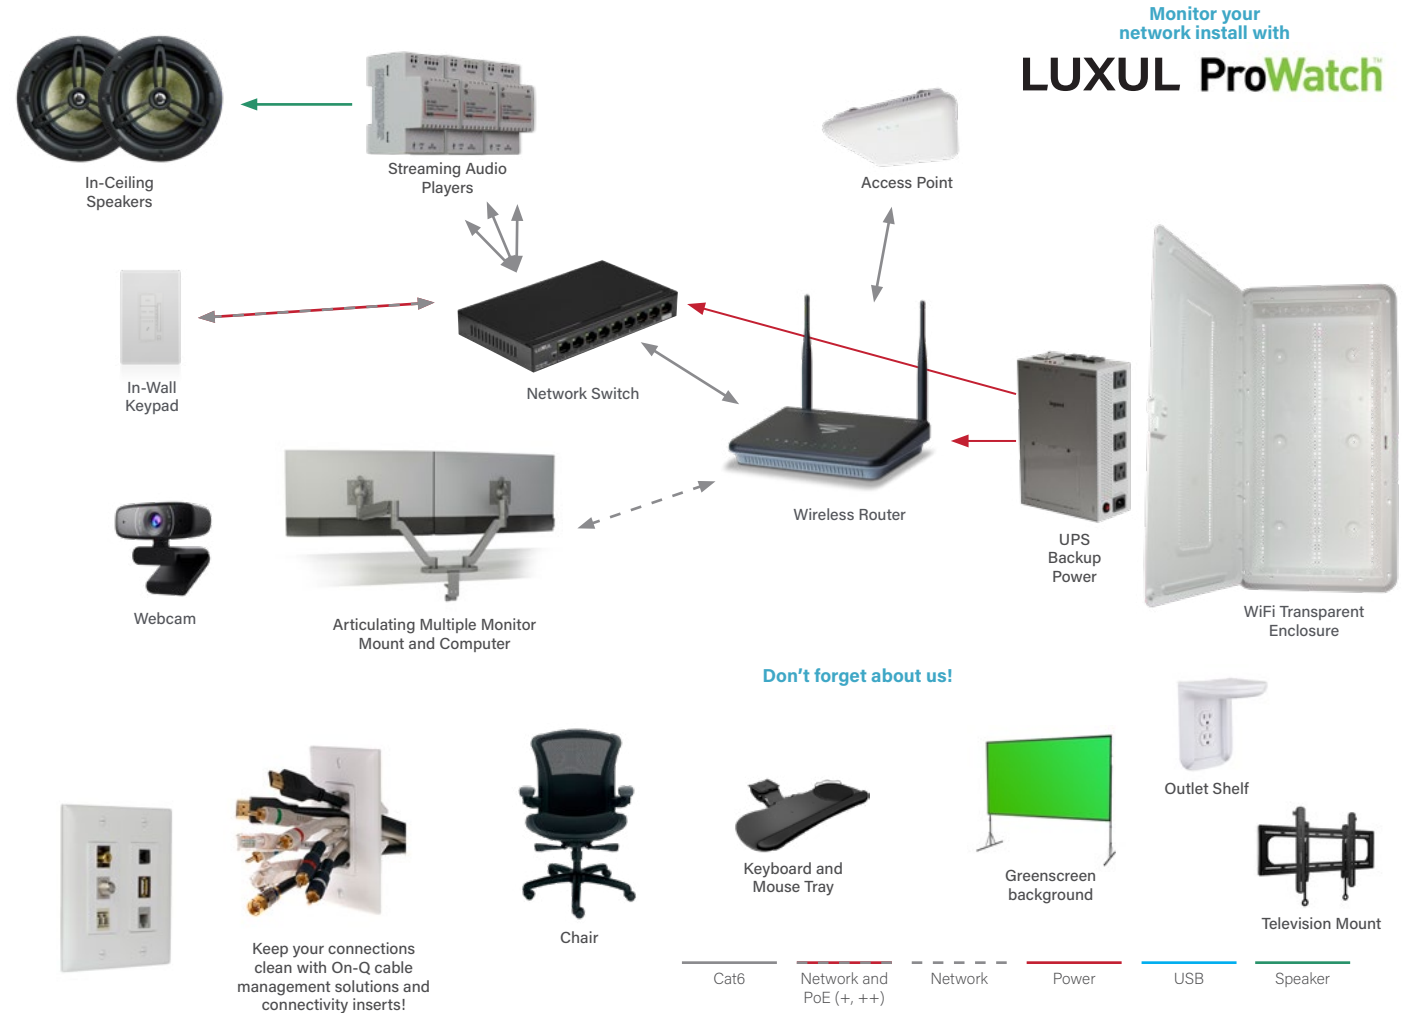

NEW HOME OFFICE

Part Numbers

On-Q 30" Plastic Enclosure with Hinged Door
ENP3050-NA

On-Q UPS Backup Power
UPS-SC600

Luxul Dual-Band Wireless AC1200 Gigabit Router
XWR-1200

Luxul Apex™ Wave 2 AC3100 Dual-Band Access Point
XAP-1610

Luxul 8 Port Unmanaged PoE+ Switch
SW-100-08P

Chief Koncis Dynamic Monitor Arm Mount
DMA2S

Nuvo P600 3-Zone Kit
NV-P6003ZNA

Nuvo Series 6 8" In-Ceiling Speakers
NV-6IC8

On-Q 14' Cat6 (x3)
AC3614BEV1

Chief Mini Arm 27" Keyboard and Mouse Tray
KBD-MINI-27F

Middle Atlantic Advantage Chair
CHAIR-ADV1-B

Da-Lite Fast-Fold Deluxe Screen System with green screen
WSOS1

SANUS Premium Tilting TV Wall Mount
VDLT16

Kick it Up a Notch

Meet Anywhere

WHY: Get the bigger picture by viewing your next meeting on your TV mounted with SANUS full-motion mounts.

More Boom to the Room

WHY: Shake the walls with an in-wall subwoofer (NV-SUB-IW8) powered by a 100-watt amp (NV-SUBAMP100).

Why We Love It

It's the whole shebang! Fully installed audio video production capabilities for broadcasting to live audiences in your very own home.

Ideal For	• C-level Executives	Who Need AV Solutions To	• Make Company-wide Announcements
	• Professional Trainers		• Perform Live Demonstrations
	• Educators		• Teach Online Courses
			• Live Stream Events