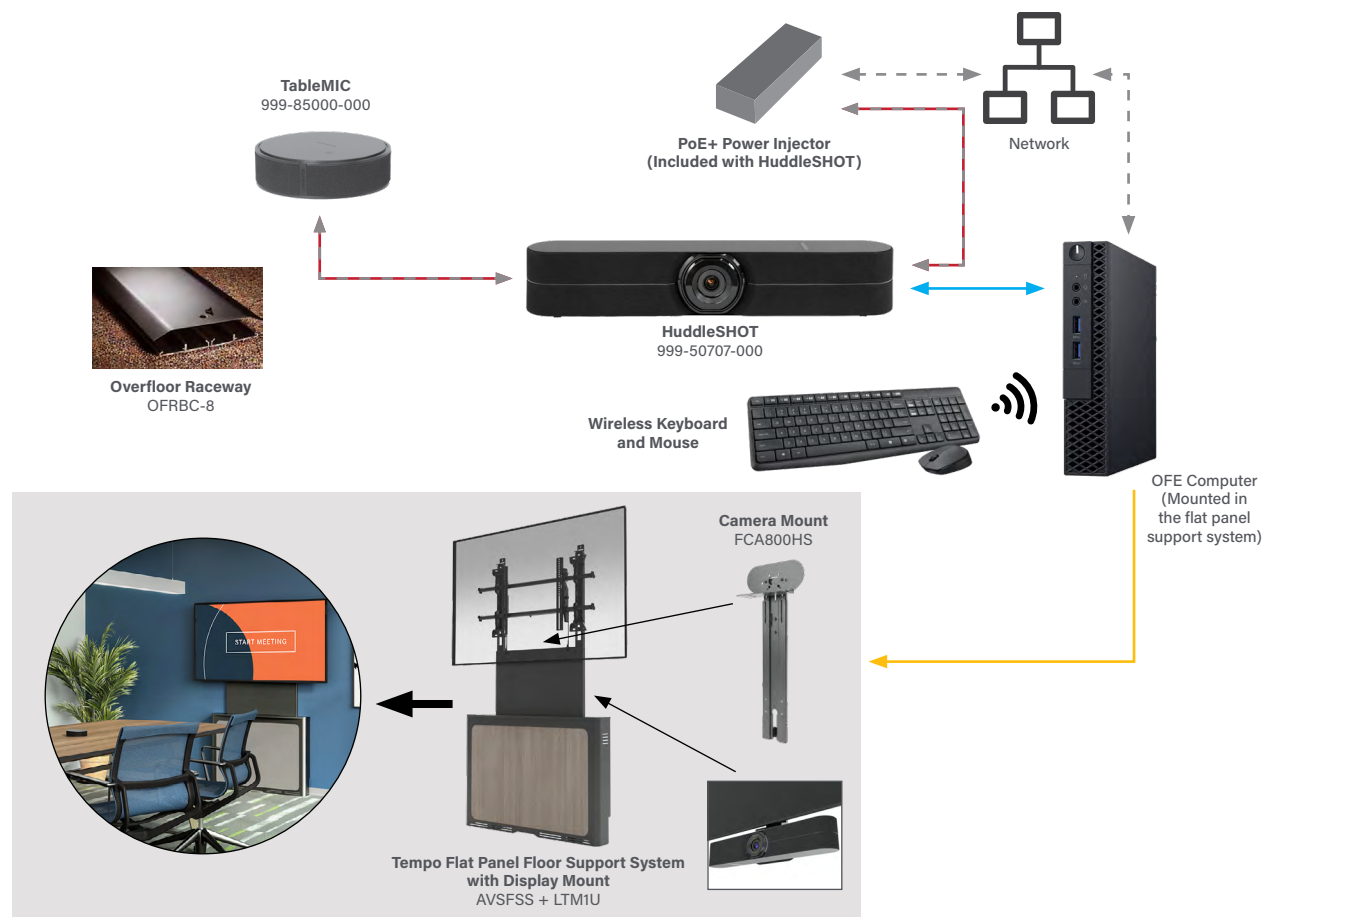

# Flexible Hybrid Conferencing

Small / Huddle Spaces

## Use of Space

- 3-5 in person attendees
- Unlimited remote participants

## Why We Love It

- Easy to deploy and repeat
- The weight of the monitor is on the floor so no need to worry about the wall structure
- Storage in the floor support system is just big enough for most primary components
- The HuddleSHOT's All-In-One design is great for small or medium sized conference rooms
- A great alternative solution for when mounting to a wall is not an option within the space