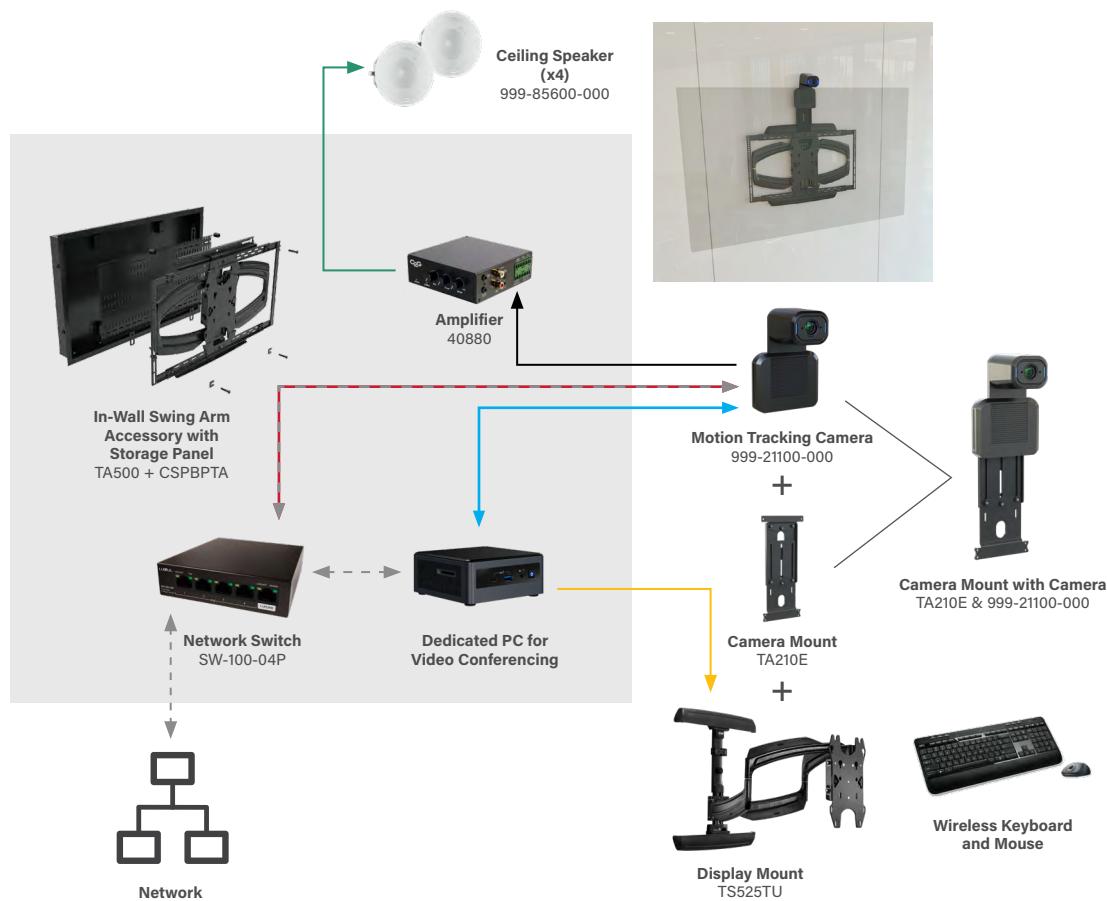

Motion-Based Auto-Tracking

Small/Medium Conference Room

Use of Space

- 5-10 in person attendees
- Unlimited remote participants

Why We Love It

- Clean install with all the parts and pieces stored behind the articulating display for serviceability
- Professional camera automatically re-frames the shot as people enter and exit the conference room
- Recreates the one-to-one video experience for hybrid workplaces
- In ceiling speakers and built-in microphones in the camera ensure clear audio
- Wired network devices provide robust connectivity to ensure your video calls are reliable

Download the BOM

PRODUCT LINKS | PRICING AND KICK-IT-UP A NOTCH PRODUCTS

Network and PoE (+, ++)

USB

HDMI

Audio

Speaker