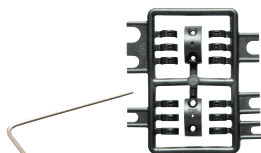

4K RESOLUTION

Maximize the performance of the in-room display and provide the detailed images required for analytical or detailed decision making. All adapters in the standard configurations support up to a 4K video resolution.

COLOR CODING

Each adapter is color coded with a band that saves time and frustration by making it easy to quickly identify the adapter you need, "I need the yellow one".

PULL TAB

Easily grab the adapters when you need them with the integrated Pull Tab. Also, the pull tab may be customized to feature your company or organization logo*.

*Minimum order quantities apply

TOOLS INCLUDED

No more overnight orders or digging to find the right installation tools—everything you need to attach the adapters is included. The HDMI Cable Gauge Tool eliminates the guess work and reduces the time you need to mount the Universal Cable Mount to the HDMI cable.