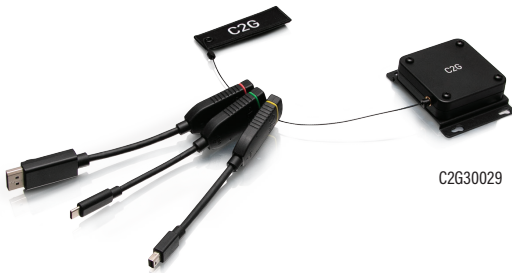

COLOR CODING

Each adapter is color coded with a band that saves time and frustration by making it easy to quickly identify the adapter you need, "I need the yellow one".

PULL TAB

Easily grab the adapters when you need them with the integrated Pull Tab. Also, the pull tab may be customized to feature your company or organization logo*.

*Minimum order quantities apply

TOOLS INCLUDED

No more overnight orders or digging to find the right installation tools—everything you need to attach the adapters is included. The HDMI Cable Gauge Tool eliminates the guess work and reduces the time you need to mount the Universal Cable Mount to the HDMI cable.

DONGLE ADAPTER RING CONFIGURATIONS

C2G30028

UNIVERSAL 4K HDMI[®] DONGLE ADAPTER RING

- Mounts directly to the in-room HDMI cable, ensuring the adapters are always within reach
- Slides to the HDMI connector when needed and out of the way when not in use, reducing strain on the HDMI cable and clutter on the tabletop
- Installation tools for mounting the adapters and optional stopper are included simplifying the ordering process
- The innovative HDMI Cable Gauge Tool reduces stopper installation time by allowing the right-sized stopper insert for the HDMI cable to be quickly identified
- The optional stopper fits on HDMI cables from 5mm to 10mm in diameter and prevents the adapters from sliding too far down the cable

C2G30029

RETRACTABLE UNIVERSAL MOUNT 4K HDMI[®] DONGLE ADAPTER RING

- Mounts to any flat surface, like a table or lectern, providing mounting flexibility to best fit your environment
- Extends out to 4.9ft, ensuring that the adapters are always within reach when needed
- Installation tool for mounting additional adapters or adjusting the wire length at full retraction are included, simplifying the ordering process
- The retractor is tested to over 20,000 extension cycles for a long service life and is backed by a lifetime warranty