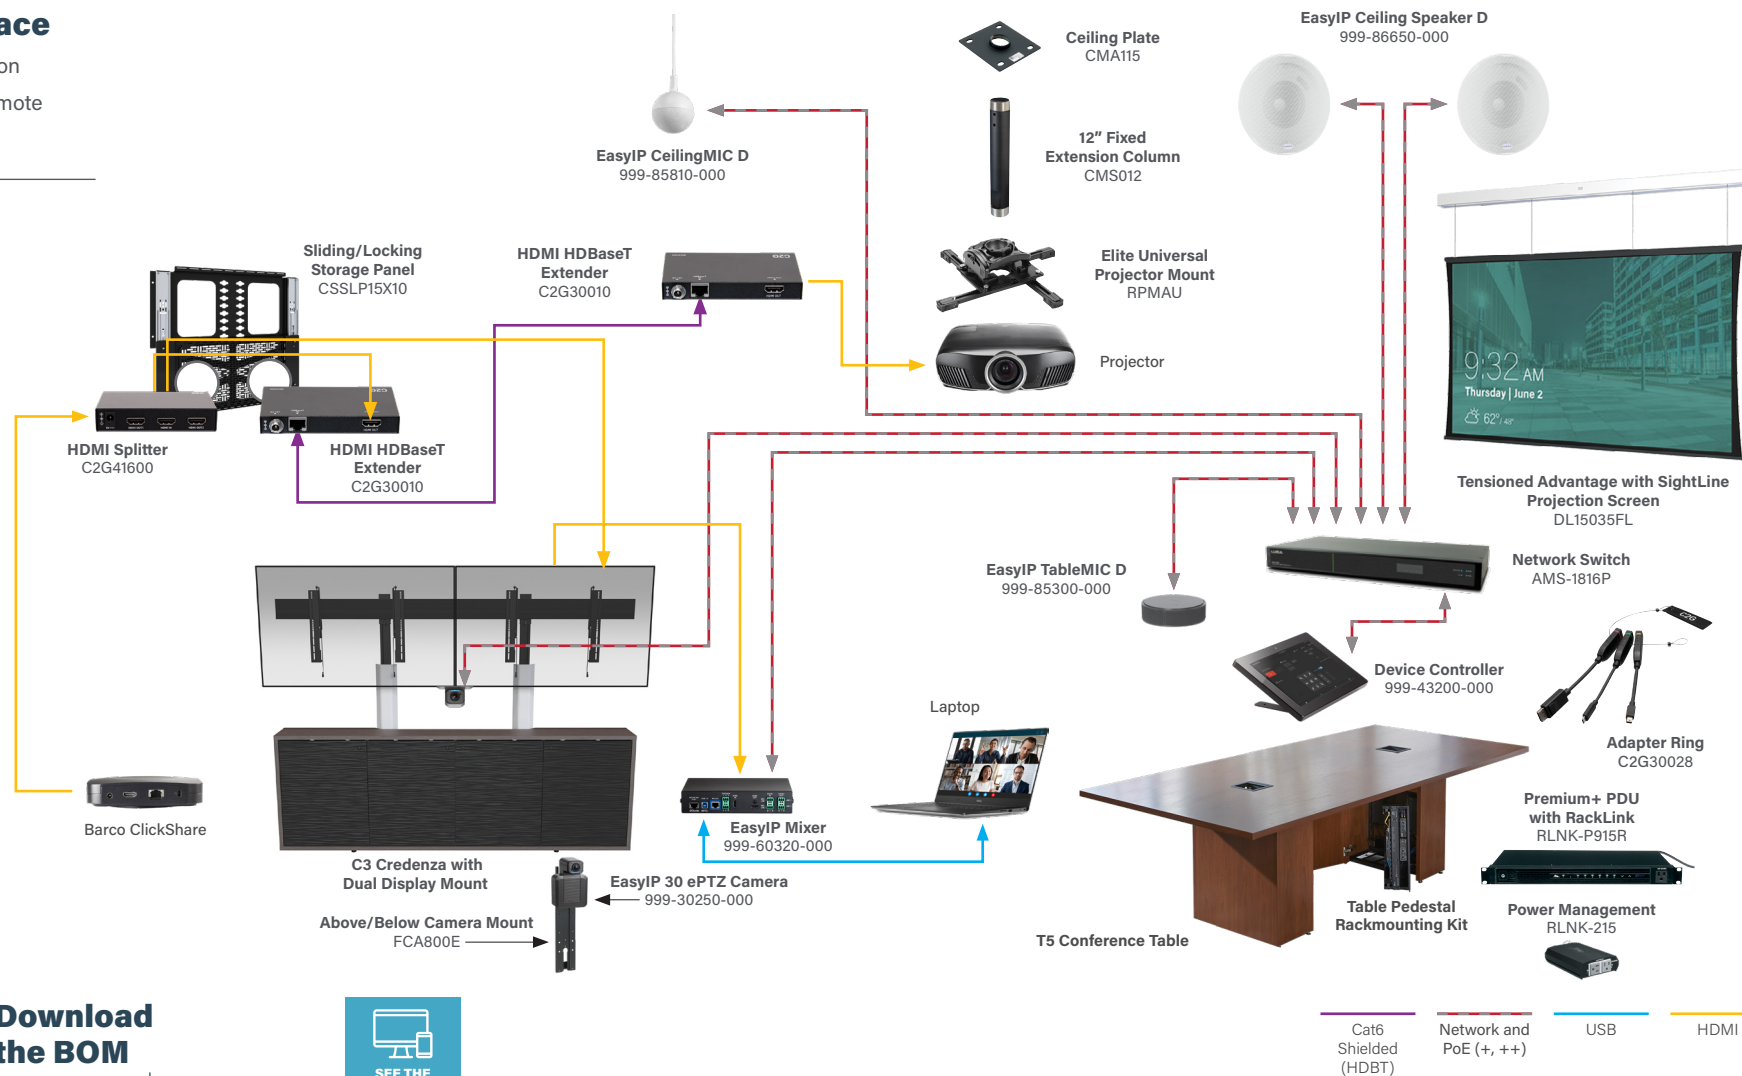

# Boardroom

## Why We Love It

- Easily add additional microphones, speakers and cameras
- Complete, simple, intuitive user interface allows users one-touch control, both locally and remote
- Premium PDU with RackLink offers remote system management for power monitoring, logging, and data reporting
- Provides robust audio mixing capabilities
- Supports up to four cameras

## Use of Space

- 10-12 in person
- Unlimited remote participants