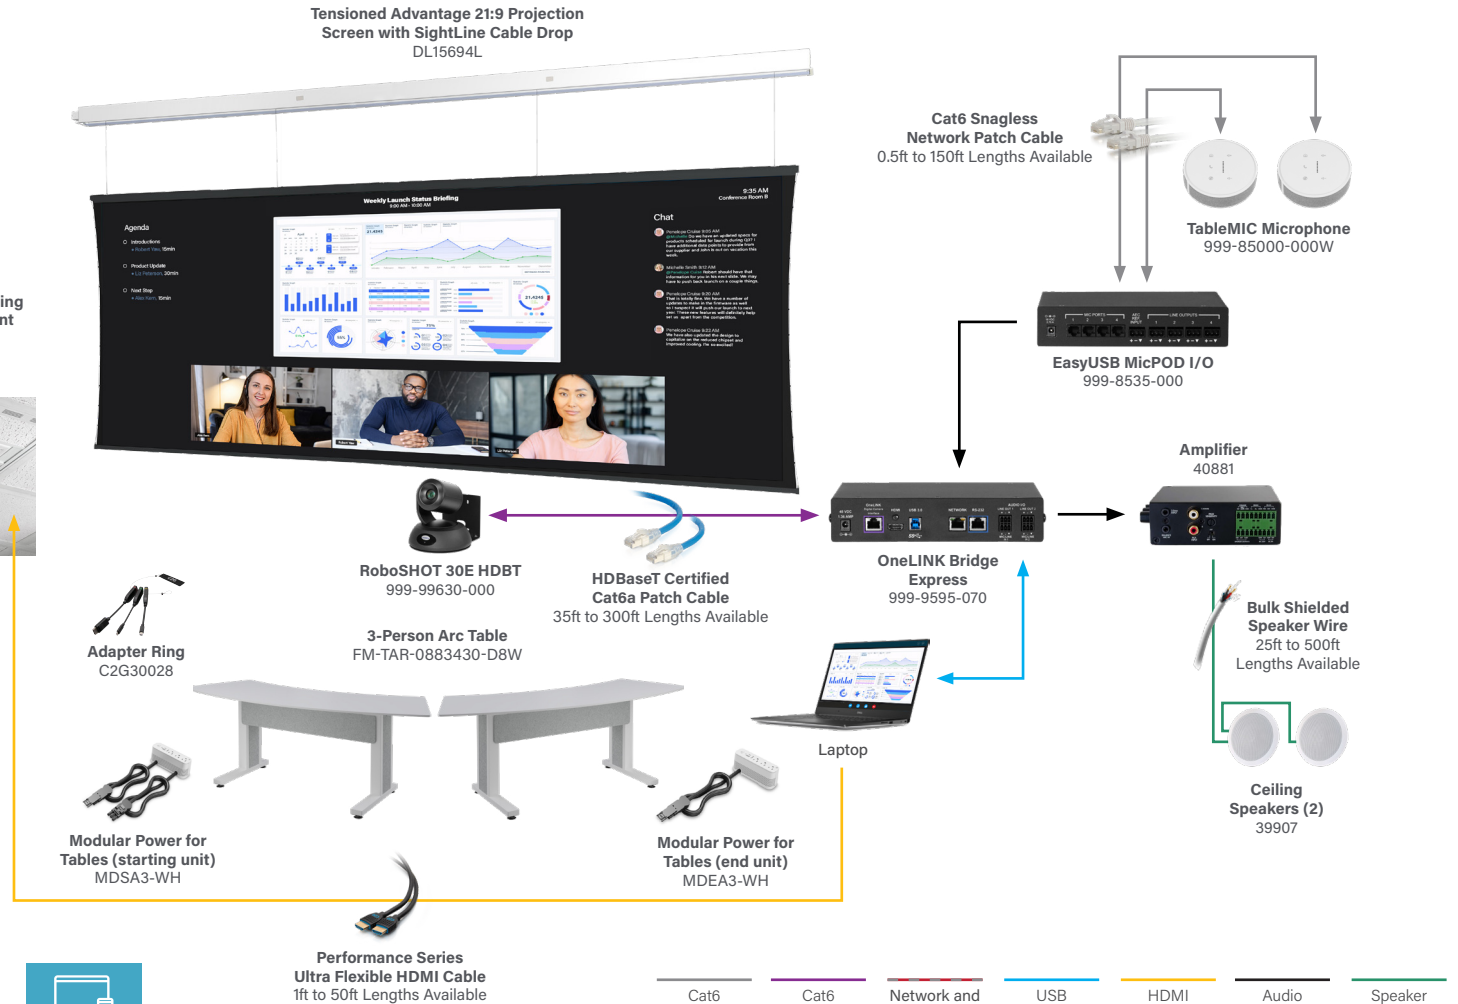

Ultrawide 21:9 Projection Conferencing Space

Why We Love It

- Tensioned Advantage with SightLine option is easy to order and flexible for field technicians to adjust the cable drop from 1" to 70"
- The ultrawide 21:9 format screen is the most efficient way to use the large format Microsoft® Teams Front Row layouts
- Use your choice of video conferencing platforms with universal USB drivers
- Middle Atlantic Forum Arc Tables provide the meeting equity we all want, keeping everyone visible to the camera

Use of Space

- 3-6 in person
- Unlimited remote participants

Download the BOM
PRODUCT LINKS | PRICING
AND KICK-IT-UP A NOTCH PRODUCTS