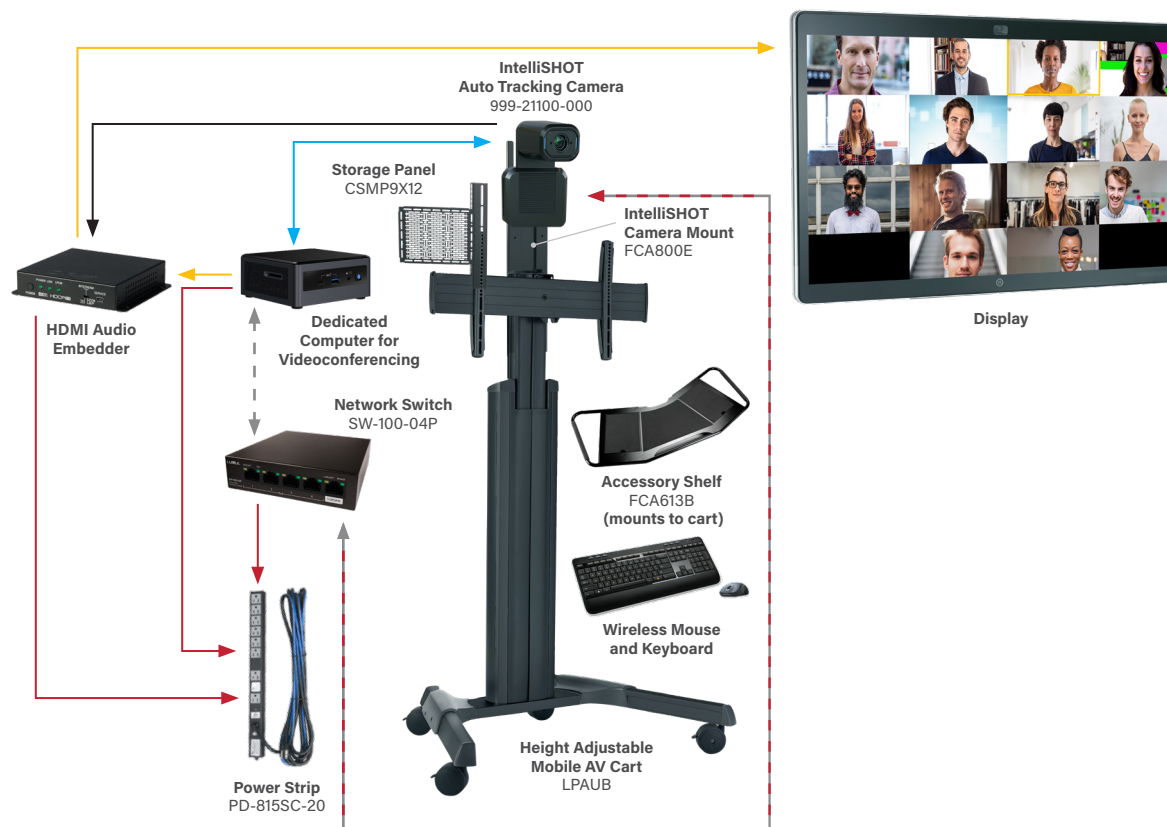

# Intelligent Video Conferencing

## Camera Cart

### Why We Love It

- Easy to deploy across the workplace
- Can be moved to wherever technology is needed and shareable with colleagues
- Motion based tracking and auto-framing provide the perfect camera shot
- Built-in microphones means one less external device to worry about
- Everything is self-contained on the cart

### Use of Space

- 3-5 in person attendees
- Unlimited remote participants

**Download the BOM**

PRODUCT LINKS | PRICING AND KICK-IT-UP A NOTCH PRODUCTS