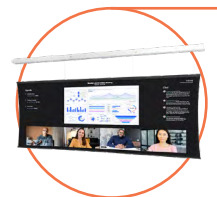

BE
SEEN
BE
HEARD

FLEXIBLE

Video Conferencing Solutions

legrand® | AV

PUTTING THE VIDEO IN VIDEO CONFERENCE

MIDDLE ATLANTIC

Forum Collaboration Suite Arc Tables

- Allows meeting participants to directly face remote participants
- Three-person arc-shaped table; connect additional tables for larger groups
- Available in seated or counter height
- Built-in cable management within the table legs and under worksurface
- Worksurface manufactured in compact laminate; a durable, ultra-thin material

DA-LITE

Ultrawide Tensioned Advantage Screen with SightLine

- 21:9 Ultrawide format
- Available in all standard surfaces up to 154 inches wide
- Gives the impression of a floating screen
- Creates usable space above the screen for mounting speakers or cameras
- Preserves architectural interests within the room
- Height adjustability simplifies ordering and allows for future growth of meeting spaces

VADDIO

EasyIP Mixer

- Combines Dante audio sources and four Vaddio EasyIP cameras to deliver an easy production switcher
- Compact A/V switcher supports four EasyIP camera video feeds plus an HDMI source
- 4x4 Dante audio matrix (10x10 cross-point audio matrix)
- Concurrent 1080p/60 USB 3.0 and HDMI output
- Flexible control options with serial, telnet, trigger, Vaddio Device Controller, and web control

CHIEF

Ultrawide Micro-Adjustable Wall Mount

- Leverages Fusion® features to support displays with 21:9 aspect ratio and ultrawide mounting patterns
- Integrated teardrop design speeds up wall plate installation by allowing pre-installation of the bolts to the wall
- ControlZone leveling for post-installation fine tuning
- Built-in cable stand provides easy access under the screen
- Quick-Store cords use magnets to easily store and access pull cords
- Improved cable management with new end caps
- Ships with a custom hardware kit that can be hung from mount rails if installing in stages