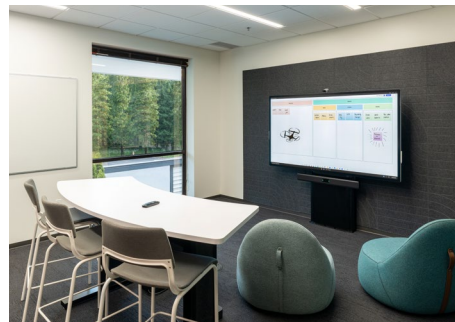

## Why We Love It

- Consider this your casual collaboration TEAMS conference room to freely move around and interact with the Microsoft Surface Hub while your on-line guests don't miss a beat
- ADA compliant electric height adjustable display mount
- Easily installed and tailored to every day needs and meeting styles

Ideal For: A flexible team to fit the right collaboration and brainstorming tools to tailor to everyone's needs

\*Focal Point Acoustic Solutions  
TruTile

**Download the BOM**

PRODUCT LINKS | PRICING  
AND KICK-IT-UP A NOTCH PRODUCTS