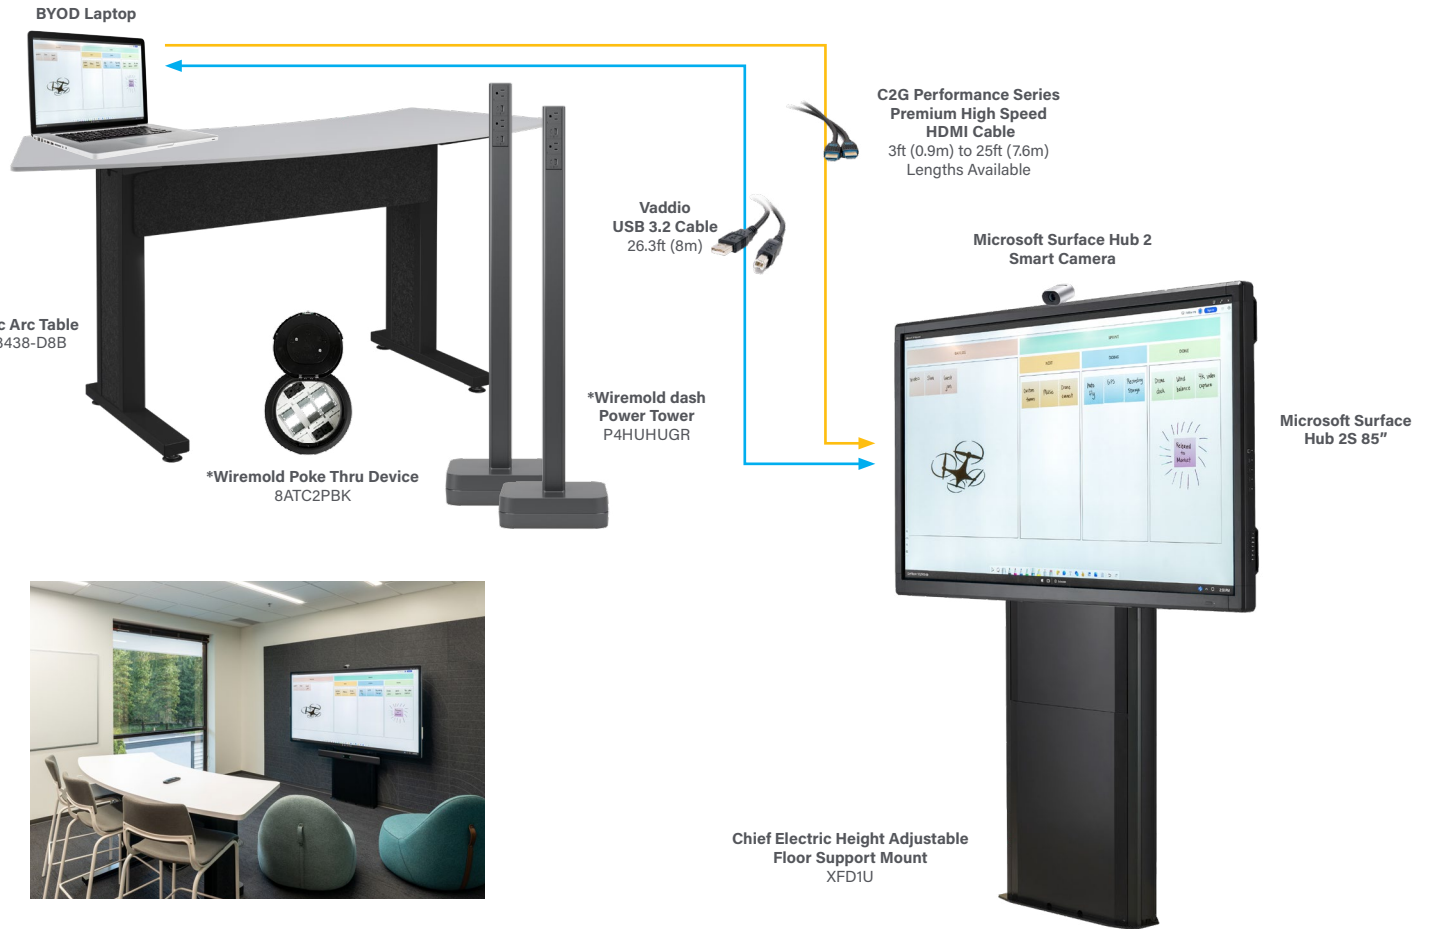

# Surface Hub Teams Room

## Why We Love It

- Consider this your casual collaboration TEAMS conference room to freely move around and interact with the Microsoft Surface Hub while your on-line guests don't miss a beat
- ADA compliant electric height adjustable display mount
- Easily installed and tailored to every day needs and meeting styles

Ideal For: A flexible team to fit the right collaboration and brainstorming tools to tailor to everyone's needs

\*Focal Point Acoustic Solutions  
TruTile

**Download the BOM**

PRODUCT LINKS | PRICING  
AND KICK-IT-UP A NOTCH PRODUCTS