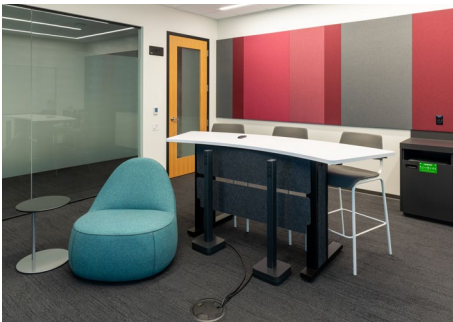

## Why We Love It

- Consider this your casual collaboration TEAMS conference room to freely move around and interact with the Microsoft Surface Hub while your on-line guests don't miss a beat
- ADA compliant electric height adjustable display mount
- Easily installed and tailored to every day needs and meeting styles

Ideal For: A flexible team to fit the right collaboration and brainstorming tools to tailor to everyone's needs

\*Focal Point Acoustic Solutions  
TruTile

**Download the BOM**

PRODUCT LINKS | PRICING  
AND KICK-IT-UP A NOTCH PRODUCTS