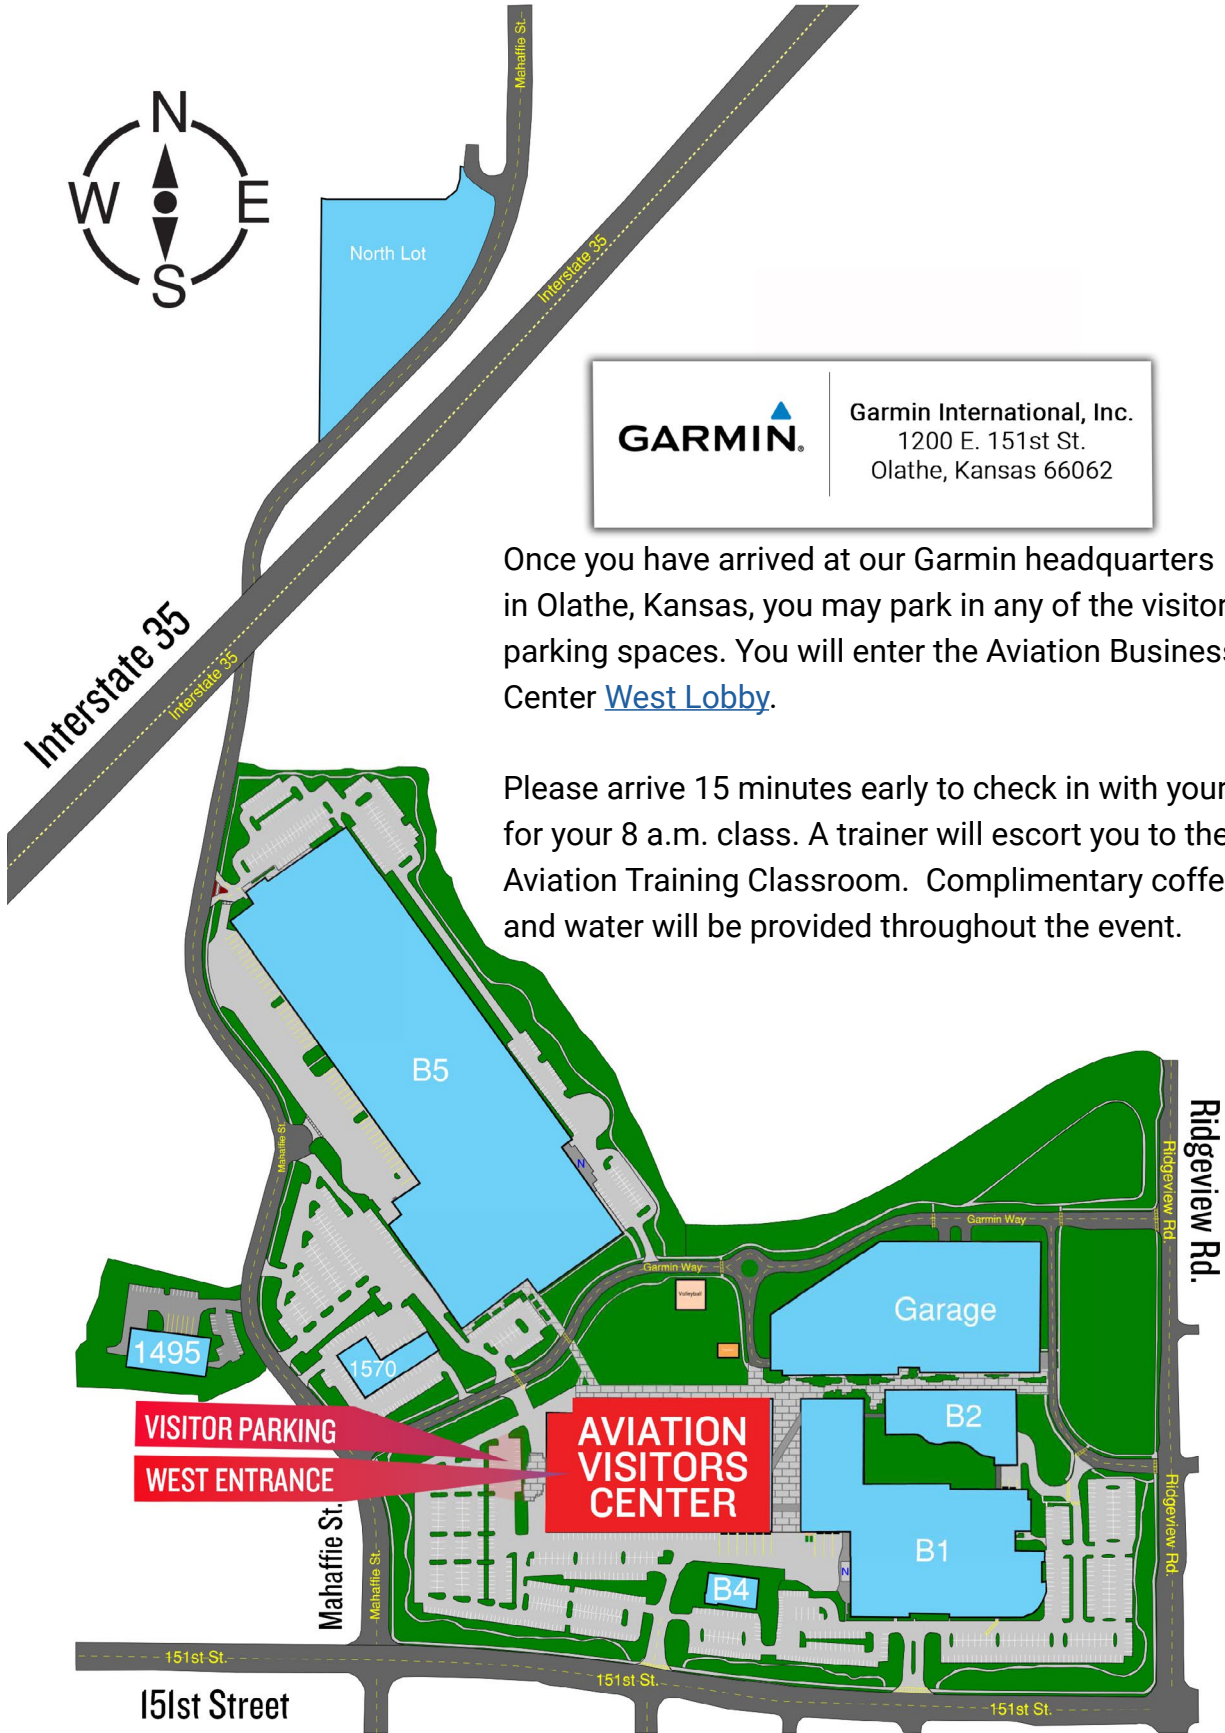

VISITOR PARKING AND ENTRANCE

Garmin International, Inc.
1200 E. 151st St.
Olathe, Kansas 66062

Once you have arrived at our Garmin headquarters in Olathe, Kansas, you may park in any of the visitor parking spaces. You will enter the Aviation Business Center [West Lobby](#).

Please arrive 15 minutes early to check in with your ID for your 8 a.m. class. A trainer will escort you to the Aviation Training Classroom. Complimentary coffee and water will be provided throughout the event.