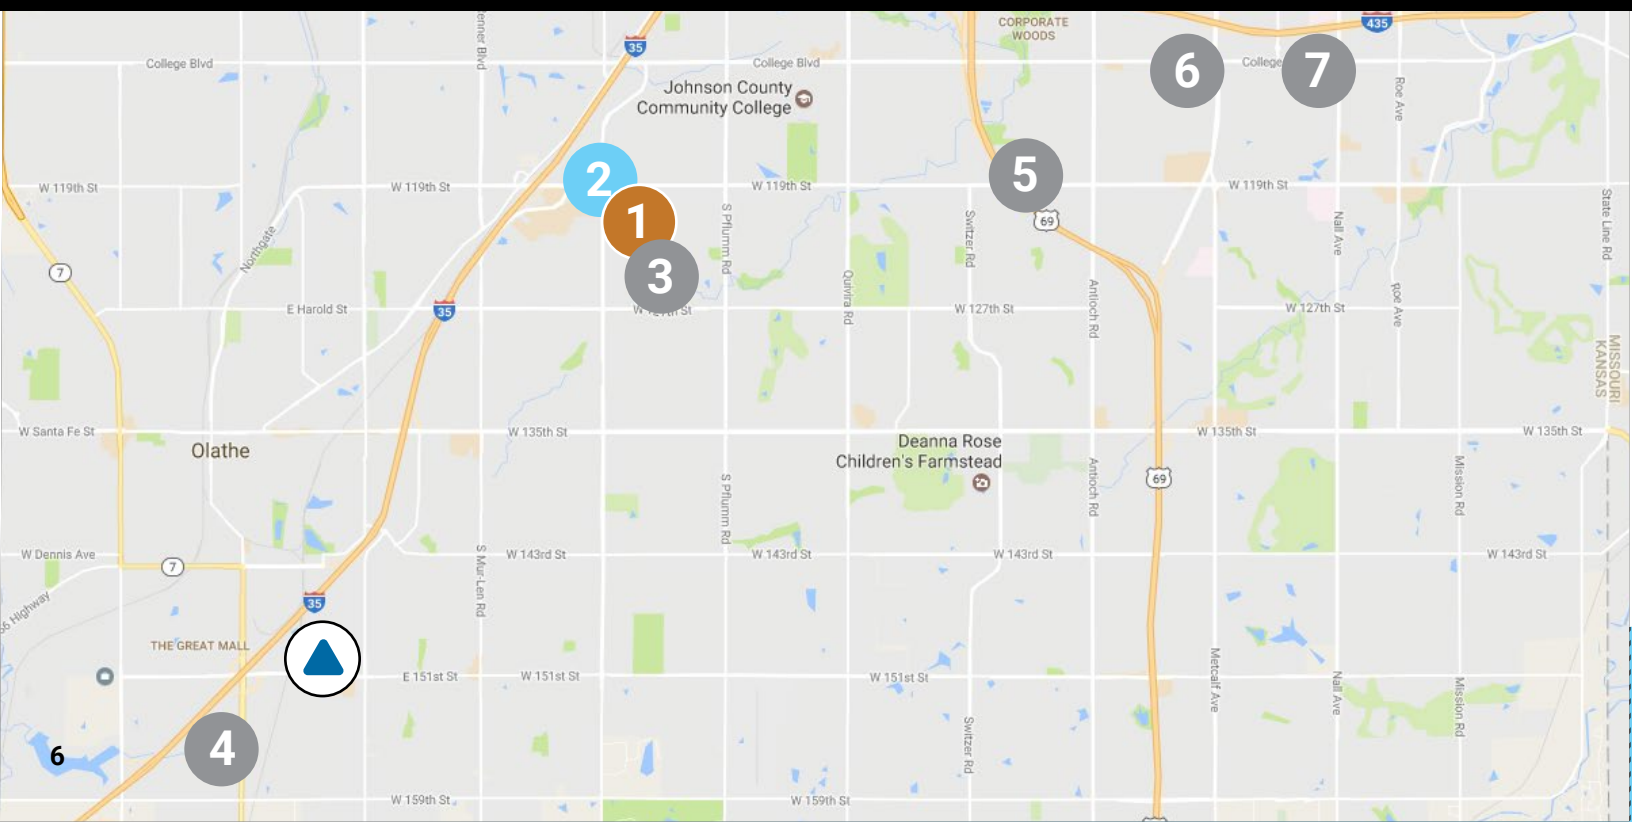

AIRLINE AIRPORT INFORMATION

COMMERCIAL FLIGHTS

KANSAS CITY INTERNATIONAL AIRPORT (MCI)

ETA 45-60 Minutes

The Kansas City International Airport is located 45 minutes north of Garmin's headquarters.

MCI serves most major U.S. airlines.

EVENT TRANSPORTATION

Members are responsible for their own transportation. Rental cars are available at most FBOs or through rental car companies. Taxi, Uber, and Lyft are available in the area. Event reserved parking will be available near Garmin's West Lobby (see Page 4 for map). If you have questions, please contact us at aviation.training@garmin.com.

HOTELS

Hilton Garden Inn is offering a preferred rate for our event. You can make reservations [online](#) or call 913-815-2345 and ask for the Garmin rate of \$154/night.

Hotels with a Garmin discount.

We welcome you to check out these other area hotels not including Garmin discount.

- 4 Candlewood Suites**
(913) 768-8888
15490 S Rogers Rd, Olathe, KS 66062
- 5 Doubletree by Hilton Hotel**
(913) 451-6100
10100 College Blvd, Overland Park, KS 66210
- 6 Marriott Kansas City**
(913) 451-8000
10800 Metcalf Ave, Overland Park, KS 66210
- 7 Sheraton Overland Park Hotel**
(913) 234-2100
6100 College Blvd, Overland Park, KS 66211