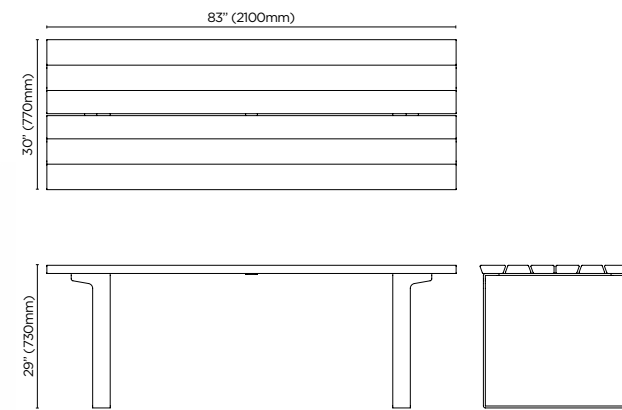

bench

plinth bench

table

plinth seat

seat

materials + finishes

SUSTAINABLE HARDWOOD

AUSTRALIAN EUCALYPTUS
uv-resistant oil finish | light