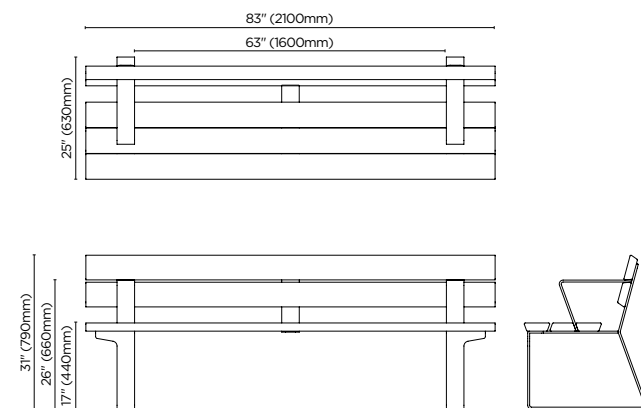

bench

plinth bench

table

plinth seat

seat

materials + finishes

SUSTAINABLE HARDWOOD

AUSTRALIAN EUCALYPTUS
uv-resistant oil finish | light