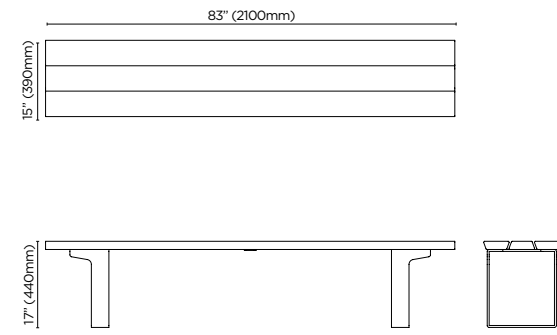

bench

plinth bench

table

plinth seat

seat

materials + finishes

SUSTAINABLE HARDWOOD

AUSTRALIAN EUCALYPTUS
uv-resistant oil finish | light