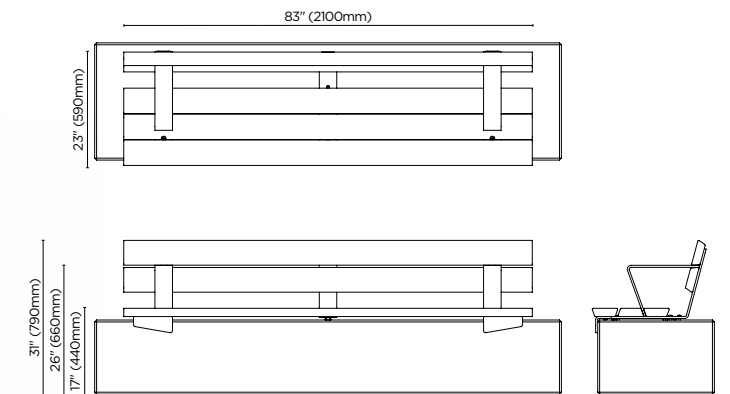

bench

plinth bench

table

plinth seat

seat

materials + finishes

SUSTAINABLE HARDWOOD

AUSTRALIAN EUCALYPTUS
uv-resistant oil finish | light