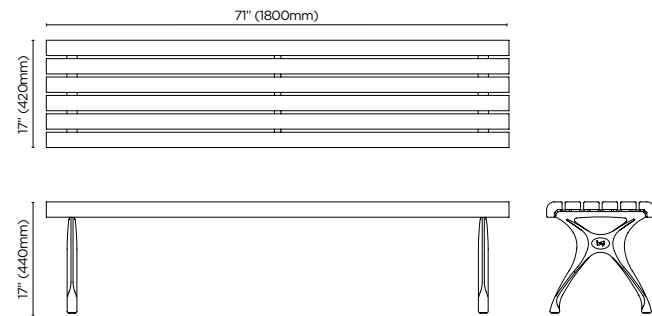

classic seat

post table

classic bench

tri table

curved bench

materials + finishes

SUSTAINABLE HARDWOOD

AUSTRALIAN EUCALYPTUS
uv-resistant oil finish | light