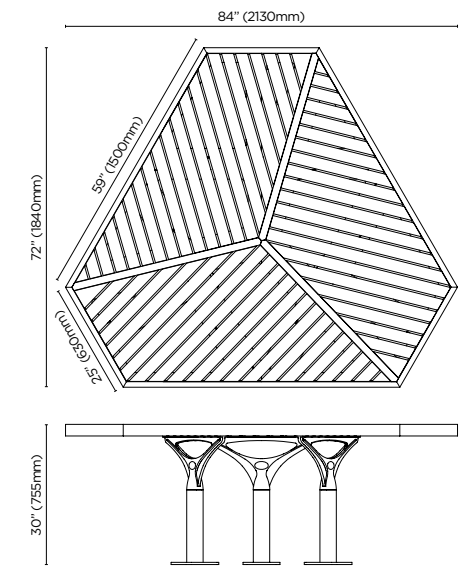

classic seat

post table

classic bench

tri table

curved bench

materials + finishes

SUSTAINABLE HARDWOOD

AUSTRALIAN EUCALYPTUS
uv-resistant oil finish | light