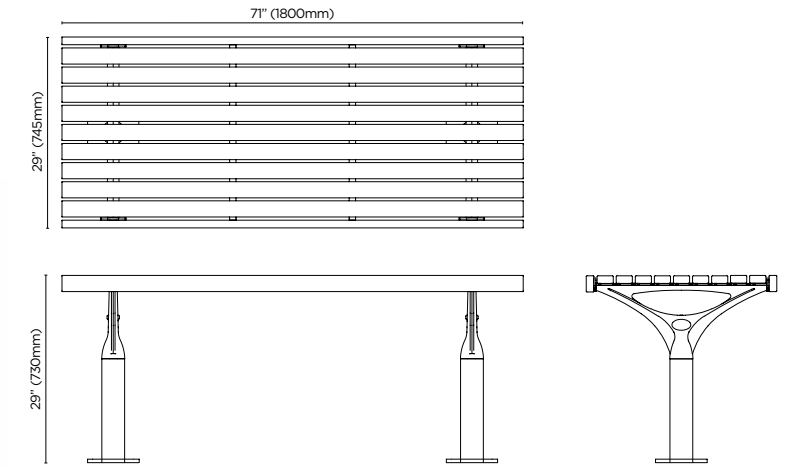

classic seat

post table

classic bench

tri table

curved bench