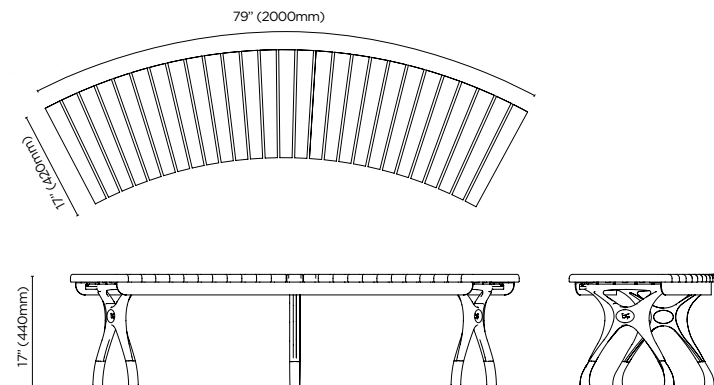

classic seat

post table

classic bench

tri table

curved bench

materials + finishes

SUSTAINABLE HARDWOOD

AUSTRALIAN EUCALYPTUS
uv-resistant oil finish | light