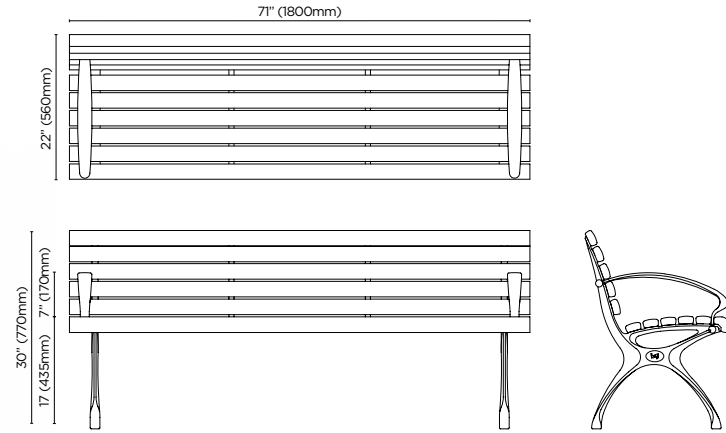

classic seat

post table

classic bench

tri table

curved bench

materials + finishes

SUSTAINABLE HARDWOOD

AUSTRALIAN EUCALYPTUS
uv-resistant oil finish | light