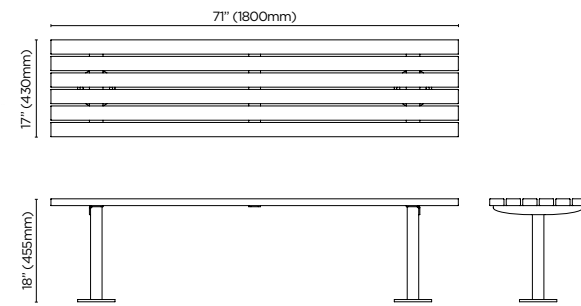

bench

table

curved bench

bollard

seat