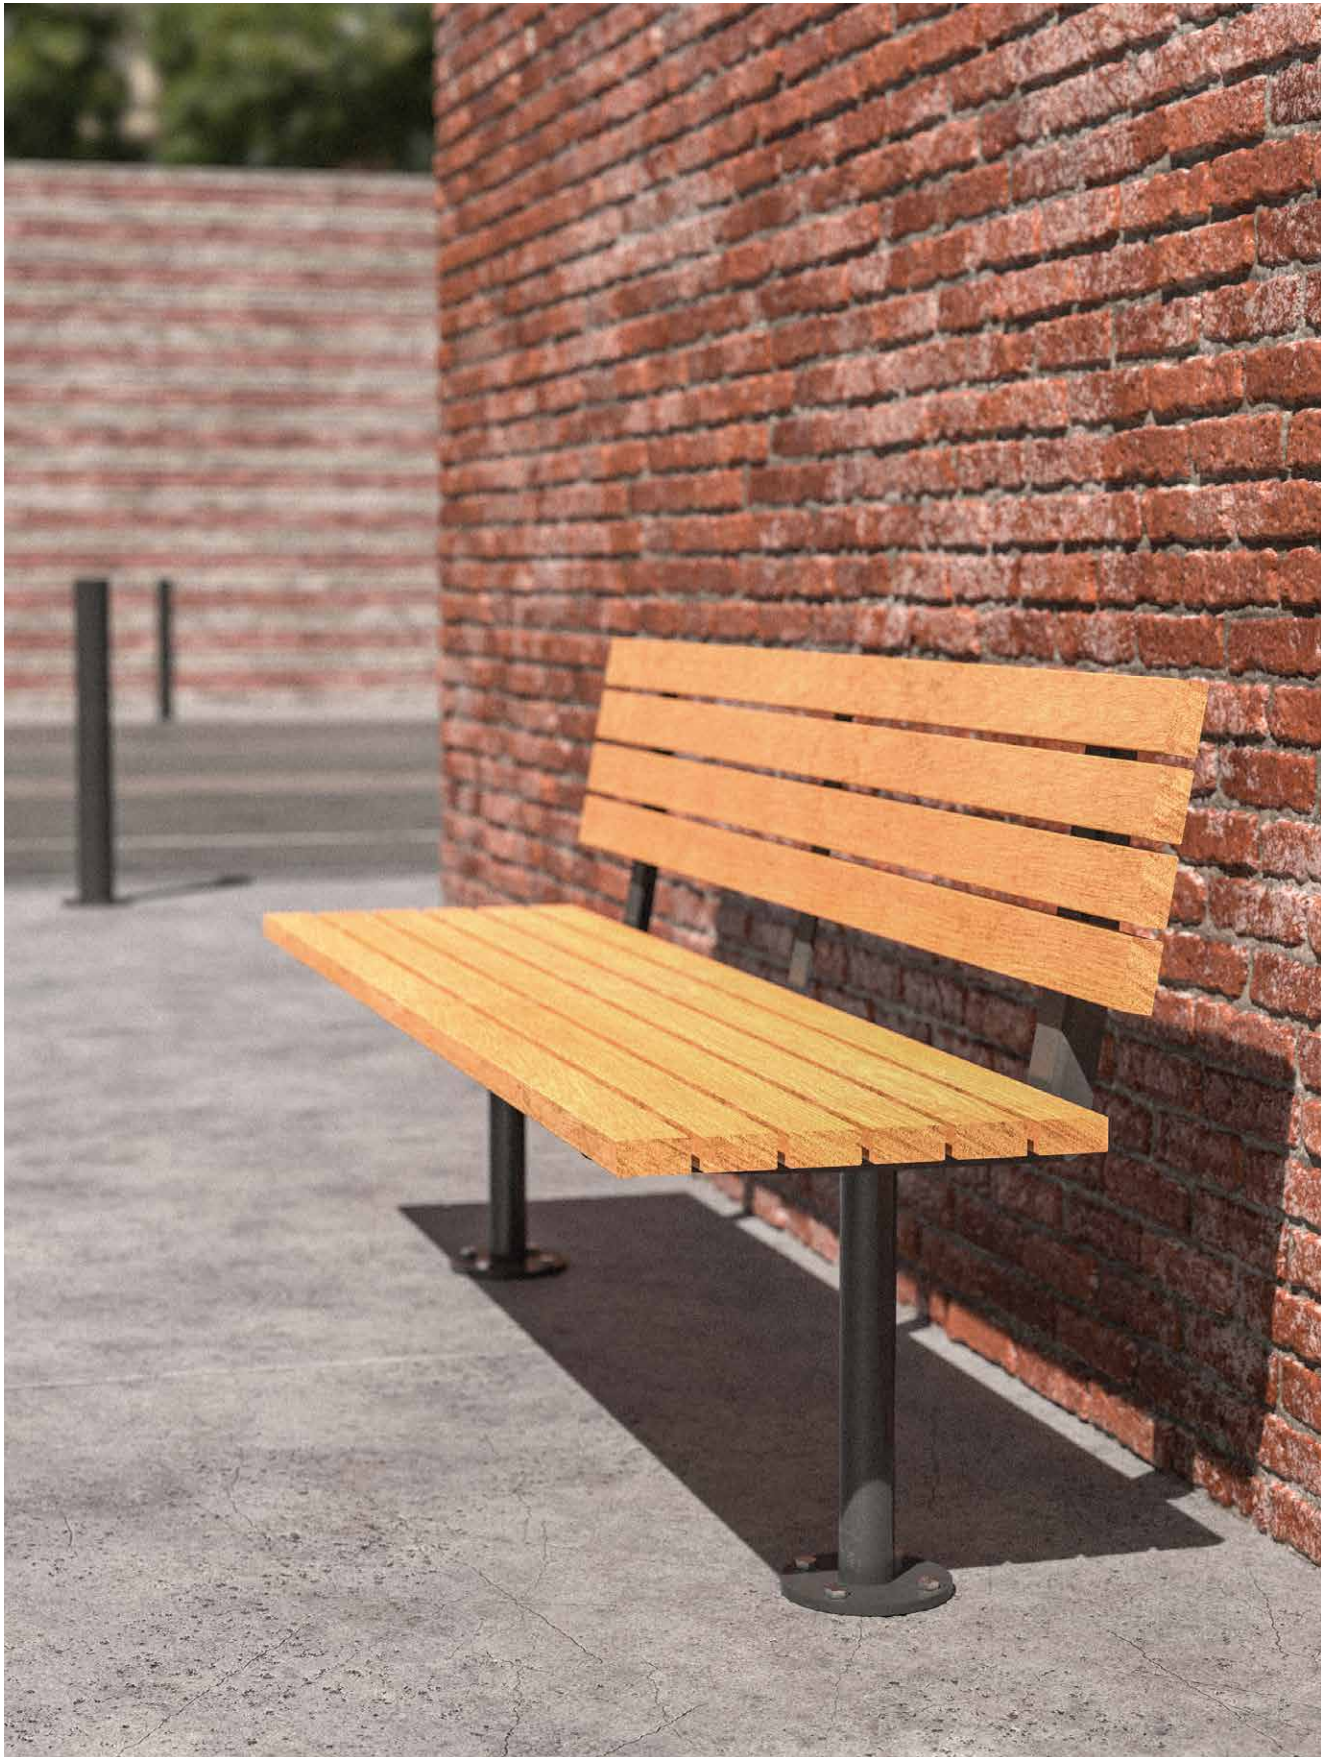

CANYON

OUTBACK

PLATEAU

SUMMIT

botton + gardiner
PUBLIC SPACE FURNITURE

855-922-8335
bottongardiner.com