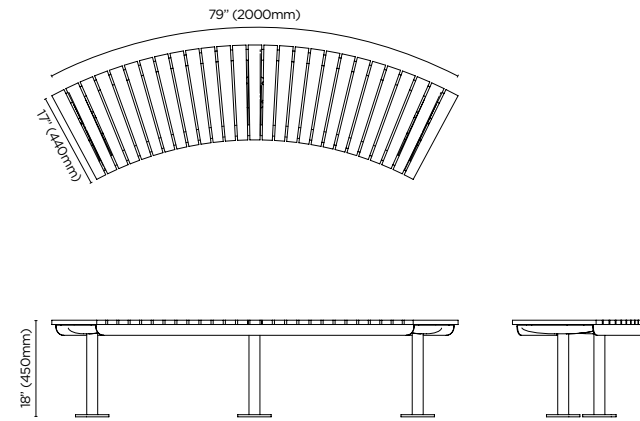

curved bench