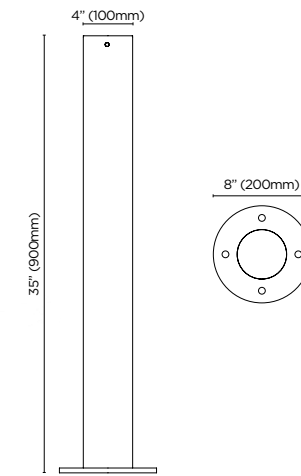

bench

table

curved bench

bollard

seat

materials + finishes

SUSTAINABLE HARDWOOD

AUSTRALIAN EUCALYPTUS
uv-resistant oil finish | light