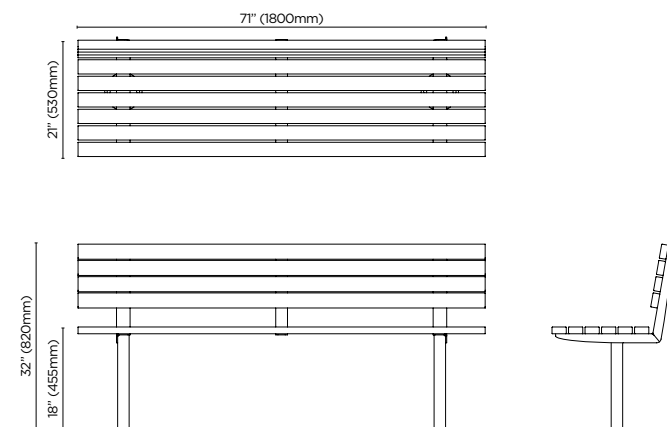

bench

table

curved bench

bollard

seat

materials + finishes

SUSTAINABLE HARDWOOD

AUSTRALIAN EUCALYPTUS
uv-resistant oil finish | light