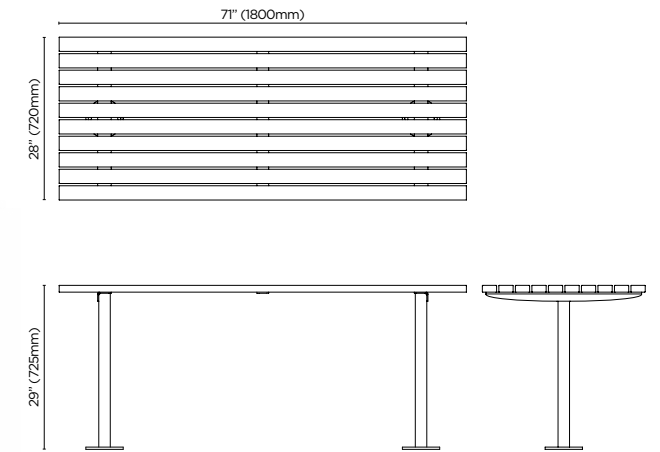

bench

table

curved bench

bollard

seat