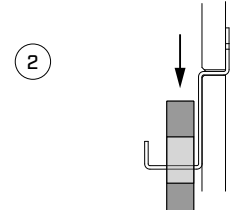

All Accessories (Hood has a separate assembly guide)

CUP

HOOK

SHORT TRAY

SMALL WHITEBOARD

LARGE WHITEBOARD

BIN

LONG TRAY

Accessory
Insert

Whiteboard
Insert

a.
The Cooee Walls have Tool holes that allow accessories to be inserted. The Tool Wall has a total of **94 tool holes**.