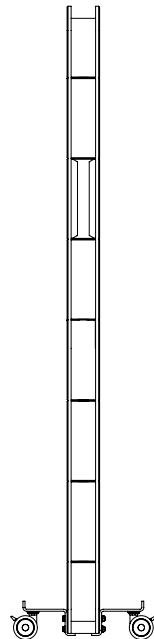

All Accessories (Hood has a separate assembly guide)

CUP

HOOK

SHORT TRAY

SMALL WHITEBOARD

LARGE WHITEBOARD

BIN

LONG TRAY

Accessory
Insert

Whiteboard
Insert

a.
The Cooee Walls have Tool holes that allow accessories to be inserted. The Tool Wall has a total of **94 tool holes**.