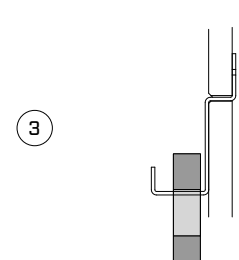

All Accessories (Hood has a separate assembly guide)

CUP

HOOK

SHORT TRAY

SMALL WHITEBOARD

LARGE WHITEBOARD

BIN

LONG TRAY

Accessory
Insert

Whiteboard
Insert

a.
The Cooee Walls have Tool holes that allow accessories to be inserted. The Tool Wall has a total of **94 tool holes**.