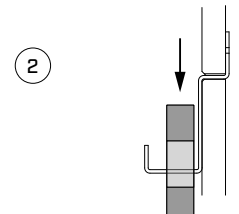

All Accessories (Hood is not compatible)

CUP

HOOK

SHORT TRAY

SMALL WHITEBOARD

LARGE WHITEBOARD

BIN

LONG TRAY

Accessory
Insert

Whiteboard
Insert

a. The Cooee Walls have Tool holes that allow accessories to inserted. The Fixed Wall has a total of **42 tool holes**.