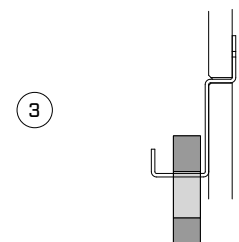

All Accessories (Hood is not compatible)

CUP

HOOK

SHORT TRAY

SMALL WHITEBOARD

LARGE WHITEBOARD

BIN

LONG TRAY

Accessory
Insert

Whiteboard
Insert

a. The Cooee Walls have Tool holes that allow accessories to inserted. The Fixed Wall has a total of **42 tool holes**.