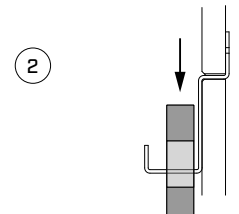

Compatible Accessories (Hood is not recommend)

CUP

HOOK

SHORT TRAY

LARGE WHITEBOARD

BIN

LONG TRAY

Accessory
Insert

Whiteboard
Insert

a.
The Cooee Walls have Tool holes that allow accessories to be inserted. The Mini Presentation has a total of 36 tool holes.