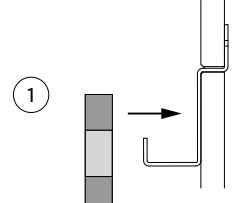

Compatible Accessories (Hood is not recommend)

CUP

HOOK

SHORT TRAY

LARGE WHITEBOARD

BIN

LONG TRAY

Accessory
Insert

Whiteboard
Insert

a.
The Cooee Walls have Tool holes that allow accessories to be inserted. The Mini Presentation has a total of 36 tool holes.