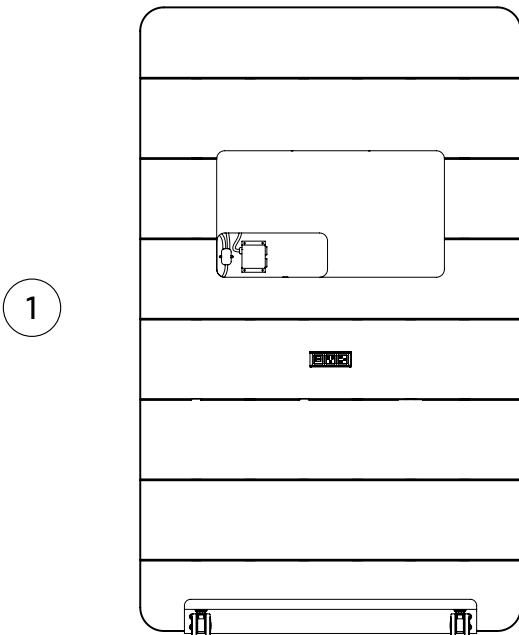

All Accessories (Hood has a separate assembly guide)

CUP

HOOK

SHORT TRAY

SMALL WHITEBOARD

LARGE WHITEBOARD

BIN

LONG TRAY

Accessory Insert

Whiteboard Insert

a. The Cooee Walls have Tool holes that allow accessories to be inserted. The Monitor Wall has a total of **72 tool holes**.