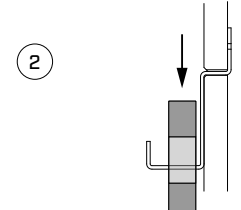

All Accessories (Hood has a separate assembly guide)

CUP

HOOK

SHORT TRAY

SMALL WHITEBOARD

LARGE WHITEBOARD

BIN

LONG TRAY

Accessory Insert

Whiteboard Insert

a. The Cooee Walls have Tool holes that allow accessories to be inserted. The Monitor Wall has a total of **72 tool holes**.