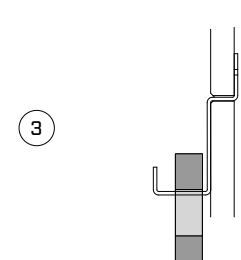

All Accessories (Hood has a separate assembly guide)

CUP

HOOK

SHORT TRAY

SMALL WHITEBOARD

LARGE WHITEBOARD

BIN

LONG TRAY

Accessory Insert

Whiteboard Insert

a. The Cooee Walls have Tool holes that allow accessories to be inserted. The Monitor Wall has a total of **72 tool holes**.