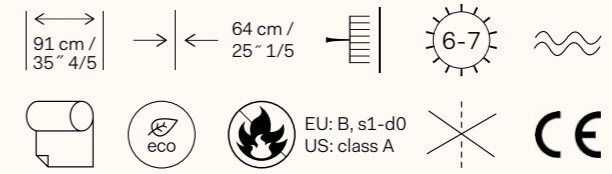

OMEXCO
Fine Belgian Wallcoverings

CADENCE

« Mosaic of different colours of
fine twinkling flakes of mica »