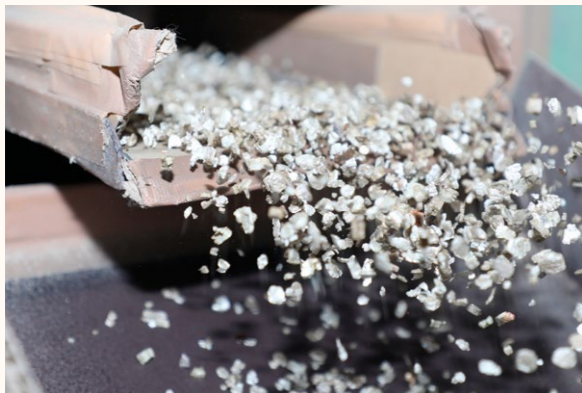

OMEXCO
Fine Belgian Wallcoverings

MOONSTONE

Symbol of new beginnings...

A lavish collection of textured wallcoverings softly iridescent like the MOONSTONE.

A semi-precious stone with alluring lustre, evocative of shimmering moonlight gliding across calm water.

MOONSTONE is a timeless collection of beautiful and oh-so-touchable wallcoverings crafted from natural mica.

Our luxurious 3D textures subtly reflect light to dazzling effect. Brought to you in a range of stone sizes, from super-fine to tantalizingly textured.

Elegantly embellished by abstract art.
Handcrafted into a magnificent mosaic.
Softly sprinkled in striking geometric designs.

The MOONSTONE collection.
Luxurious. Mysterious. Dazzling.

« Tantalizingly textured »