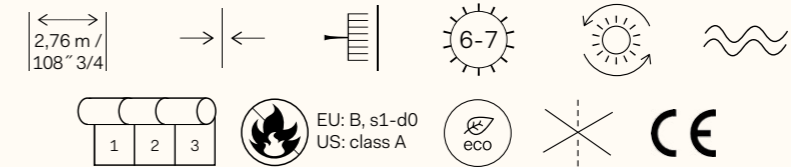

THE MURALIST NIGHT BLUE, MNE2001

OMEXCO  
Fine Belgian Wallcoverings

THE MURALIST  
« Transforming space into an experience »

MNE200X: Panoramic design of 3 drops. Total dimension 2,76 x 3 m (108" 3/4 x 118" 1/10).  
This panoramic has been created as a continuous design and can therefore be repeated endlessly. Custom size on request.