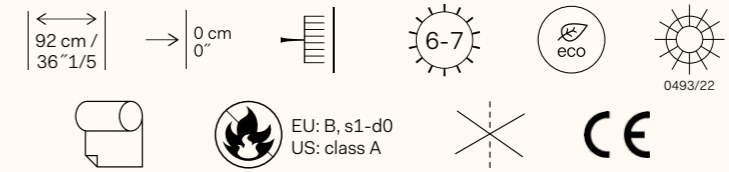

MNE6003

MNE6002

OMEXCO
Fine Belgian Wallcoverings

PEBBLES

« Textured mica in a spectrum
of brand new colours »