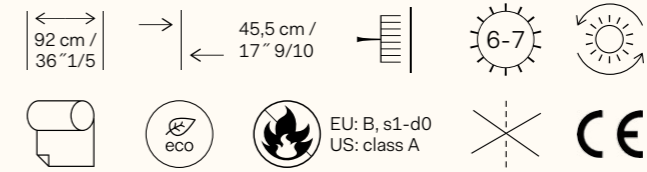

MNE7012

MNE7010

MEMOIRS

« Organically withered squares printed on a texture of fine opalescent flakes of mica »