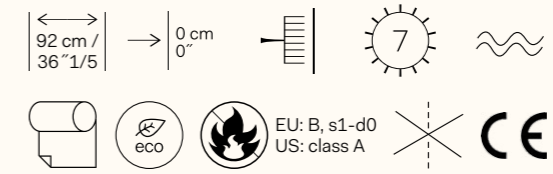

MNE2002

MNE2001

MORNING DEW

« Glassbeads underprinted in powdery boudoir shades »