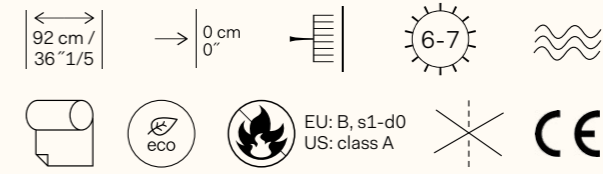

OMEXCO
Fine Belgian Wallcoverings

STARDUST

« Very fine mica, in a soft and organic palette of hues »