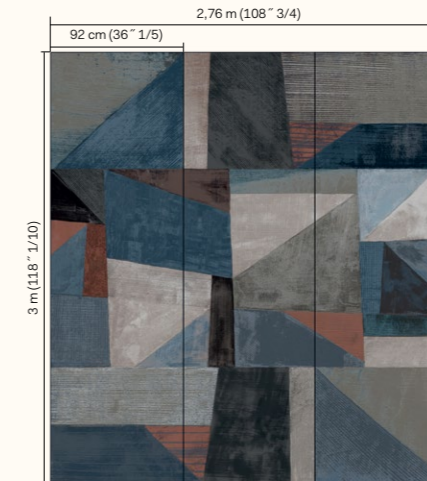

THE MURALIST NIGHT BLUE, MNE2001

OMEXCO  
Fine Belgian Wallcoverings

THE MURALIST  
« Transforming space into an experience »

MNE200X: Panoramic design of 3 drops. Total dimension 2,76 x 3 m (108" 3/4 x 118" 1/10).  
This panoramic has been created as a continuous design and can therefore be repeated endlessly. Custom size on request.