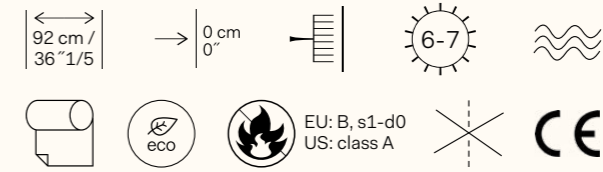

OMEXCO
Fine Belgian Wallcoverings

STARDUST

« Very fine mica, in a soft and organic palette of hues »