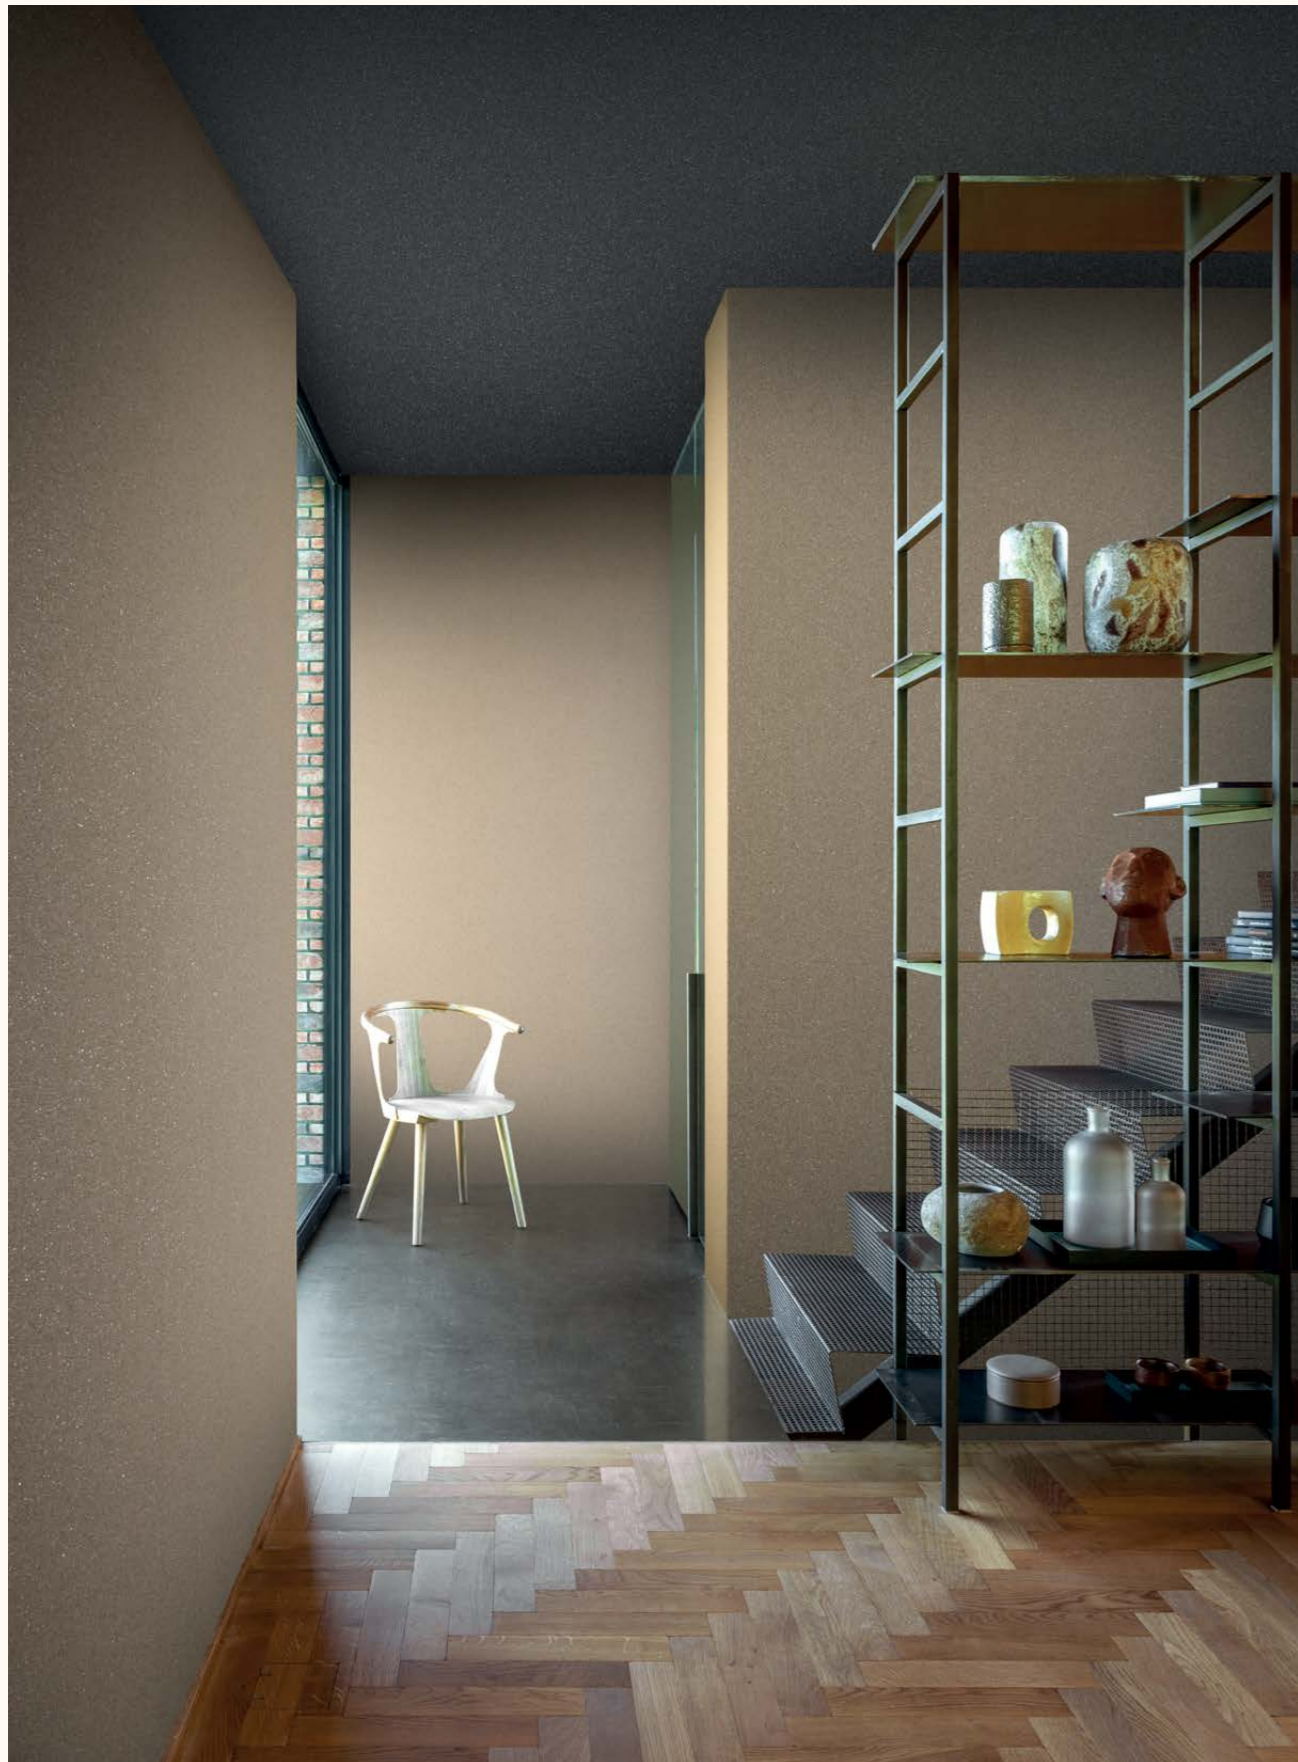

STARDUST

OMEXCO
Fine Belgian Wallcoverings

STARDUST

« Very fine mica, in a soft and organic palette of hues »