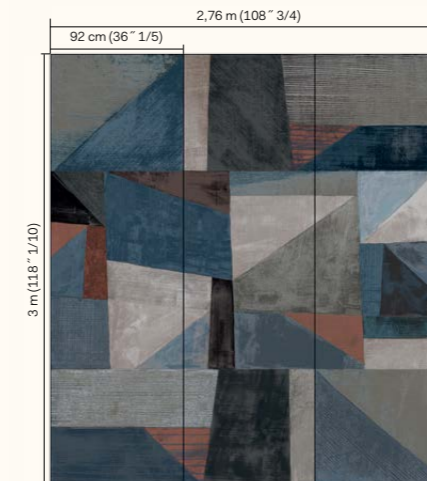

THE MURALIST NIGHT BLUE, MNE2001

OMEXCO  
Fine Belgian Wallcoverings

THE MURALIST  
« Transforming space into an experience »

MNE200X: Panoramic design of 3 drops. Total dimension 2,76 x 3 m (108" 3/4 x 118" 1/10).  
This panoramic has been created as a continuous design and can therefore be repeated endlessly. Drops can not be ordered individually.