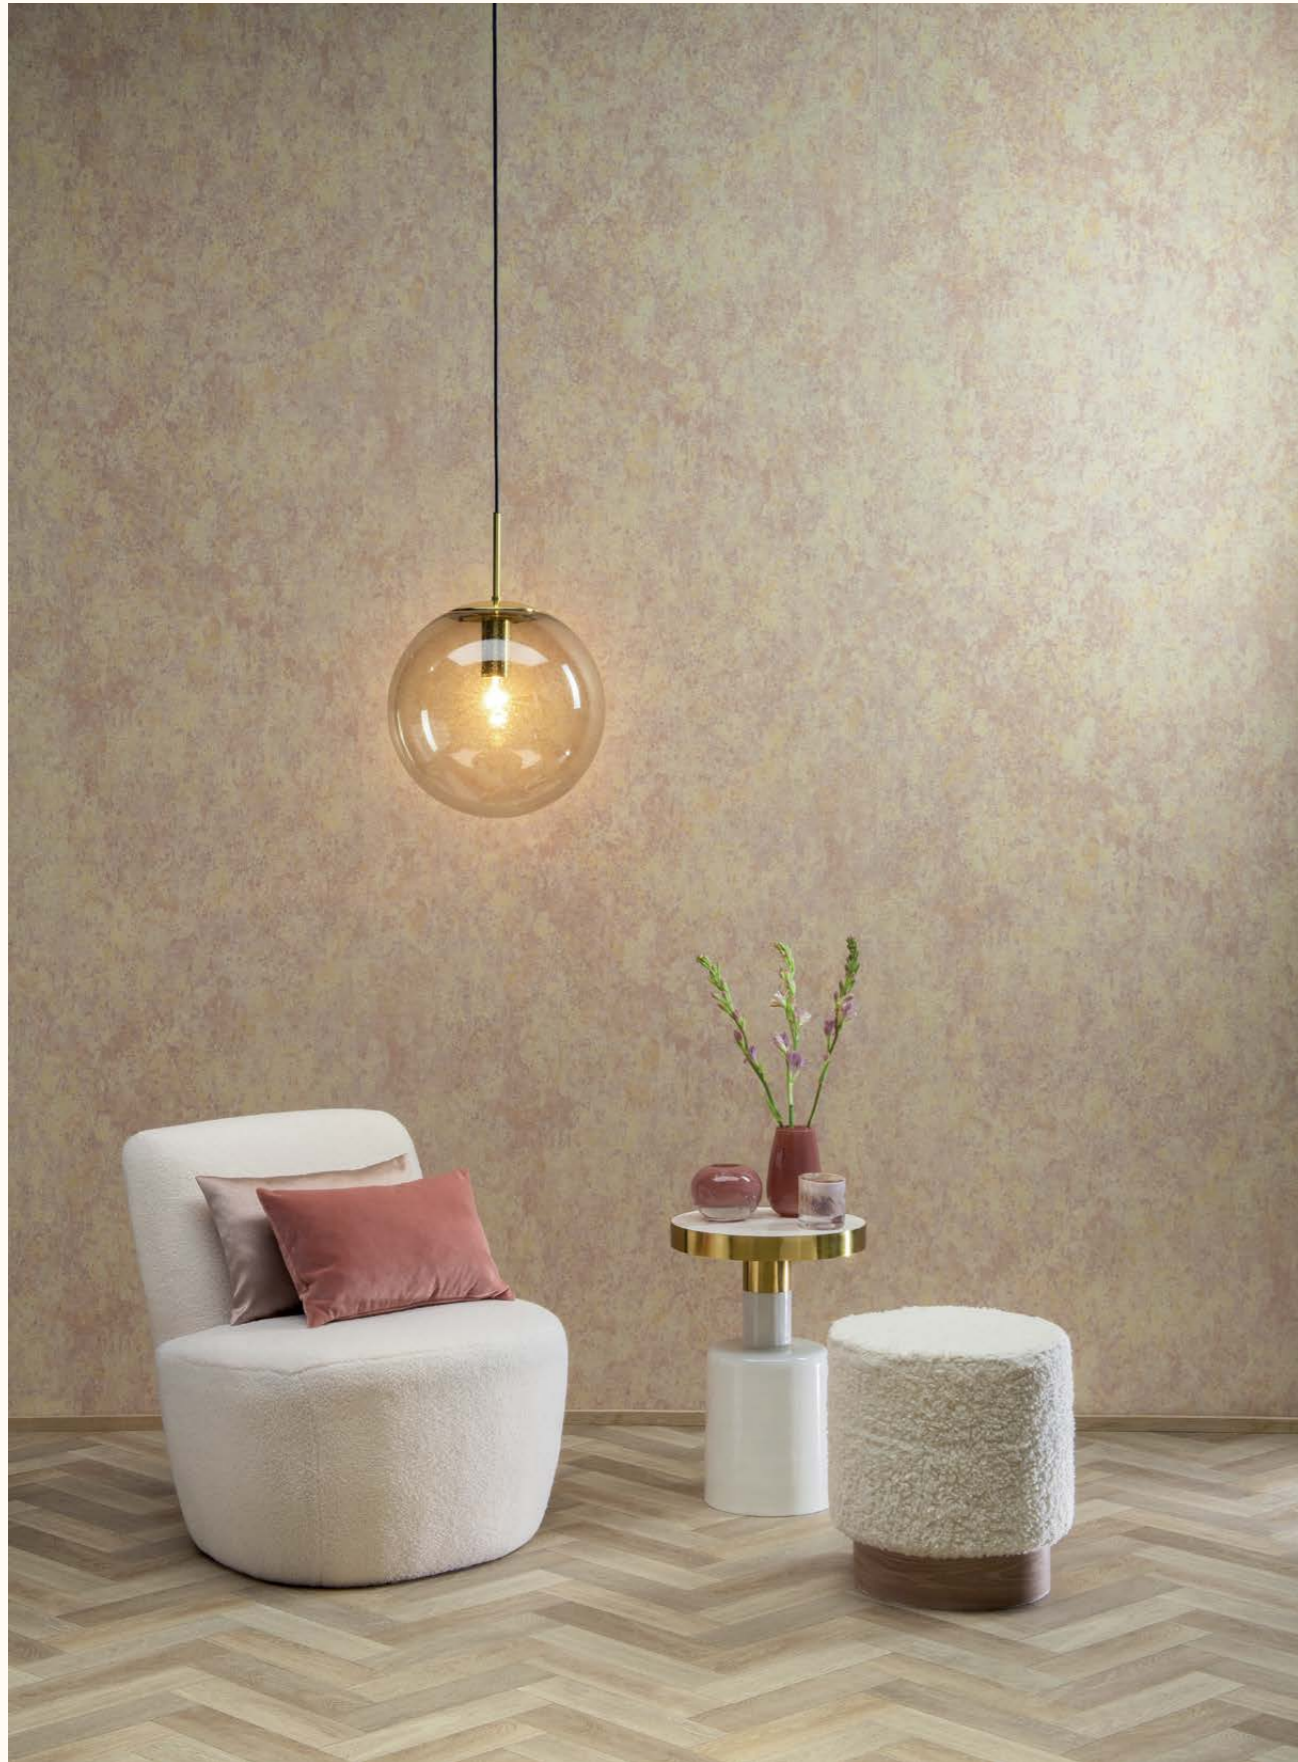

MOONSTONE is a timeless collection of beautiful and oh-so-touchable wallcoverings crafted from natural mica.

Our luxurious 3D textures subtly reflect light to dazzling effect. Brought to you in a range of stone sizes, from super-fine to tantalizingly textured.

THE MURALIST NIGHT BLUE, MNE2001

OMEXCO  
Fine Belgian Wallcoverings

THE MURALIST  
« Transforming space into an experience »

MNE200X: Panoramic design of 3 drops. Total dimension 2,76 x 3 m (108" 3/4 x 118" 1/10).  
This panoramic has been created as a continuous design and can therefore be repeated endlessly. Drops can not be ordered individually.

MNE2002

MNE2001

MORNING DEW

OMEXCO  
Fine Belgian Wallcoverings

MORNING DEW

« Glassbeads underprinted in powdery boudoir shades »

MNE8002

MNE8001