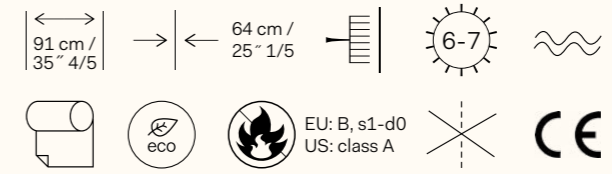

OMEXCO
Fine Belgian Wallcoverings

CADENCE

« Mosaic of different colours of
fine twinkling flakes of mica »