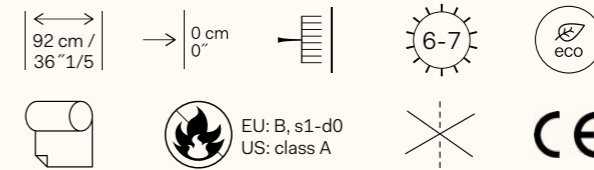

MNE6003

MNE6002

OMEXCO
Fine Belgian Wallcoverings

PEBBLES

« Textured mica in a spectrum
of brand new colours »