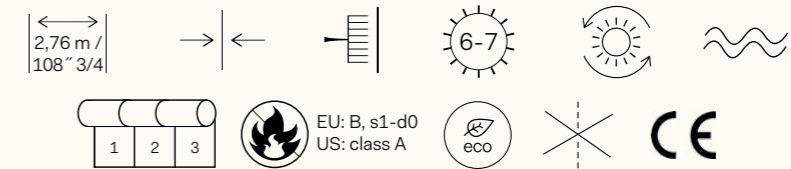

THE MURALIST NIGHT BLUE, MNE2001

OMEXCO  
Fine Belgian Wallcoverings

THE MURALIST  
« Transforming space into an experience »

MNE200X: Panoramic design of 3 drops. Total dimension 2,76 x 3 m (108" 3/4 x 118" 1/10).  
This panoramic has been created as a continuous design and can therefore be repeated endlessly. Drops can not be ordered individually.