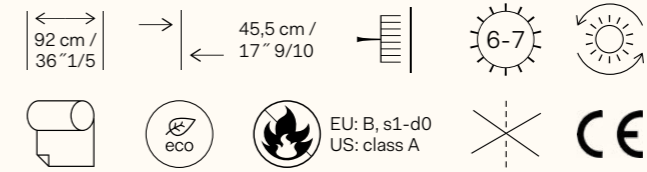

MNE7012

MNE7010

MEMOIRS

« Organically withered squares printed on a texture of fine opalescent flakes of mica »