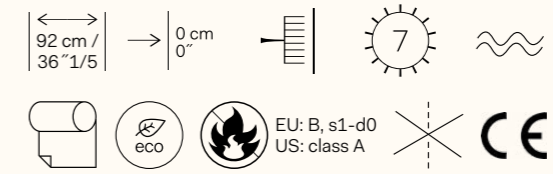

MNE2002

MNE2001

MORNING DEW

« Glassbeads underprinted in powdery boudoir shades »