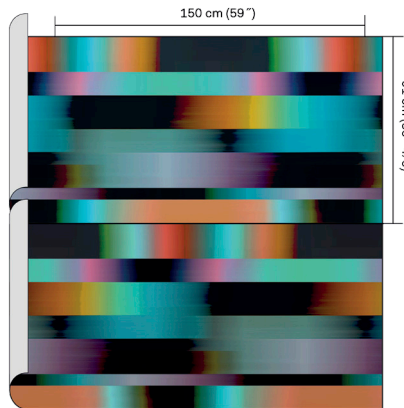

OMEXCO
Fine Belgian Wallcoverings

ATELIER
IKAT PRINT ON LINEN

AT9 1

AT9 2

NB: The portrayed colours may differ from reality.

References AT 9
Composition: printed linen
The wallcovering can be installed vertically or horizontally.
Weight: $\pm 208 \text{ g/m}^2$ (5,58 oz/sq yd)