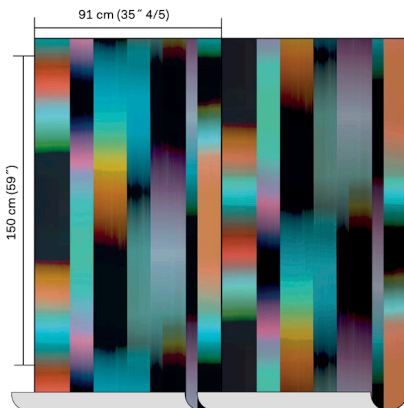

OMEXCO
Fine Belgian Wallcoverings

ATELIER
IKAT PRINT ON LINEN

AT9 1

AT9 2

NB: The portrayed colours may differ from reality.

References AT 9
Composition: printed linen
The wallcovering can be installed vertically or horizontally.
Weight: $\pm 208 \text{ g/m}^2$ (5,58 oz/sq yd)