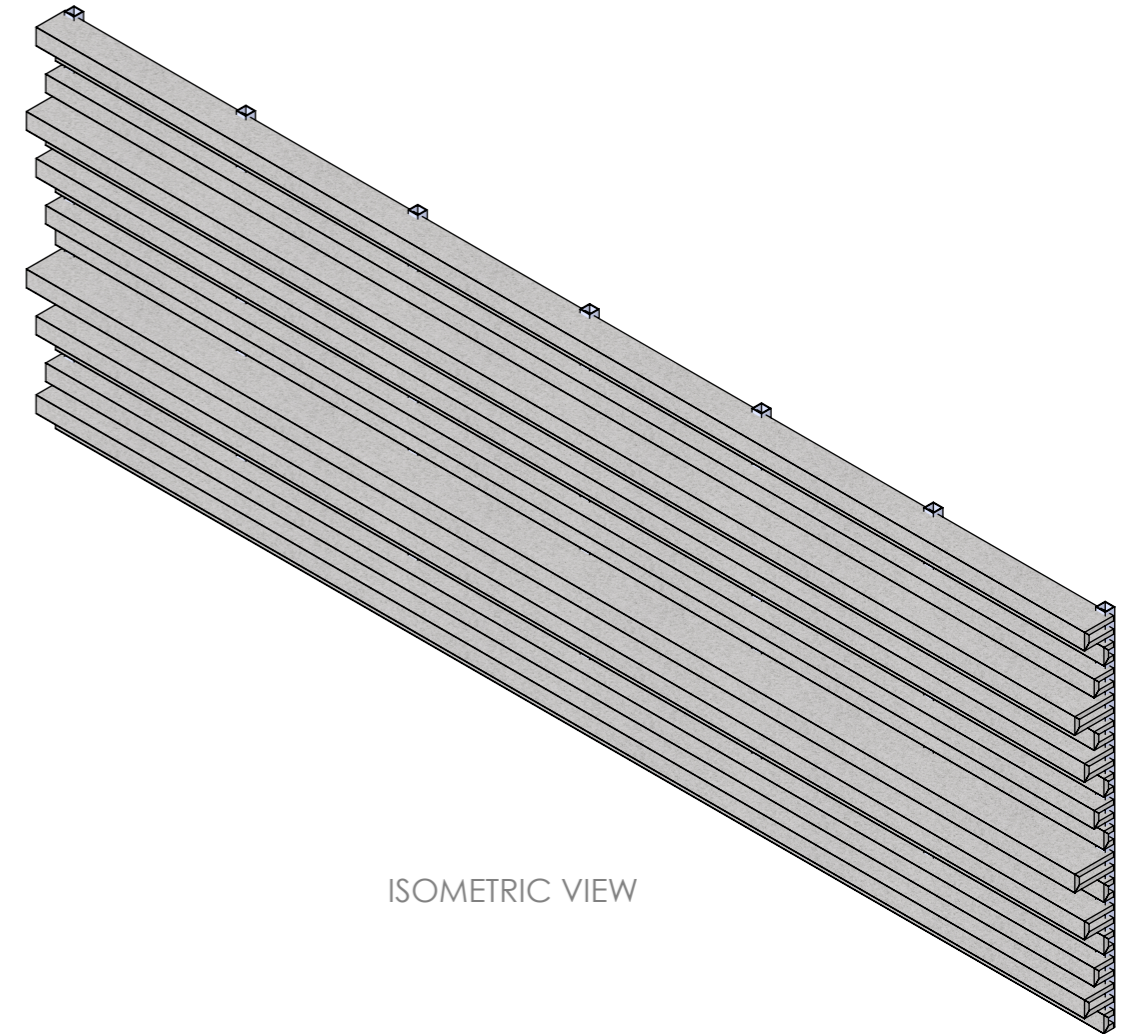

FRONT VIEW

ISOMETRIC VIEW

ITEM NO.	Description	Material	Finish	QTY.
1	Sticks Tube SQ 1"	Aluminium	PC: As per Order	7
2	Quadratic Narrow - 1"	Zintra	As Per Order	6
3	Quadratic Narrow - 3"	Zintra	As Per Order	4
4	Quadratic Narrow - 2"	Zintra	As Per Order	4
5	Quadratic Narrow - 4"	Zintra	As Per Order	2