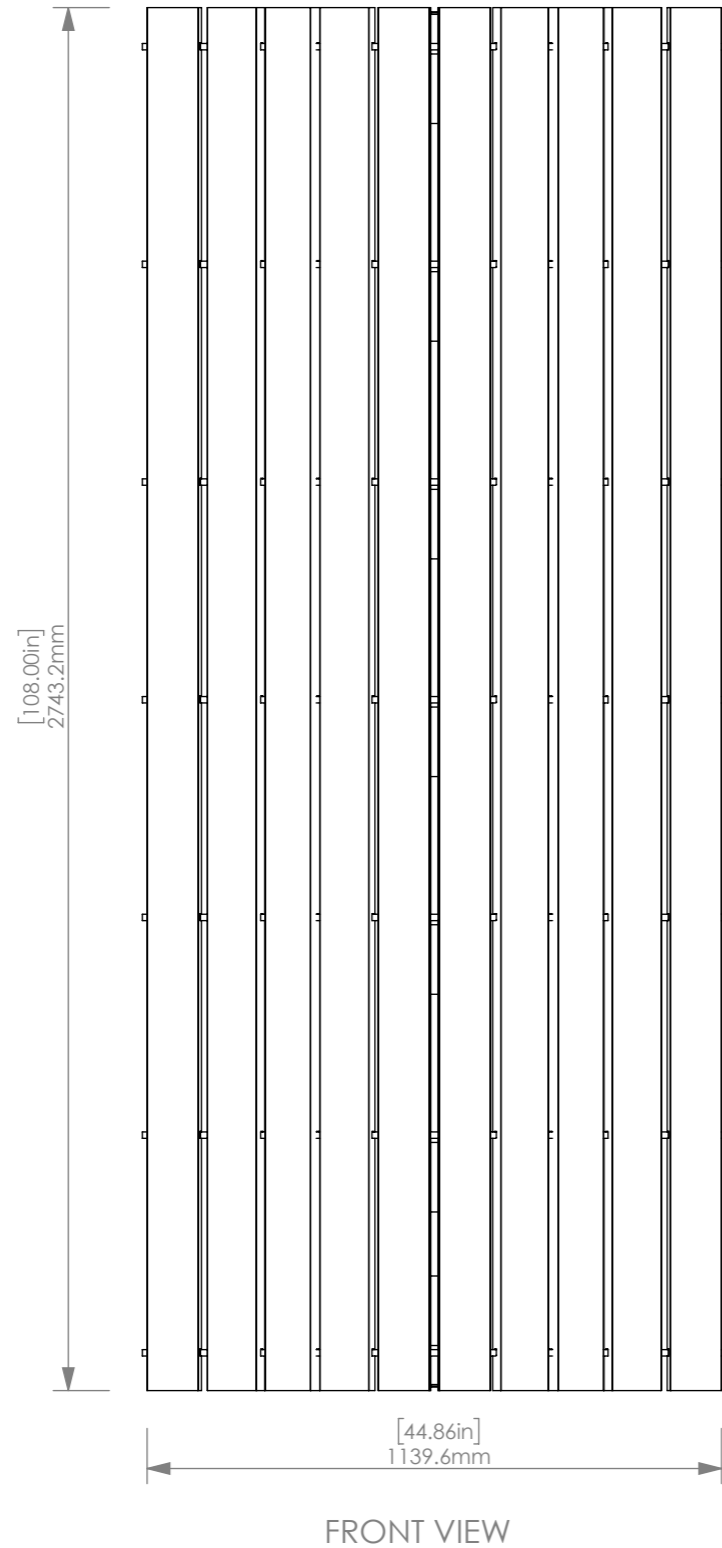

FRONT VIEW

ISOMETRIC VIEW

ITEM NO.	Description	Material	Finish	QTY.
1	Curved Stick - Wide	Zintra	As Per Order	10
2	Curved Rib	Zintra	Ash	7
3	Rib's Support	Zintra	Ash	7
4	Zintra Curved - Crossrunner	Aluminium	As Per Order	3
5	18-8 Stainless Steel Hex Drive Flat Head Screw	18-8 Stainless Steel	Polished Steel	28
6	End Cap for 1" Tube	PVC	As Per Order	6
7	Tube Connector	Zintra	Ash	3