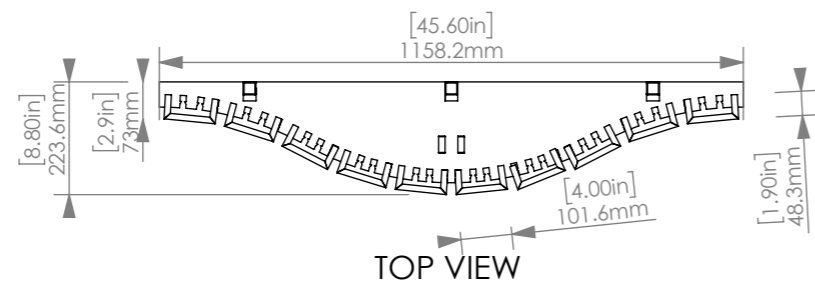

FRONT VIEW

ISOMETRIC VIEW

ITEM NO.	Description	Material	Finish	QTY.
1	Curved Stick - Wide	Zintra	As Per Order	10
2	Curved Rib	Zintra	Ash	7
3	Rib's Support	Zintra	Ash	7
4	Zintra Curved - Crossrunner	Aluminium	As Per Order	3
5	18-8 Stainless Steel Hex Drive Flat Head Screw	18-8 Stainless Steel	Polished Steel	28
6	End Cap for 1" Tube	PVC	As Per Order	6
7	Tube Connector	Zintra	Ash	3