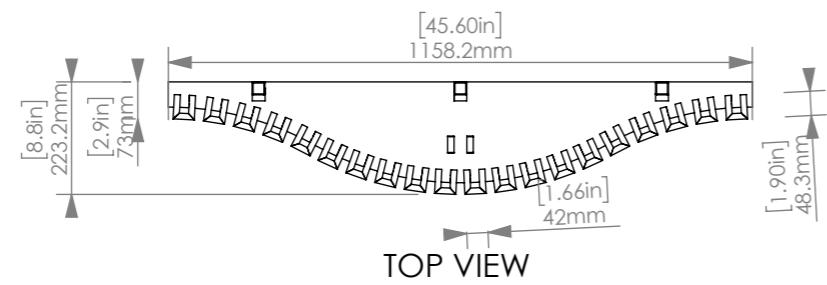

FRONT VIEW

ISOMETRIC VIEW

ITEM NO.	Description	Material	Finish	QTY.
1	Curved Stick - Narrow	Zintra	As Per Order	20
2	Curved Rib	Zintra	Ash	7
3	Rib's Support	Zintra	Ash	7
4	Zintra Curved - Crossrunner	Aluminium	As Per Order	3
5	18-8 Stainless Steel Hex Drive Flat Head Screw	18-8 Stainless Steel	Polished Steel	28
6	End Cap for 1" Tube	PVC	As Per Order	6
7	Tube Connector	Zintra	Ash	3