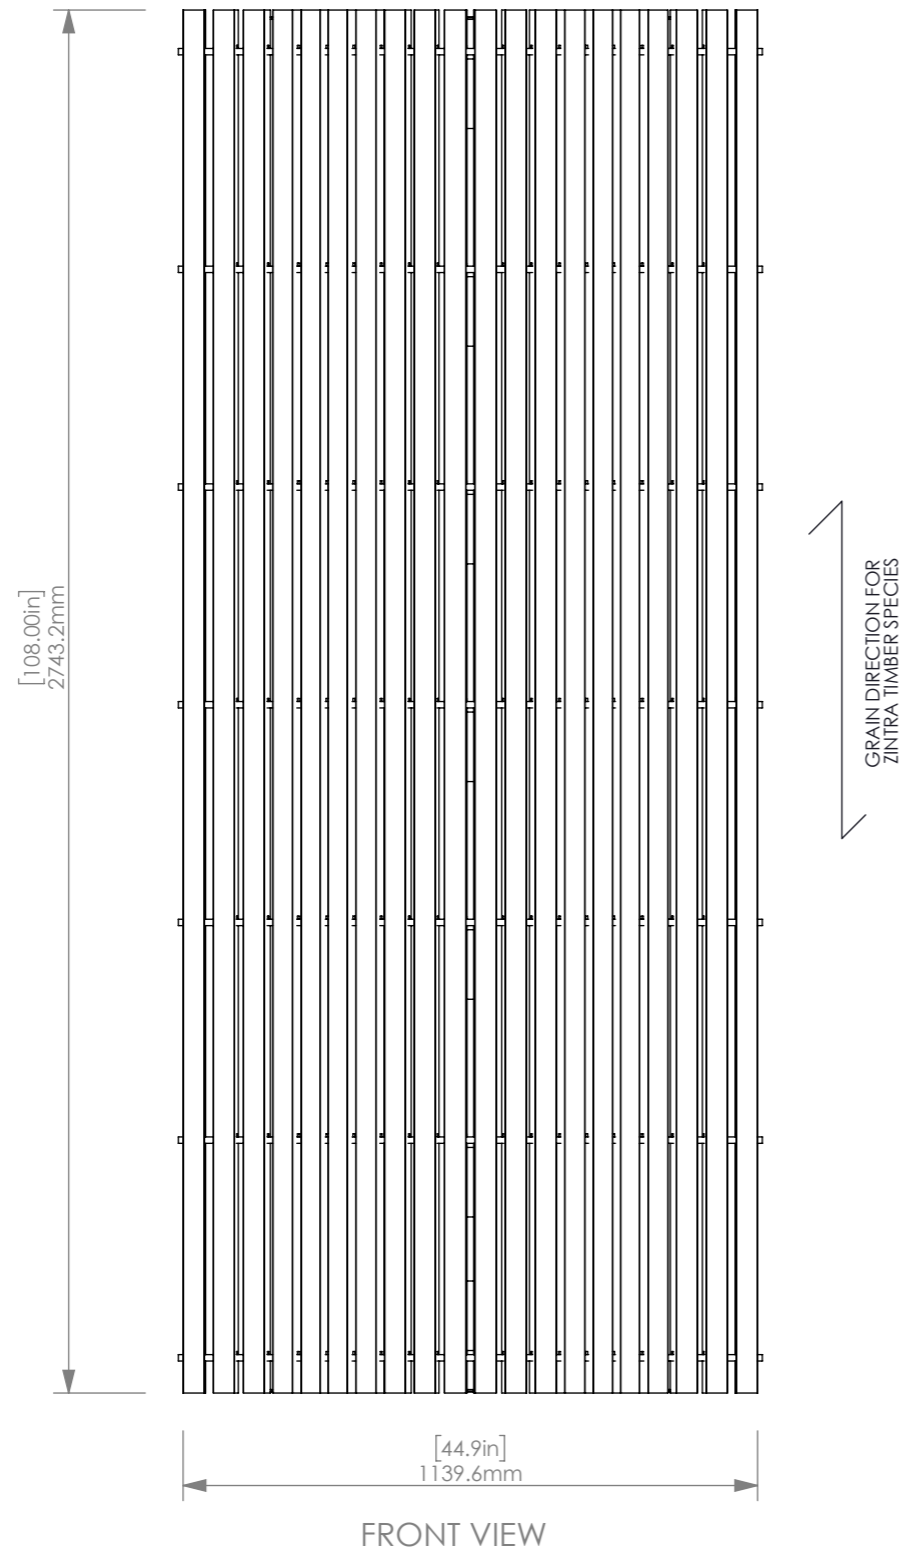

FRONT VIEW

ISOMETRIC VIEW

ITEM NO.	Description	Material	Finish	QTY.
1	Curved Stick - Narrow	Zintra	As Per Order	20
2	Curved Rib	Zintra	Ash	7
3	Rib's Support	Zintra	Ash	7
4	Zintra Curved - Crossrunner	Aluminium	As Per Order	3
5	18-8 Stainless Steel Hex Drive Flat Head Screw	18-8 Stainless Steel	Polished Steel	28
6	End Cap for 1" Tube	PVC	As Per Order	6
7	Tube Connector	Zintra	Ash	3