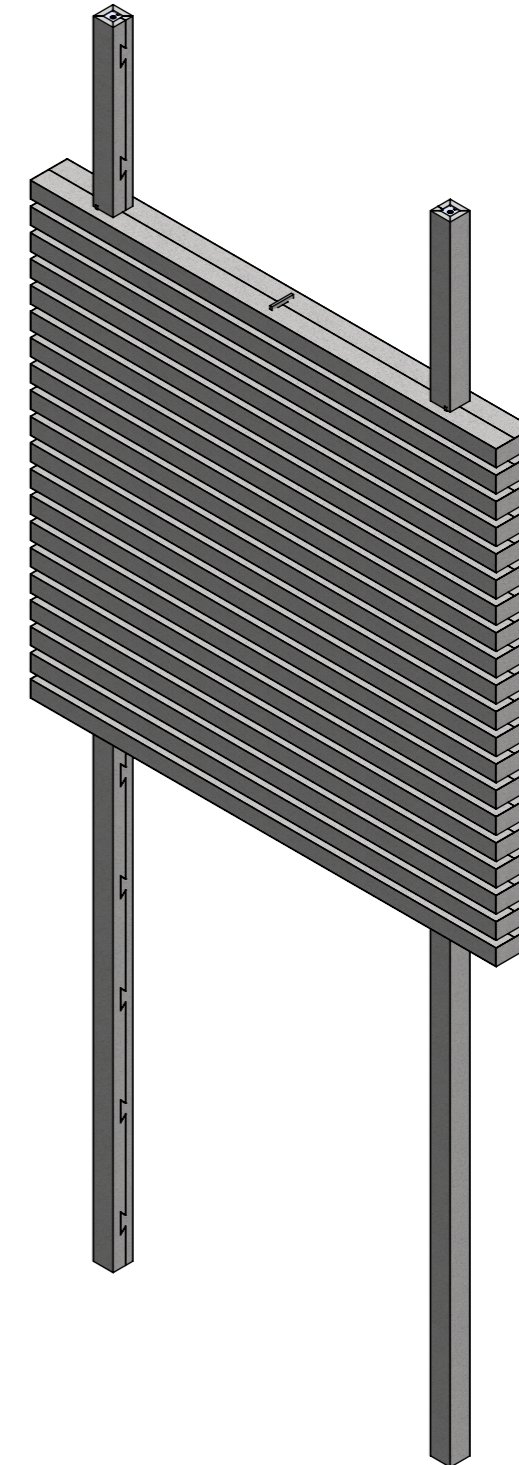

FRONT VIEW

ISOMETRIC VIEW

ITEM NO.	Description	Material	Finish	QTY.
1	DBL SDD Landscape Vertical Aluminium Tube Assembly	See Individual Parts	See Individual Parts	2
2	DBL SDD Landscape Acrylic Comb	Acrylic	Clear	3
3	18-8 Stainless Steel Phillips Rounded Head Drilling Screws	18-8 Stainless Steel	Polished Steel	12
4	DBL SDD Landscape Narrow Stick	Zintra	As Per Order	40
5	DBL SDD Landscape Tube Cover	Zintra	As Per Order	4
6	DBL SDD Landscape Narrow End Cap	PVC	As Per Order	40

SIDE VIEW

FRONT VIEW

EXPLODED