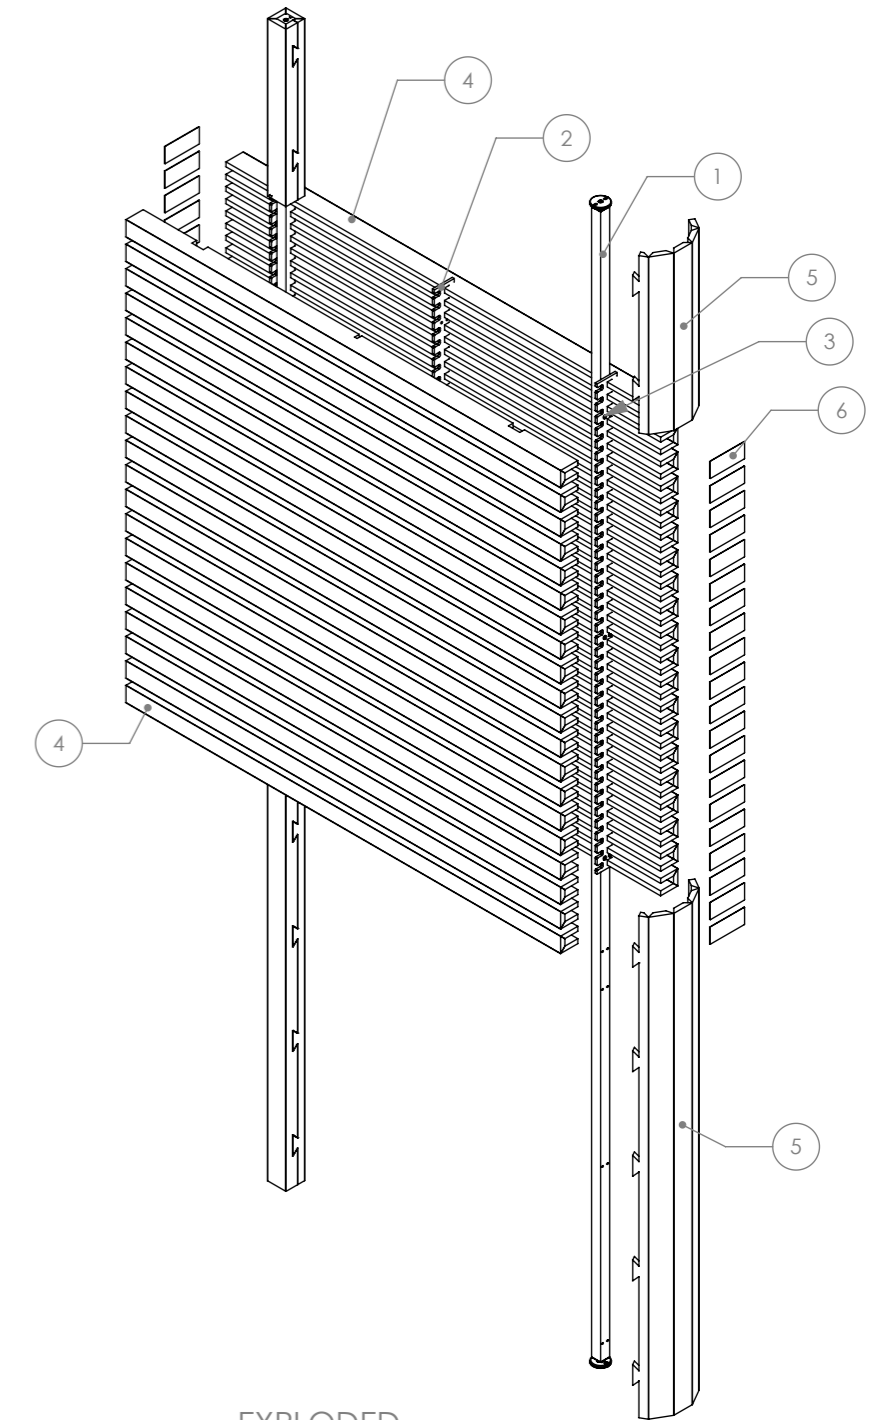

FRONT VIEW

ISOMETRIC VIEW

ITEM NO.	Description	Material	Finish	QTY.
1	DBL SDD Landscape Vertical Aluminium Tube Assembly	See Individual Parts	See Individual Parts	2
2	DBL SDD Landscape Acrylic Comb	Acrylic	Clear	3
3	18-8 Stainless Steel Phillips Rounded Head Drilling Screws	18-8 Stainless Steel	Polished Steel	12
4	DBL SDD Landscape Narrow Stick	Zintra	As Per Order	40
5	DBL SDD Landscape Tube Cover	Zintra	As Per Order	4
6	DBL SDD Landscape Narrow End Cap	PVC	As Per Order	40

SIDE VIEW

FRONT VIEW

EXPLODED