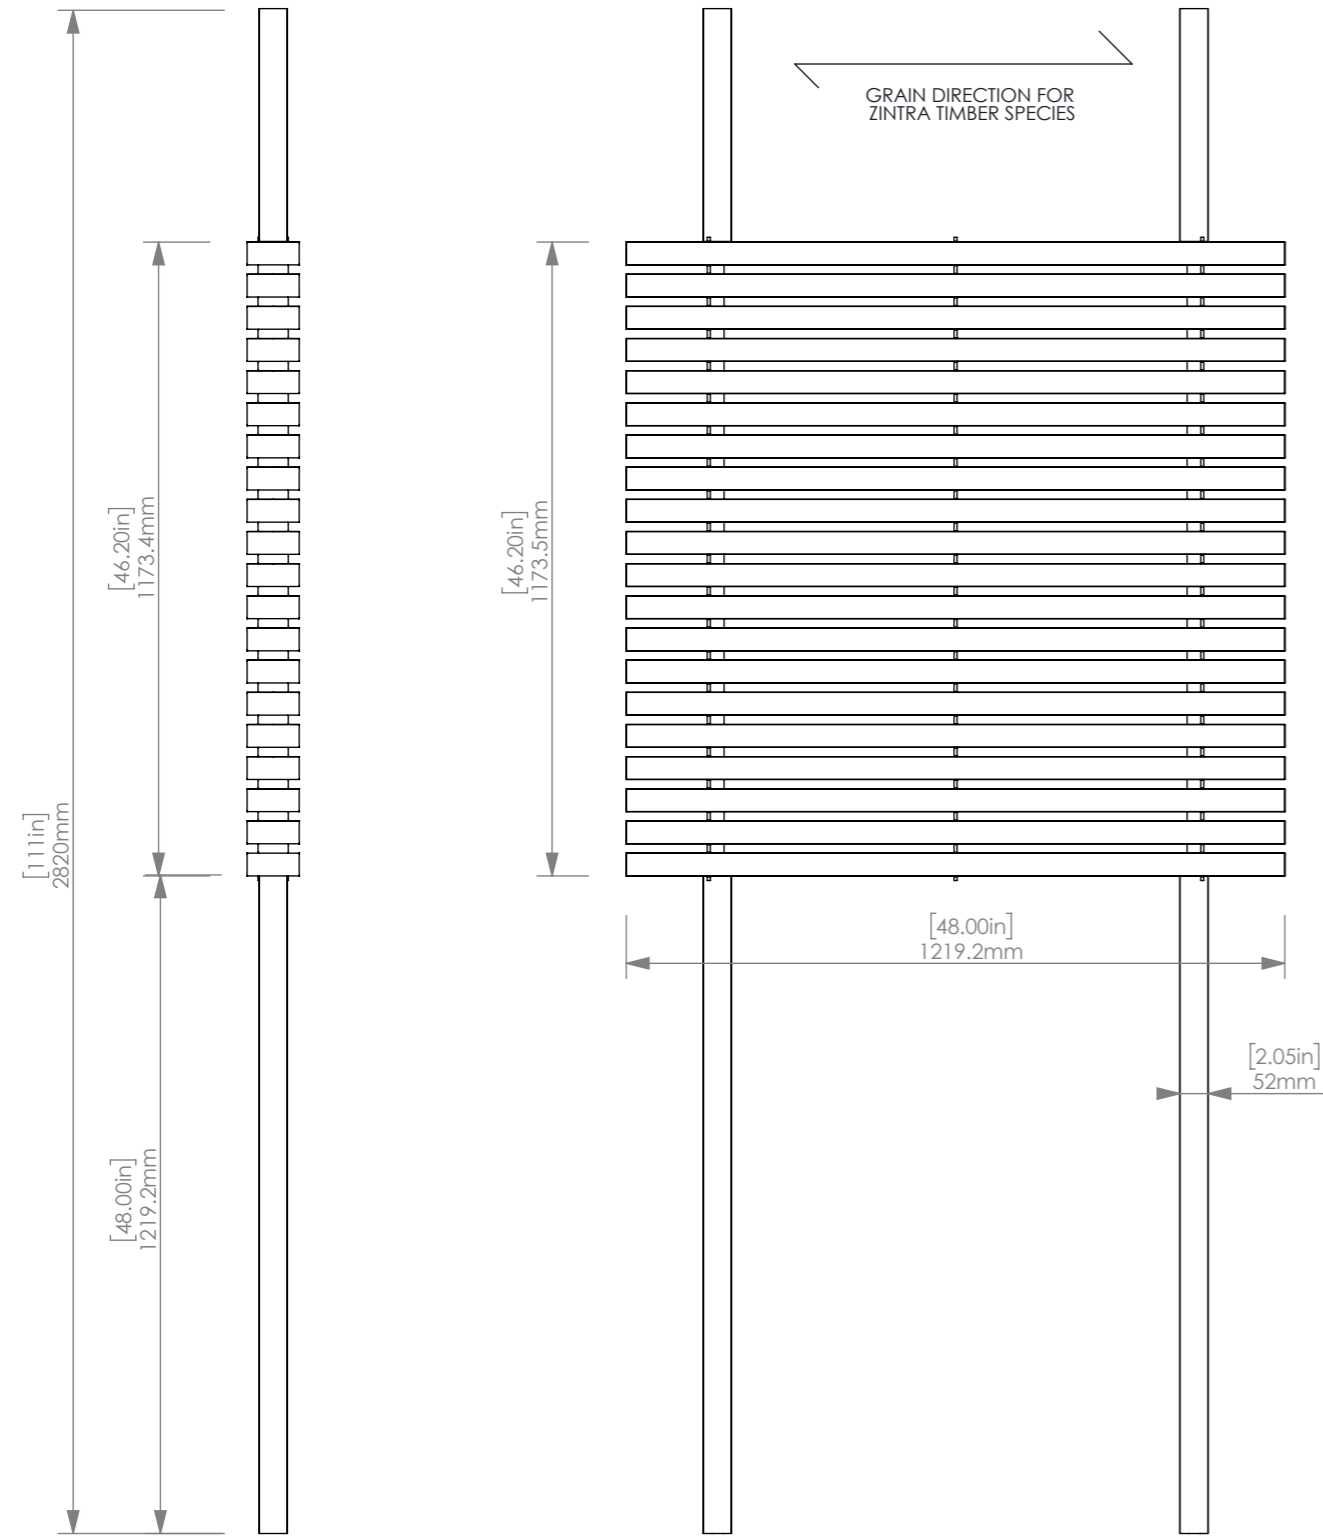

FRONT VIEW

ISOMETRIC VIEW

ITEM NO.	Description	Material	Finish	QTY.
1	DBL SDD Landscape Vertical Aluminium Tube Assembly	See Individual Parts	See Individual Parts	2
2	DBL SDD Landscape Acrylic Comb	Acrylic	Clear	3
3	18-8 Stainless Steel Phillips Rounded Head Drilling Screws	18-8 Stainless Steel	Polished Steel	12
4	DBL SDD Landscape Narrow Stick	Zintra	As Per Order	40
5	DBL SDD Landscape Tube Cover	Zintra	As Per Order	4
6	DBL SDD Landscape Narrow End Cap	PVC	As Per Order	40

SIDE VIEW

FRONT VIEW

EXPLODED