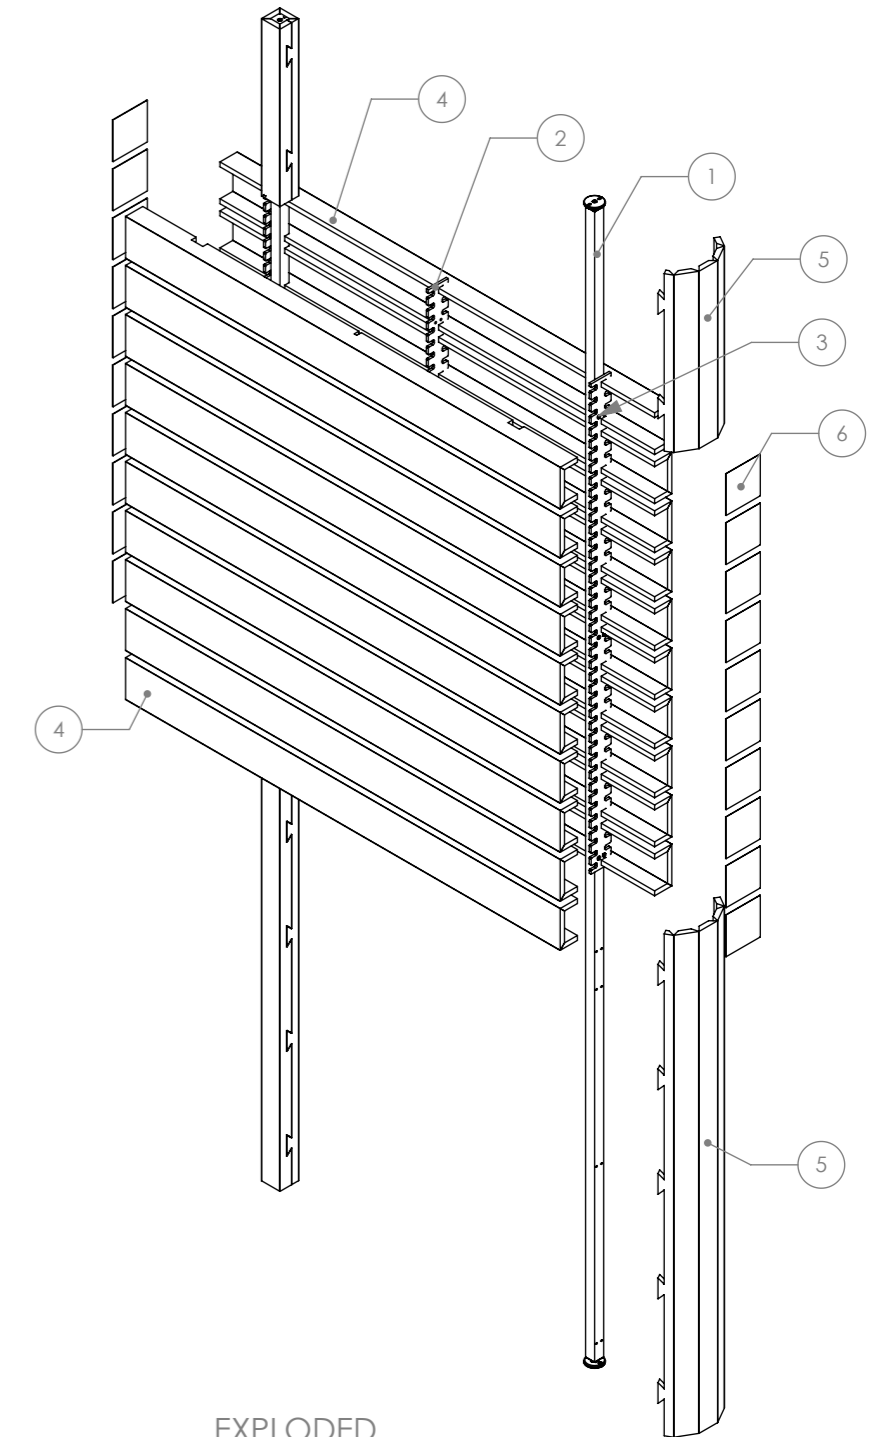

FRONT VIEW

ISOMETRIC VIEW

ITEM NO.	Description	Material	Finish	QTY.
1	DBL SDD Landscape Vertical Aluminium Tube Assembly	See Individual Parts	See Individual Parts	2
2	DBL SDD Landscape Acrylic Comb	Acrylic	Clear	3
3	18-8 Stainless Steel Phillips Rounded Head Drilling Screws	18-8 Stainless Steel	Polished Steel	12
4	DBL SDD Landscape Wide Stick	Zintra	As Per Order	20
5	DBL SDD Landscape Tube Cover	Zintra	As Per Order	4
6	DBL SDD Landscape Wide End Cap	PVC	AS PER ORDER	20

SIDE VIEW

FRONT VIEW

EXPLODED