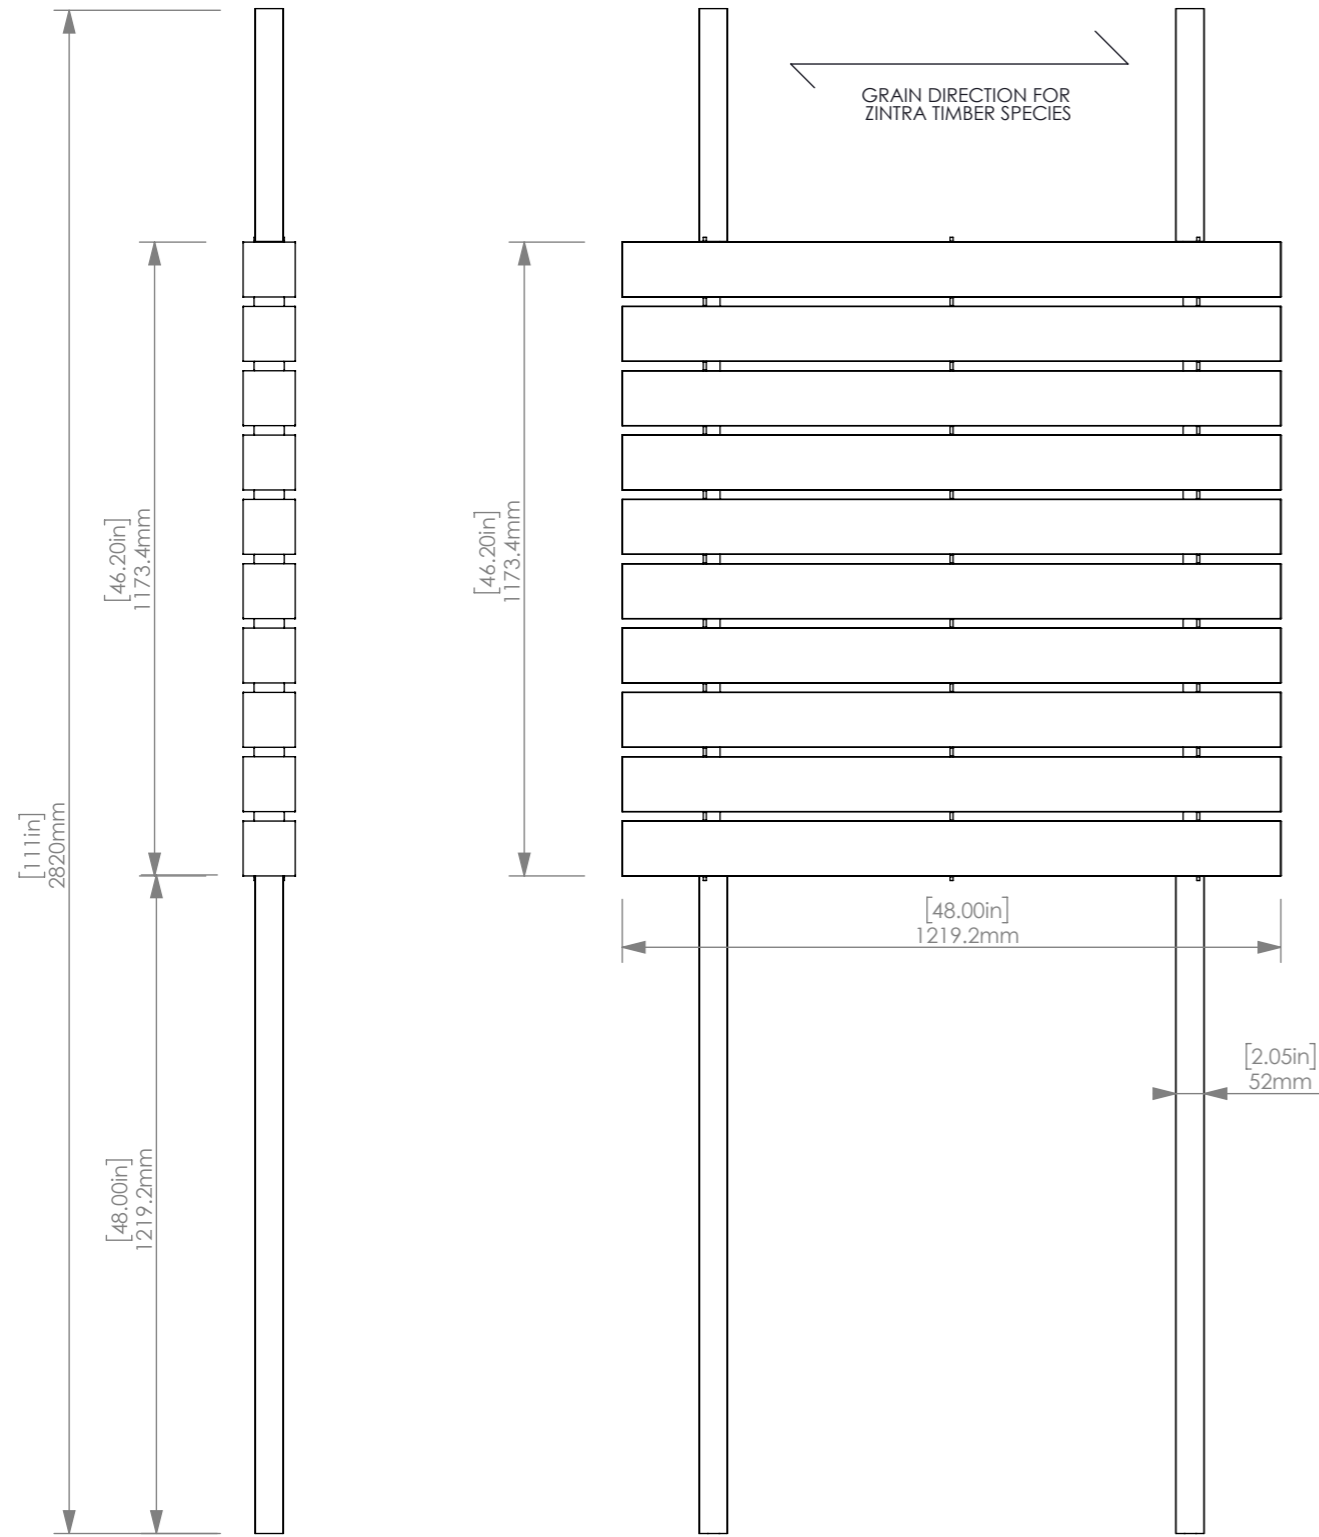

FRONT VIEW

ISOMETRIC VIEW

ITEM NO.	Description	Material	Finish	QTY.
1	DBL SDD Landscape Vertical Aluminium Tube Assembly	See Individual Parts	See Individual Parts	2
2	DBL SDD Landscape Acrylic Comb	Acrylic	Clear	3
3	18-8 Stainless Steel Phillips Rounded Head Drilling Screws	18-8 Stainless Steel	Polished Steel	12
4	DBL SDD Landscape Wide Stick	Zintra	As Per Order	20
5	DBL SDD Landscape Tube Cover	Zintra	As Per Order	4
6	DBL SDD Landscape Wide End Cap	PVC	AS PER ORDER	20

SIDE VIEW

FRONT VIEW

EXPLODED