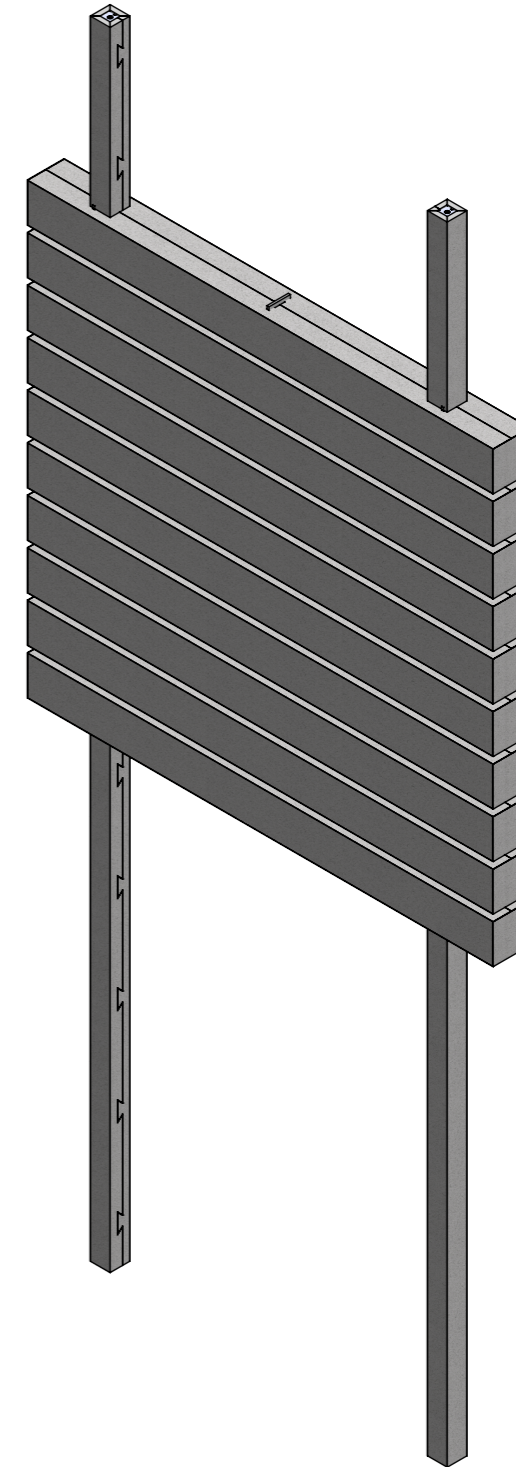

FRONT VIEW

ISOMETRIC VIEW

ITEM NO.	Description	Material	Finish	QTY.
1	DBL SDD Landscape Vertical Aluminium Tube Assembly	See Individual Parts	See Individual Parts	2
2	DBL SDD Landscape Acrylic Comb	Acrylic	Clear	3
3	18-8 Stainless Steel Phillips Rounded Head Drilling Screws	18-8 Stainless Steel	Polished Steel	12
4	DBL SDD Landscape Wide Stick	Zintra	As Per Order	20
5	DBL SDD Landscape Tube Cover	Zintra	As Per Order	4
6	DBL SDD Landscape Wide End Cap	PVC	AS PER ORDER	20

SIDE VIEW

FRONT VIEW

EXPLODED