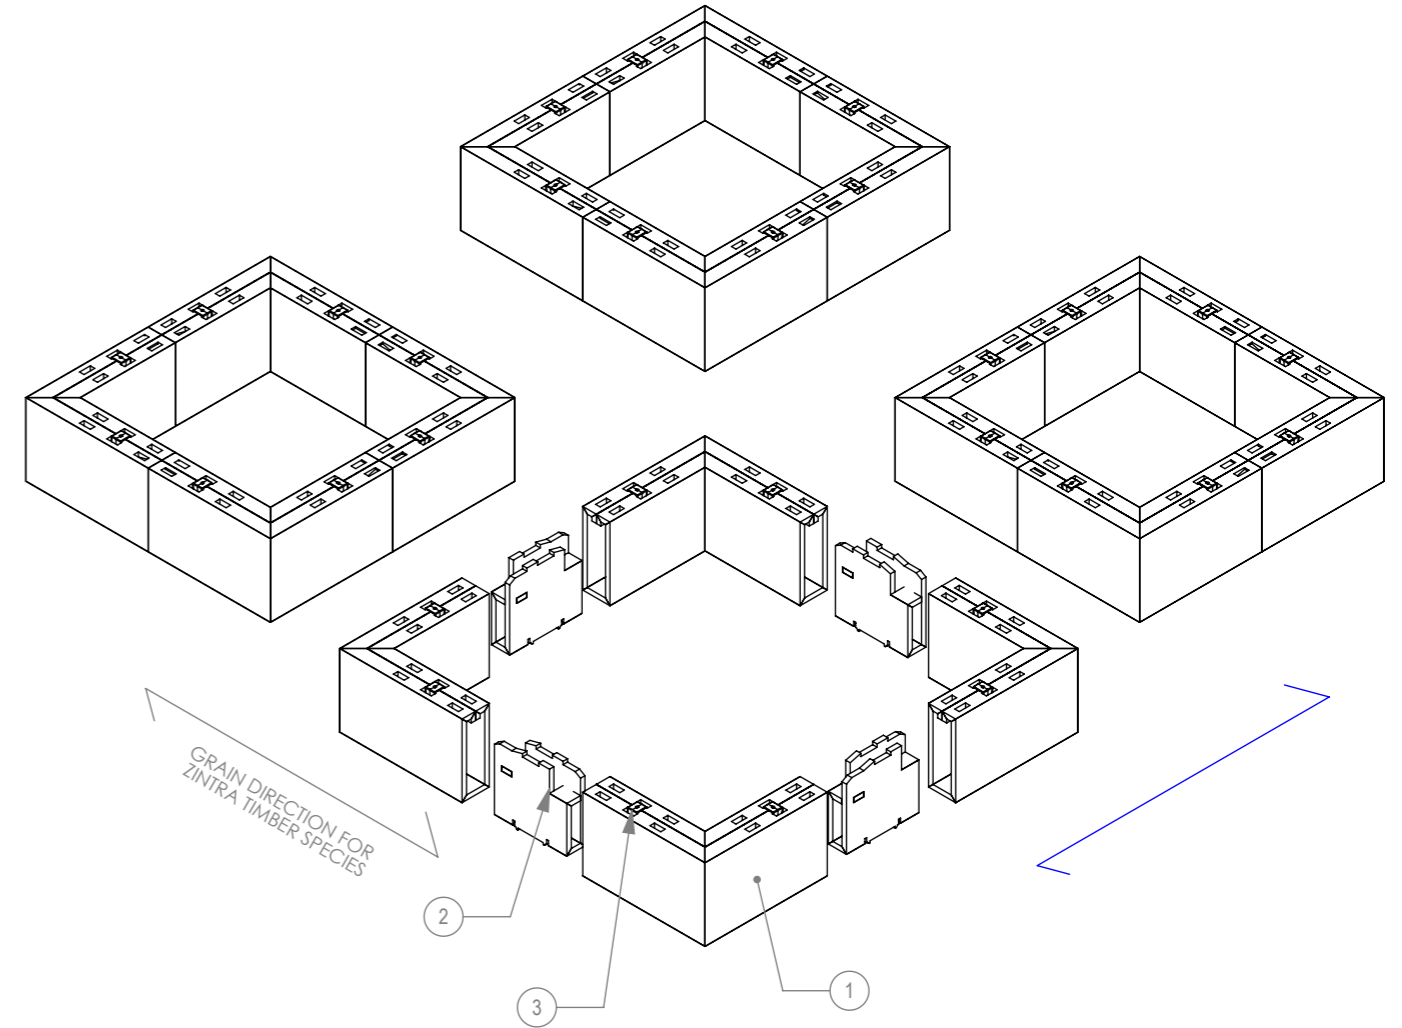

ISOMETRIC

ITEM NO.	Description	Material	Finish	QTY.
1	13.5in x 8in Corner Beam	ZINTRA	AS PER ORDER	16
2	8in Beam Connector	ZINTRA	AS PER OREDER	16
3	Beams Clip	POLYCARBONATE	CLEAR	32

SIDE VIEW

TOP VIEW

EXPLODED