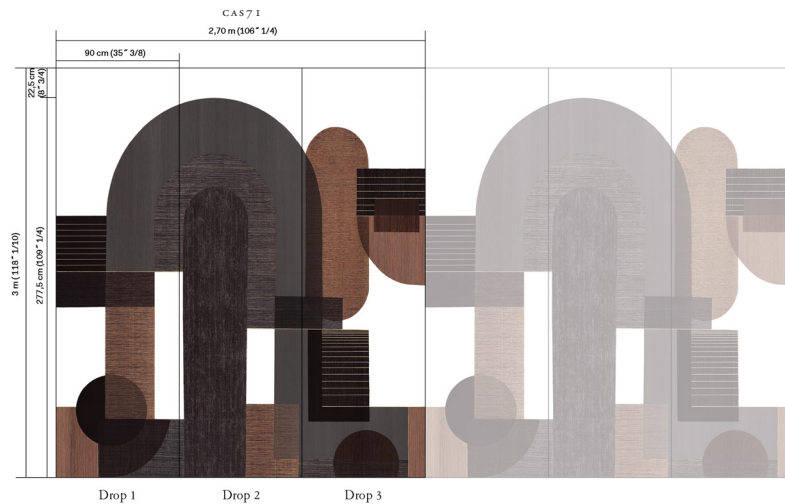

OMEXCO
Fine Belgian Wallcoverings

CASCA
PRINTED CORK

CAS 7 I

NB: The portrayed colours may differ from reality.

Reference CAS 7 I - GRAPHICAL PLAY

CAS 7 I : Panoramic design of 3 drops. Total dimension 2,70 x 3 m (106" 1/4 x 118" 1/10).
This panoramic has been created as a continuous design and can therefore be repeated endlessly.
Custom height/width as of 4 drops. Weight: $\pm 283 \text{ g/m}^2$ ($\pm 9.62 \text{ g/sq yd}$).

Width of the wallcovering.

Panoramic design of 3 drops.

The design needs a straight match.

Fire resistant:
EU: D, s1-d0
US: class A

Ecological.

Light resistant:
Xeno test 5-6.

Apply a ready mixed PVA or EVA clear adhesive directly to the wall, no need to humidify the back of the wallcovering.