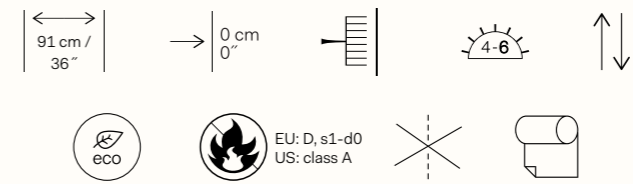

TACTILITY

« A subtle arrangement of matt and smooth cork oak in six colourways »

CAS42