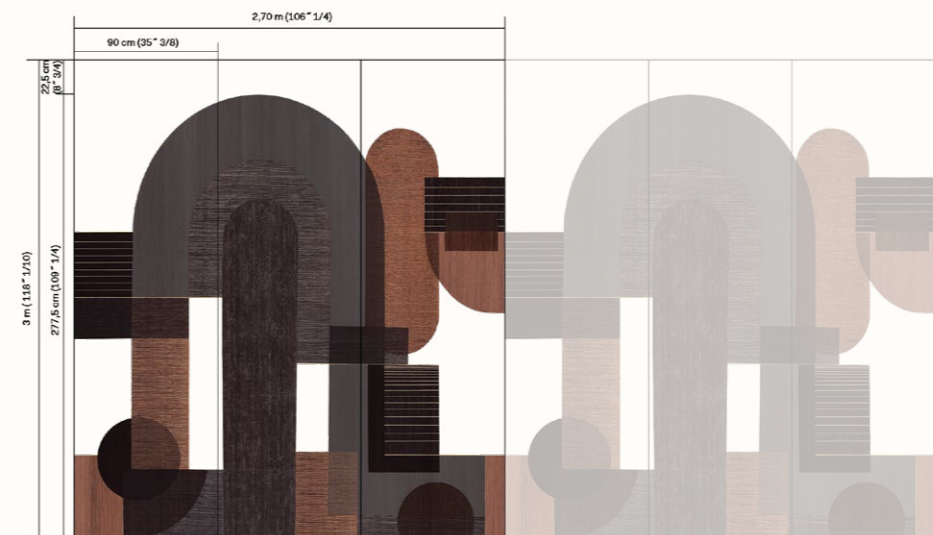

OMEXCO
Fine Belgian Wallcoverings

MOTION

« The pure feel of bark captured in an organic motion of wood-toned details »

EU: D, s1-d0
US: class A

CAS31

CAS32

GRAPHICAL PLAY, CAS71

OMEXCO
Fine Belgian Wallcoverings

GRAPHICAL PLAY

« A contemporary panoramic design printed on a layer of cork streaked with gold accents »

CAS71: Panoramic design of 3 drops. Total dimension 2,70 x 3 m (106" 1/4 x 118" 1/10). This panoramic has been created as a continuous design and can therefore be repeated endlessly. Custom height/width as of 4 drops.