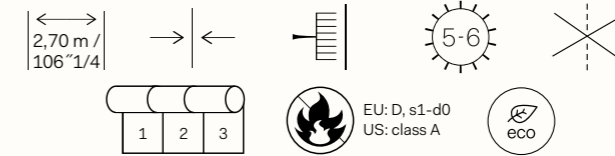

GRAPHICAL PLAY

« A contemporary panoramic design printed on a layer of cork streaked with gold accents »

CAS71: Panoramic design of 3 drops. Total dimension 2,70 x 3 m (106" 1/4 x 118" 1/10). This panoramic has been created as a continuous design and can therefore be repeated endlessly. Custom height/width as of 4 drops.