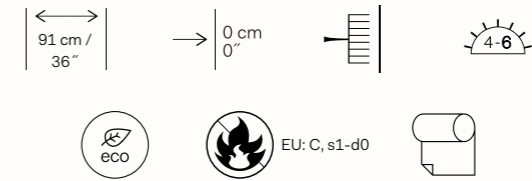

OMEXCO
Fine Belgian Wallcoverings

MULBERRY

« A lavish variation of mulberry bark worked in a check pattern and available in five colours »

CAS 2 1