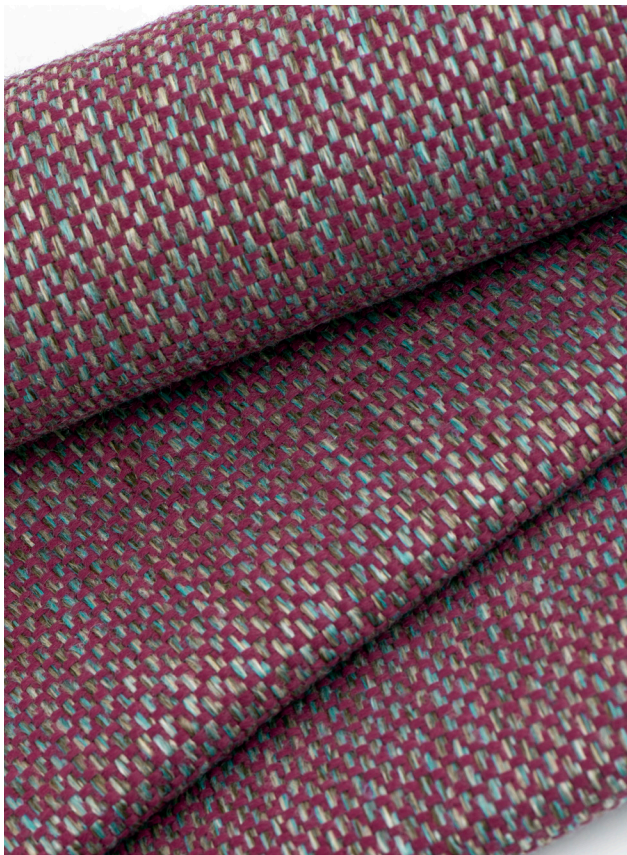

Sculpture 1011826

Mermaid 1011814

Meadow 1011815