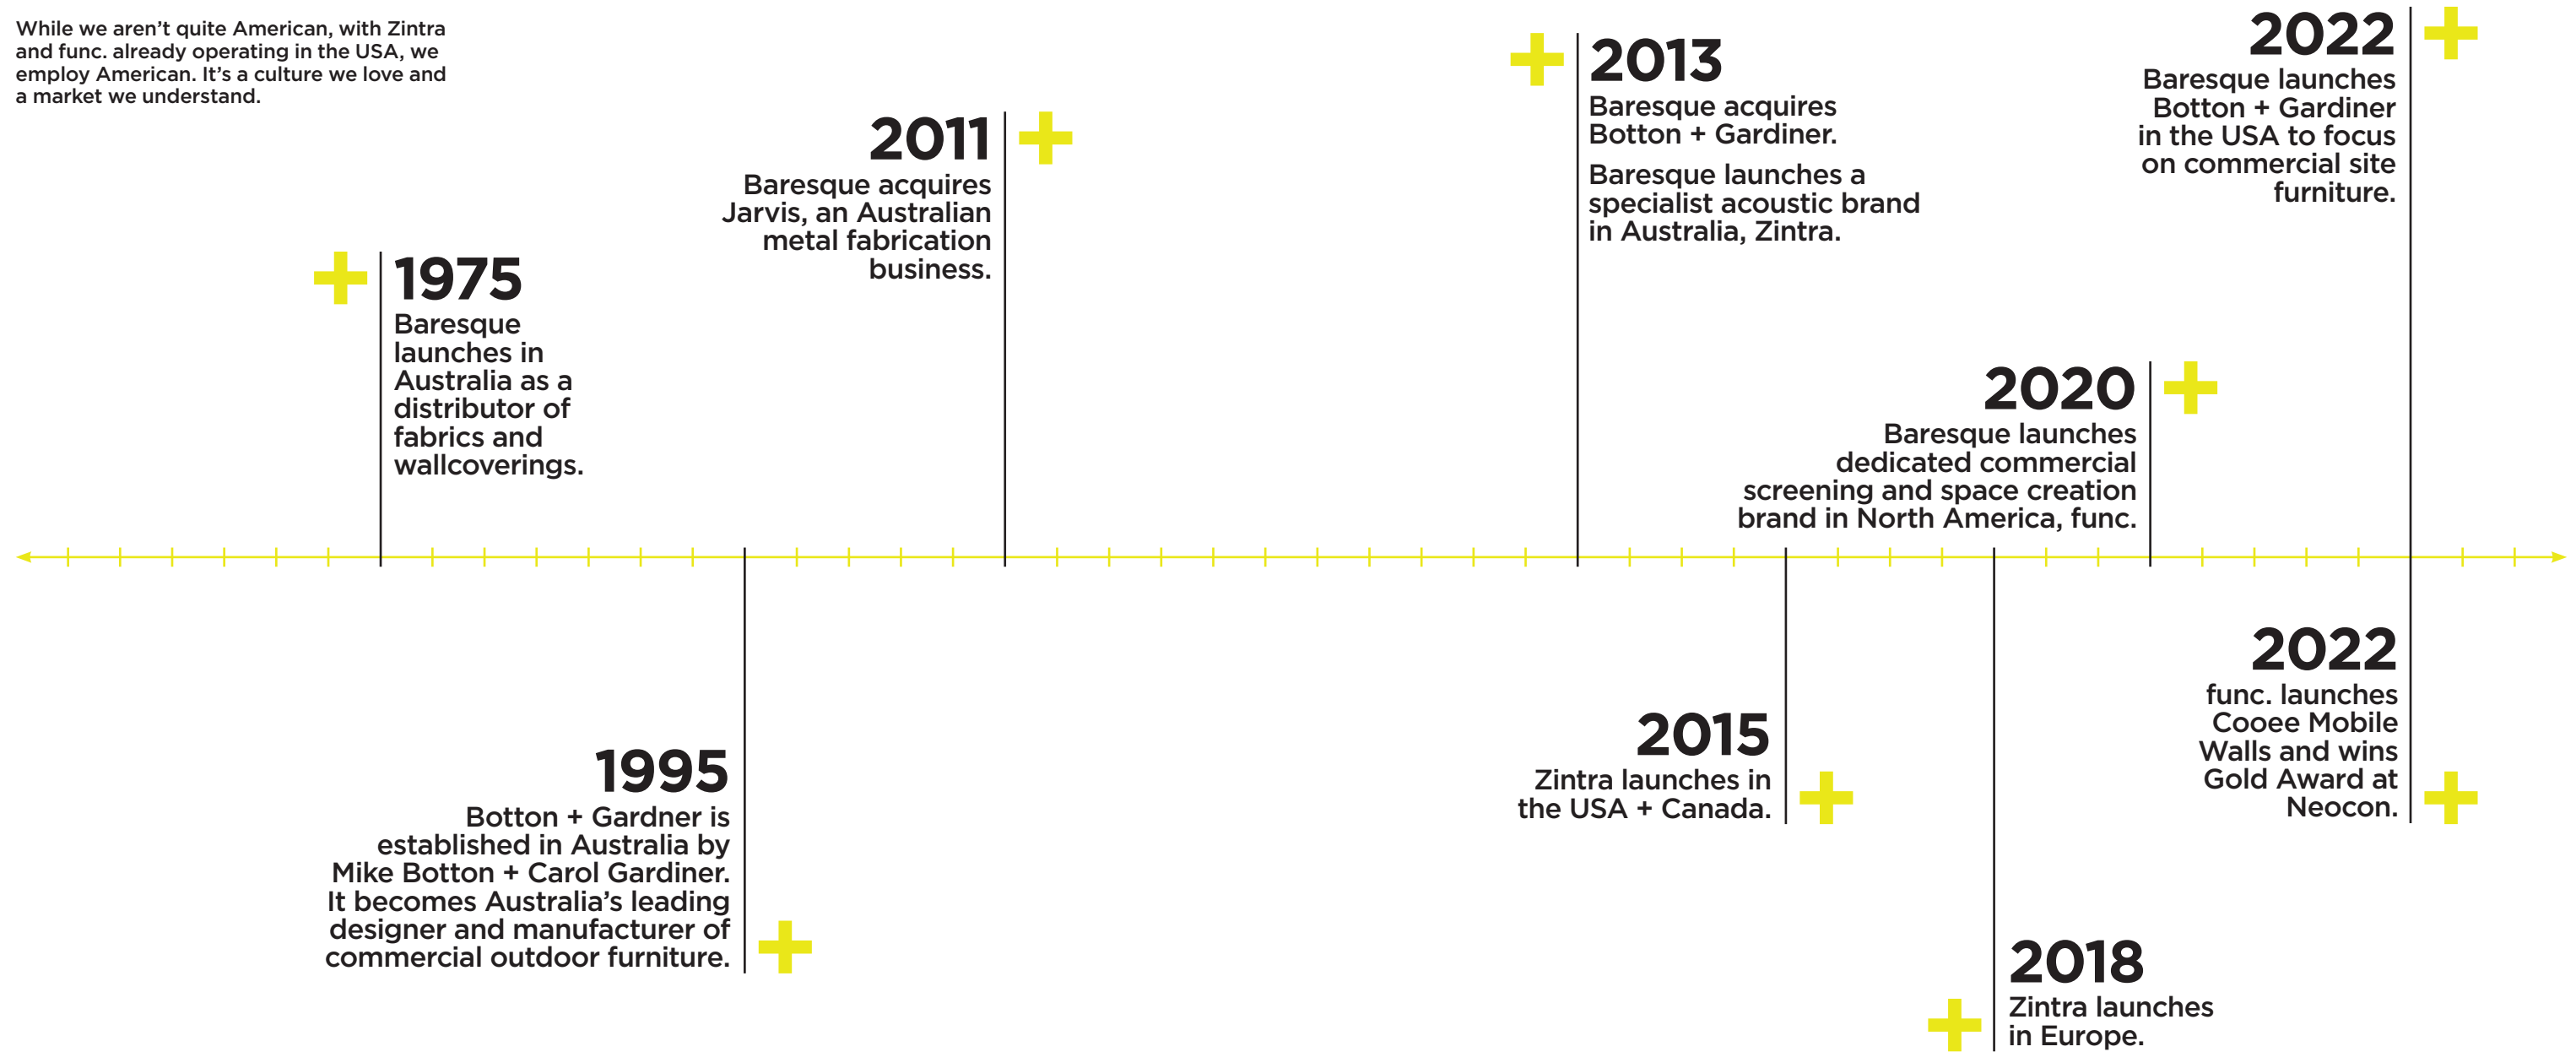

Botton + Gardiner is part of the Baresque Group, an Australian family business that specializes in commercial furniture, acoustics, fabrics and wallcoverings.

We've expanded from our home in Australia to Europe and North America, and now have our US headquarters in Dallas, Texas.

While we aren't quite American, with Zintra and func. already operating in the USA, we employ American. It's a culture we love and a market we understand.