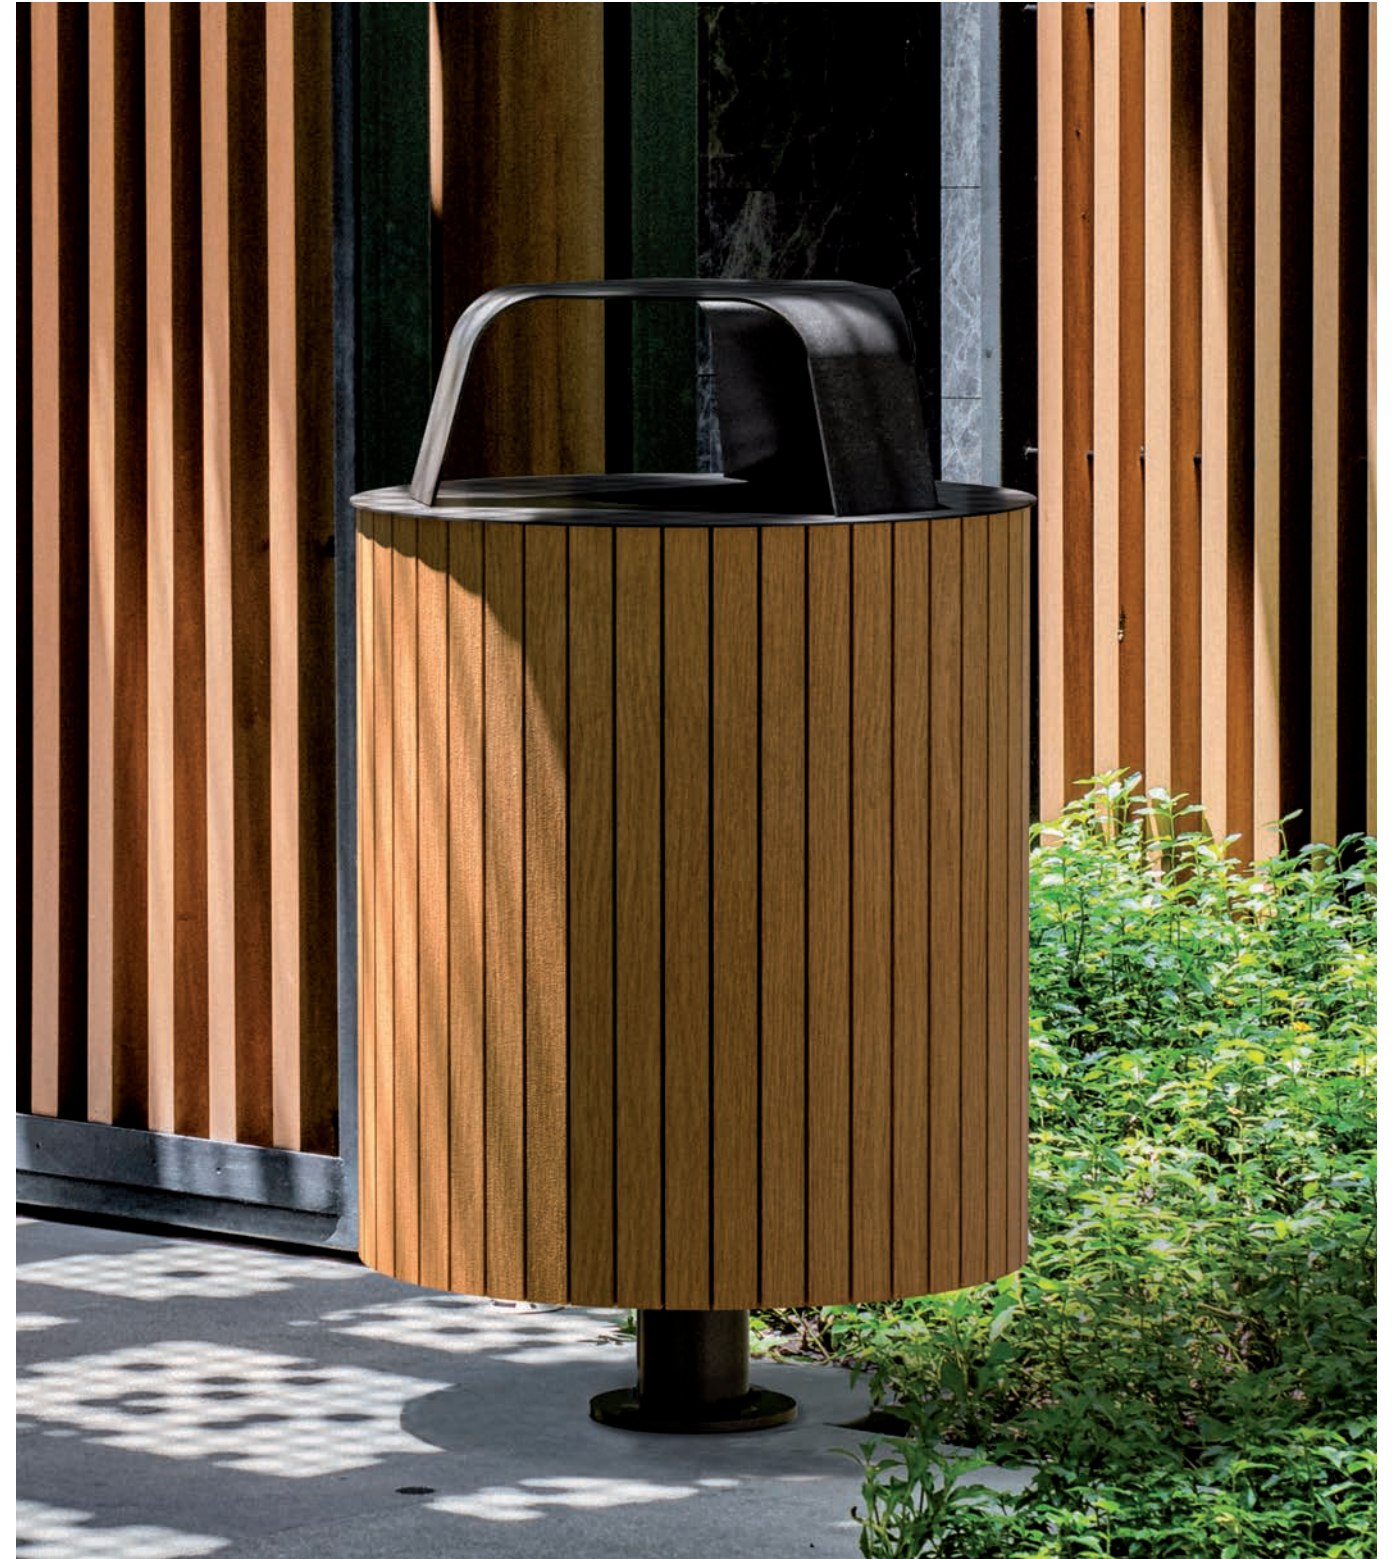

+ manly

Contemporary cylindrical design creates a minimalist aesthetic that complements the curves of modern public spaces, indoors or out. Manly's wide range of hardwood and powder-coated steel options make it a versatile, eye-catching addition to public spaces that need to stand the test of time.