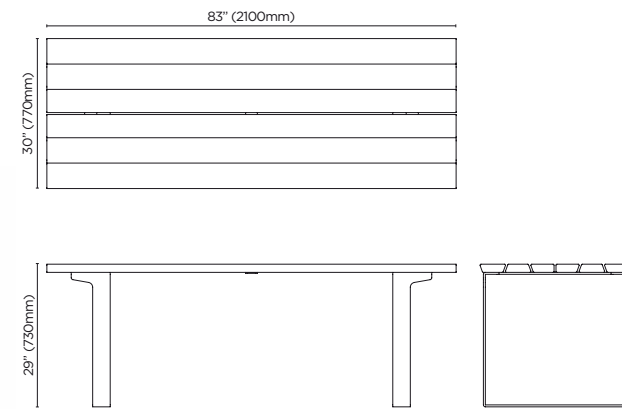

bench

plinth bench

table

plinth seat

seat

materials + finishes

SUSTAINABLE HARDWOOD

AUSTRALIAN EUCALYPTUS
uv-resistant oil finish | light