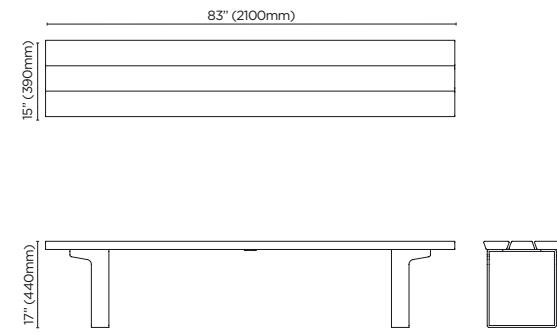

bench

plinth bench

table

plinth seat

seat

materials + finishes

SUSTAINABLE HARDWOOD

AUSTRALIAN EUCALYPTUS
uv-resistant oil finish | light