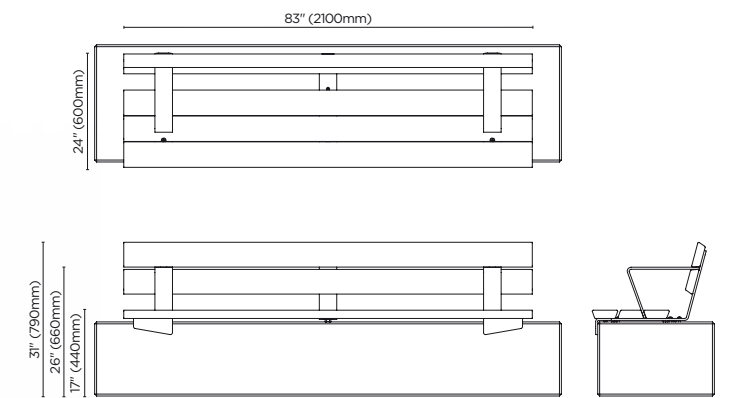

bench

plinth bench

table

plinth seat

seat

materials + finishes

SUSTAINABLE HARDWOOD

AUSTRALIAN EUCALYPTUS
uv-resistant oil finish | light