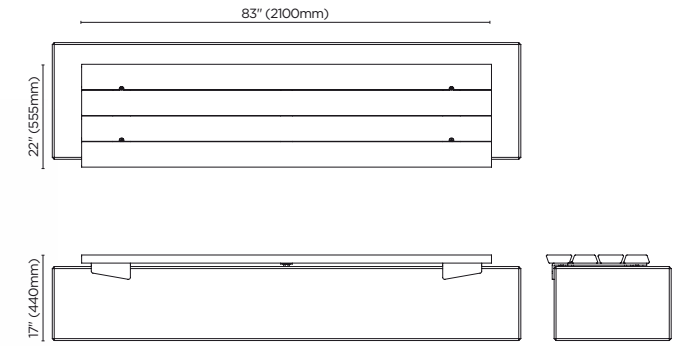

bench

plinth bench

table

plinth seat

seat

materials + finishes

SUSTAINABLE HARDWOOD

AUSTRALIAN EUCALYPTUS
uv-resistant oil finish | light