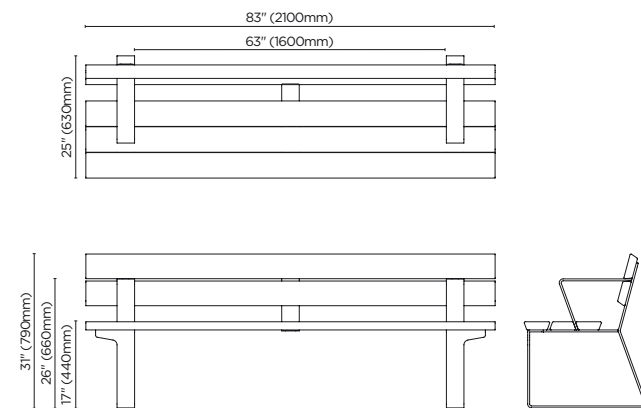

bench

plinth bench

table

plinth seat

seat

materials + finishes

SUSTAINABLE HARDWOOD

AUSTRALIAN EUCALYPTUS
uv-resistant oil finish | light