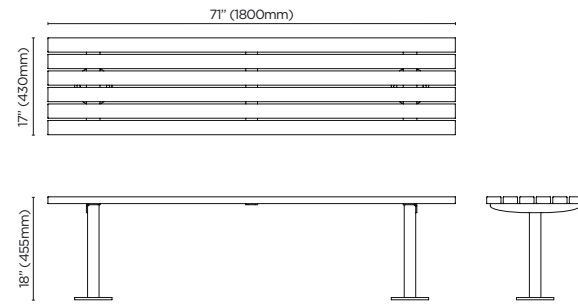

bench

table

curved bench

bollard

seat