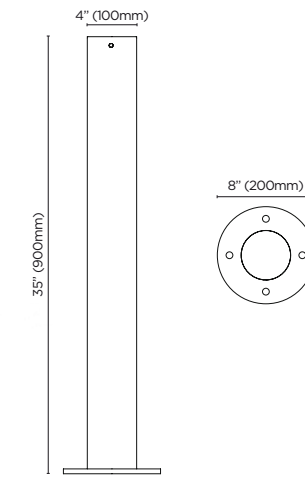

bench

table

curved bench

bollard

seat

materials + finishes

SUSTAINABLE HARDWOOD

AUSTRALIAN EUCALYPTUS
uv-resistant oil finish | light