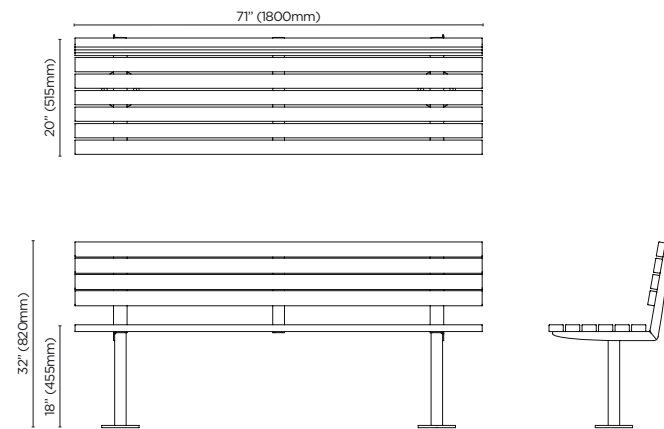

bench

table

curved bench

bollard

seat