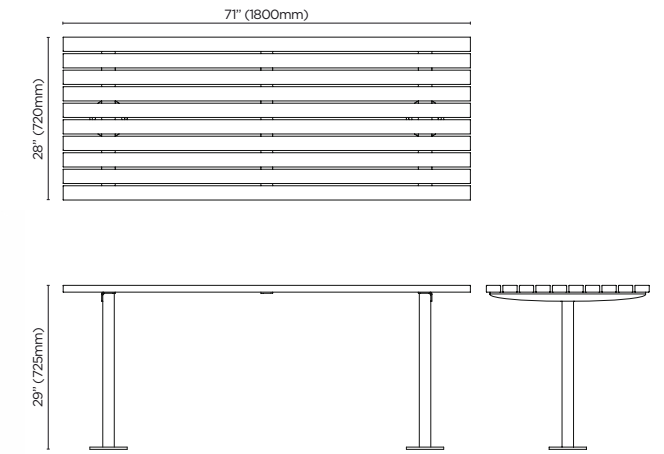

bench

table

curved bench

bollard

seat