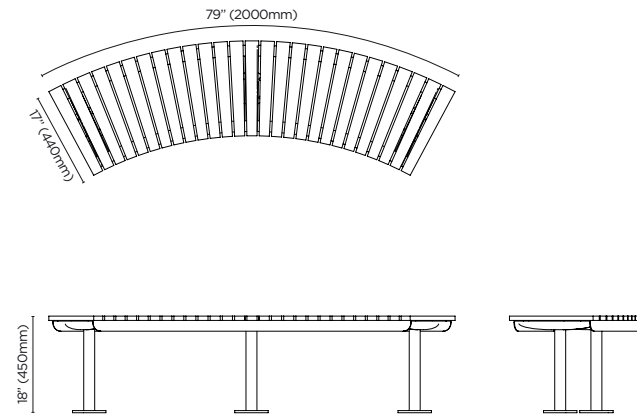

curved bench