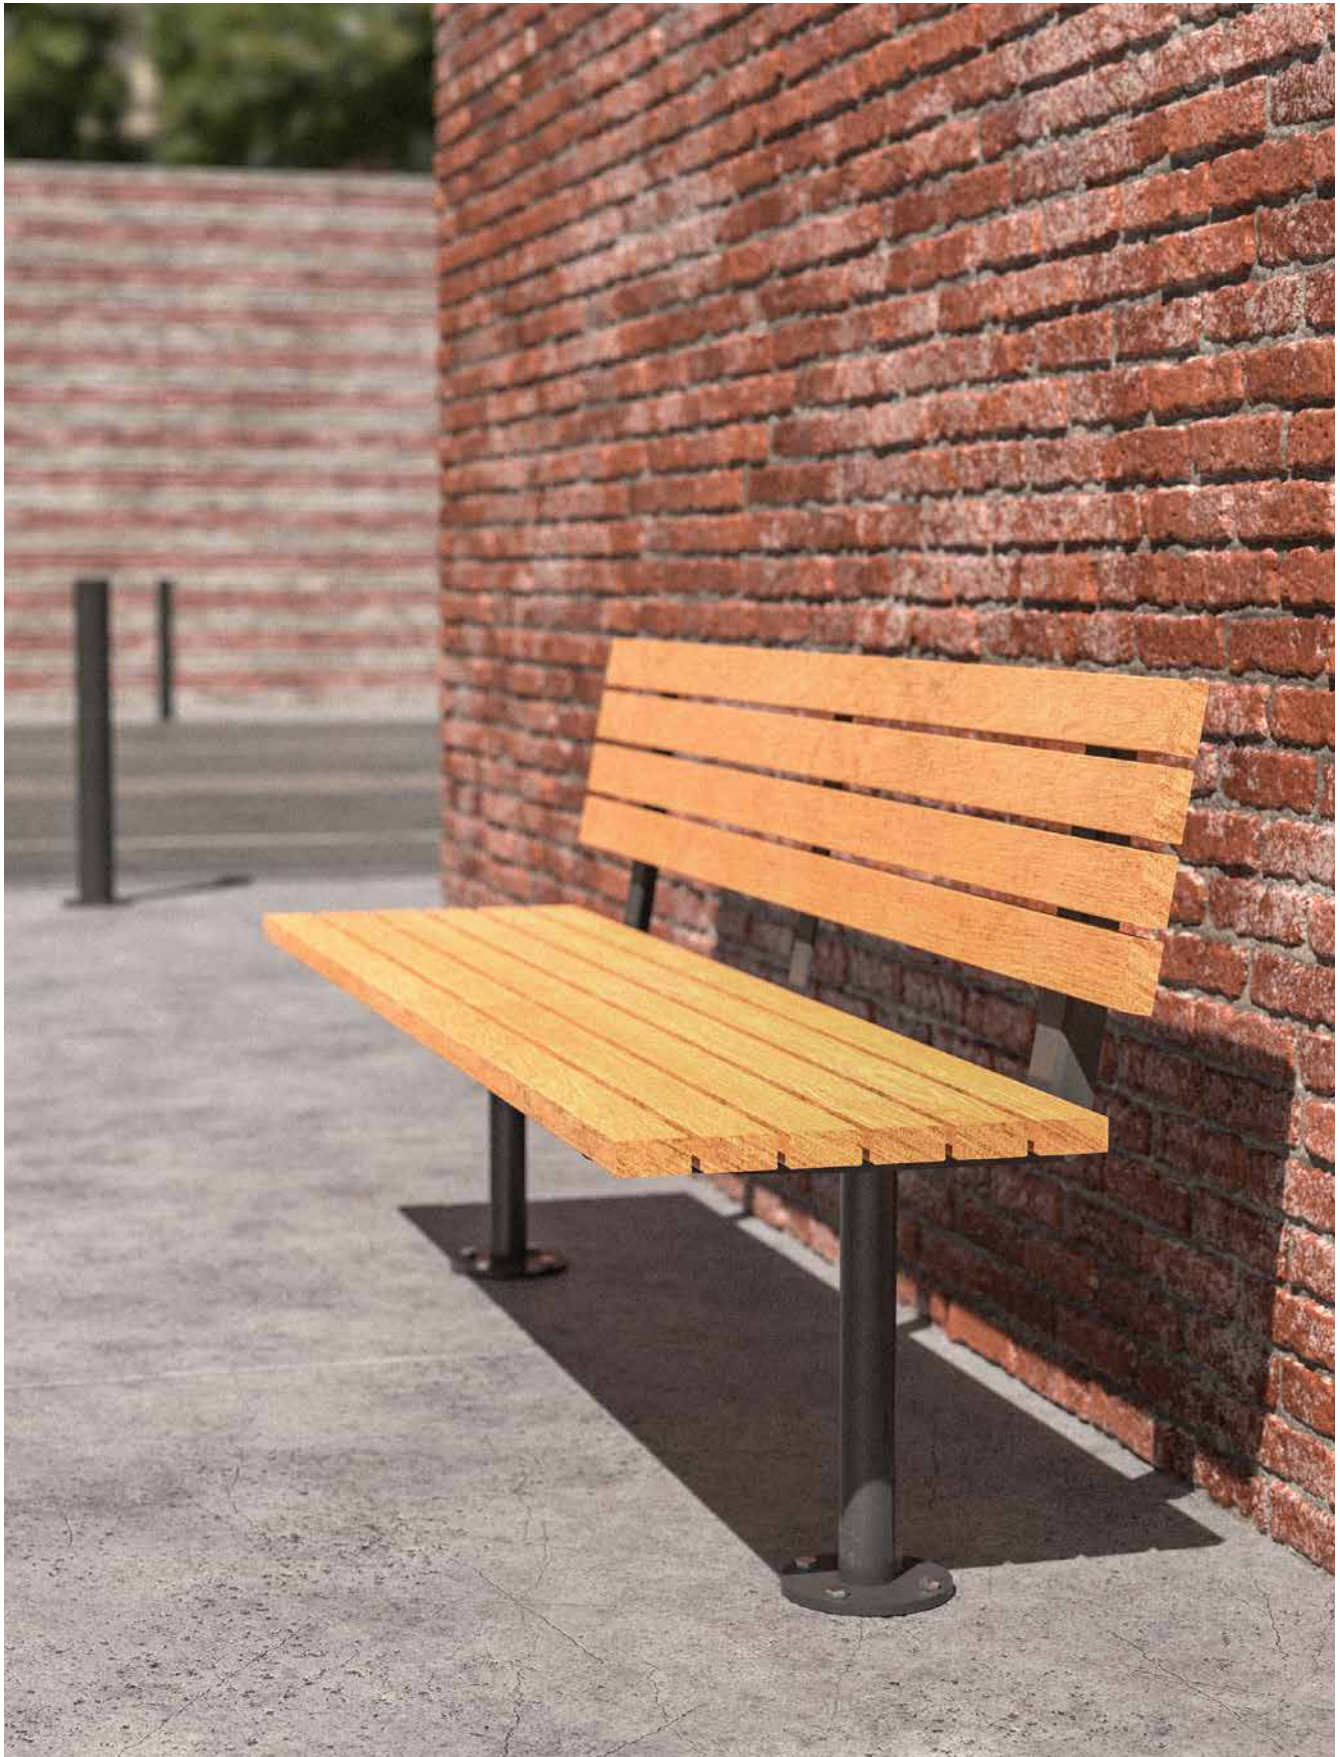

botton + gardiner
PUBLIC SPACE FURNITURE

+1 855-922-8335
bottongardiner.com