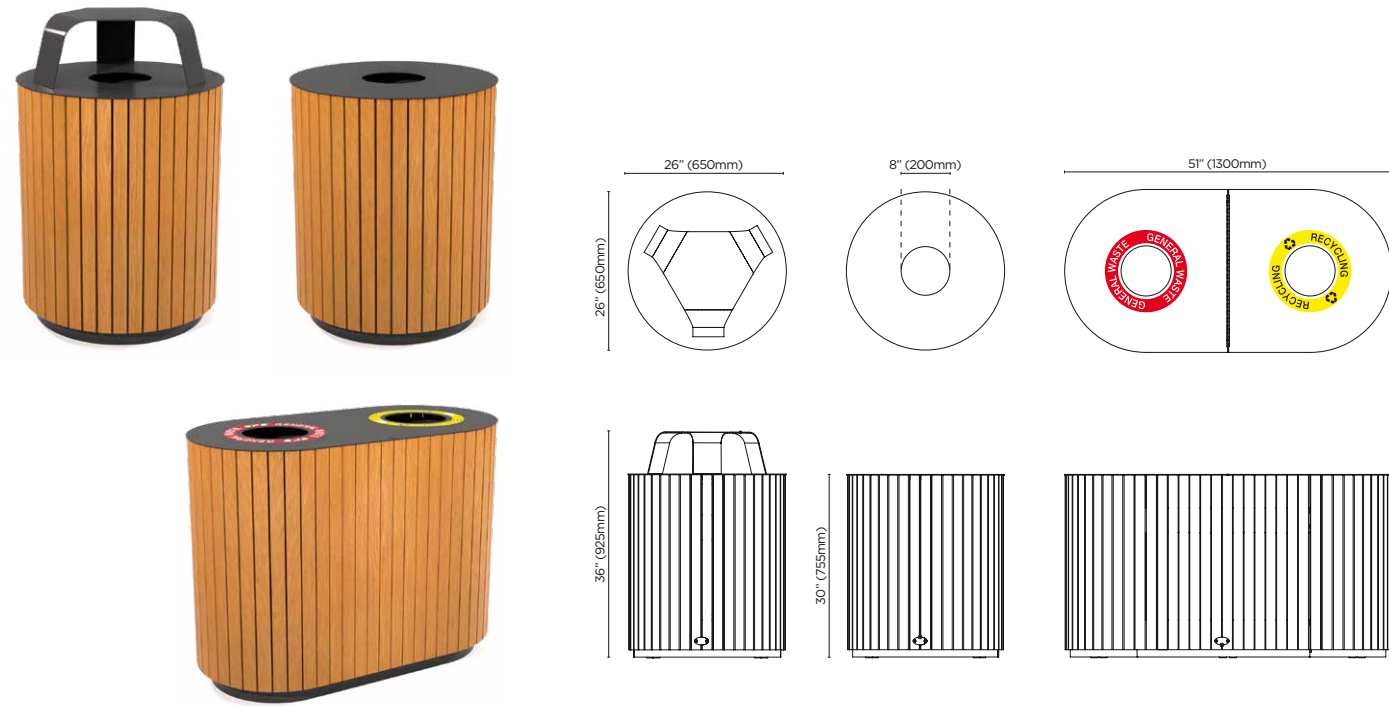

plinth bin: single + single capsule + double capsule

post bin: single + single capsule + double capsule

Manly bin capacity is 20 gal (80L)

materials + finishes

SUSTAINABLE HARDWOOD

AUSTRALIAN EUCALYPTUS
uv-resistant oil finish | light