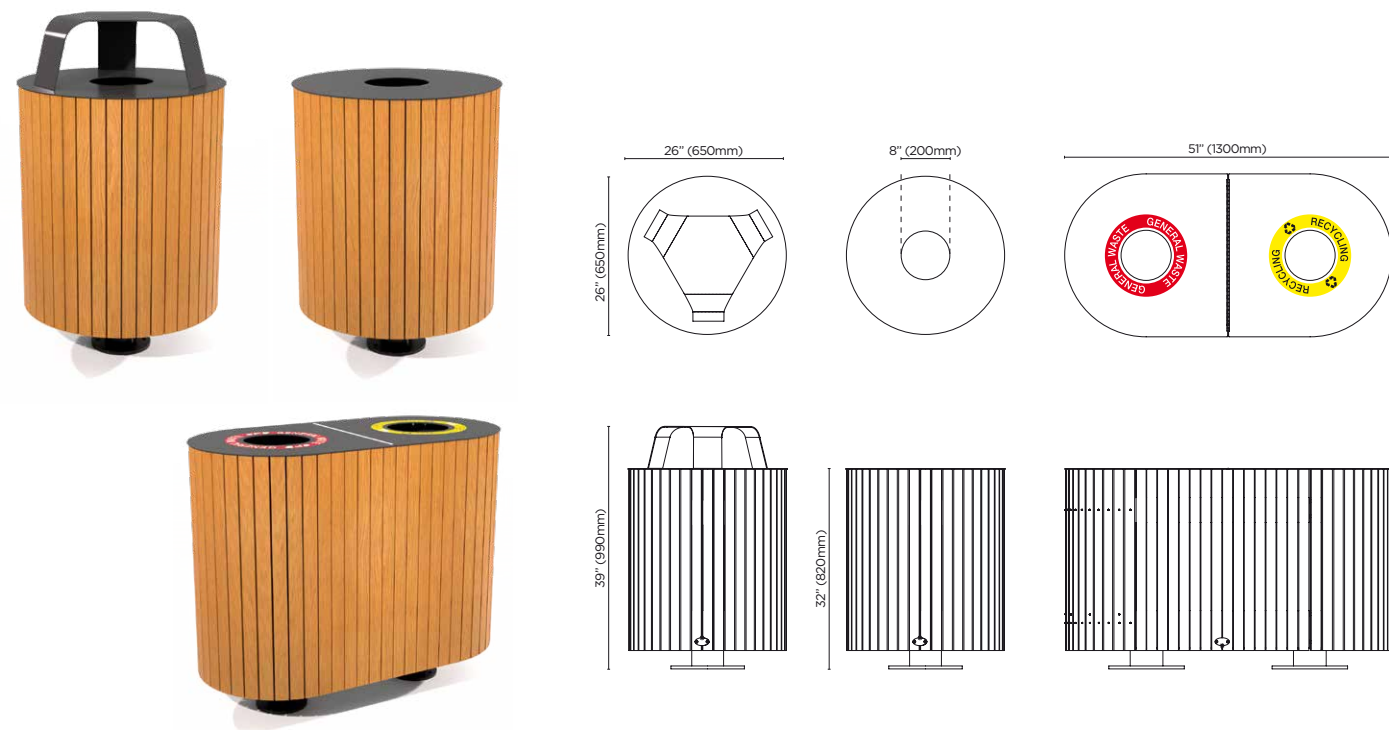

plinth bin: single + single capsule + double capsule

post bin: single + single capsule + double capsule

Manly bin capacity is 20 gal (80L)

materials + finishes

SUSTAINABLE HARDWOOD

AUSTRALIAN EUCALYPTUS
uv-resistant oil finish | light