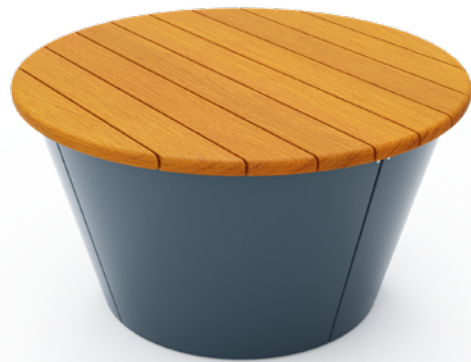

+ mindful manufacturing

Our local manufacturing minimizes, sorts and responsibly disposes of physical and airborne waste material, while reducing carbon-intensive transportation.

+ connect collection

With a range of geometric shapes and interlocking elements, Connect can transform any public space into a social hub. Circular or oblong modular seating designs can be combined with integrated urban planters and tiered heights to create simple to complex configurations.

circle medium low bench

circle large tall bench

circle medium tall bench

circle half medium low bench

circle large low bench

circle half large low bench

circle interlock medium low bench

oblong small low bench

circle interlock large low bench

oblong single backrest small low seat

circle planter large low bench

oblong medium low bench

oblong double backrest medium low seat

oblong corner small low bench

oblong half medium low bench