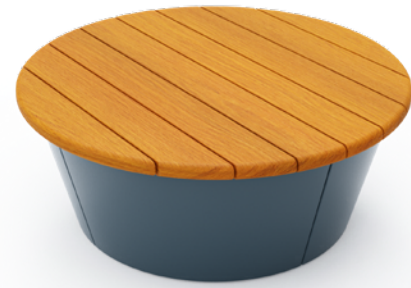

+ mindful manufacturing

Our local manufacturing minimizes, sorts and responsibly disposes of physical and airborne waste material, while reducing carbon-intensive transportation.

+ connect collection

With a range of geometric shapes and interlocking elements, Connect can transform any public space into a social hub. Circular or oblong modular seating designs can be combined with integrated urban planters and tiered heights to create simple to complex configurations.

circle medium low bench

circle large tall bench

circle medium tall bench

circle half medium low bench

circle large low bench

circle half large low bench

circle interlock medium low bench

oblong small low bench

circle interlock large low bench

oblong single backrest small low seat

circle planter large low bench

oblong medium low bench

oblong double backrest medium low seat

oblong corner small low bench

oblong half medium low bench