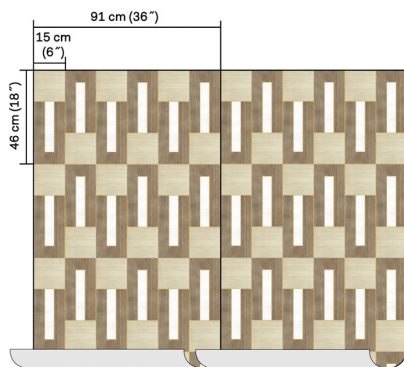

OMEXCO
Fine Belgian Wallcoverings

IMPERIALIS
WOOD VENEER

IM 5 1

IM 5 2

IM 5 3

NB: The portrayed colours may differ from reality.

References IM 5 - ELONGATA
Composition: wood veneer
Weight: $\pm 360 \text{ g/m}^2$ (10.62 oz/sq yd)

The marquetries in this collection are made of genuine wood veneer. The typical wood structure, with its grains, irregularities and dots, is clearly visible, and is part of the charm and unique character of this wallcovering.

Width of the wallcovering.

Pattern repeat is 46 cm (18") and the design needs a straight match.

Sold by the metre/yard.
No minimum.

Fire resistant:
EU: B, s1-d0
US: class A

Light resistant:
Xeno test 4.

Apply a ready mixed PVA or EVA clear adhesive directly to the wall.