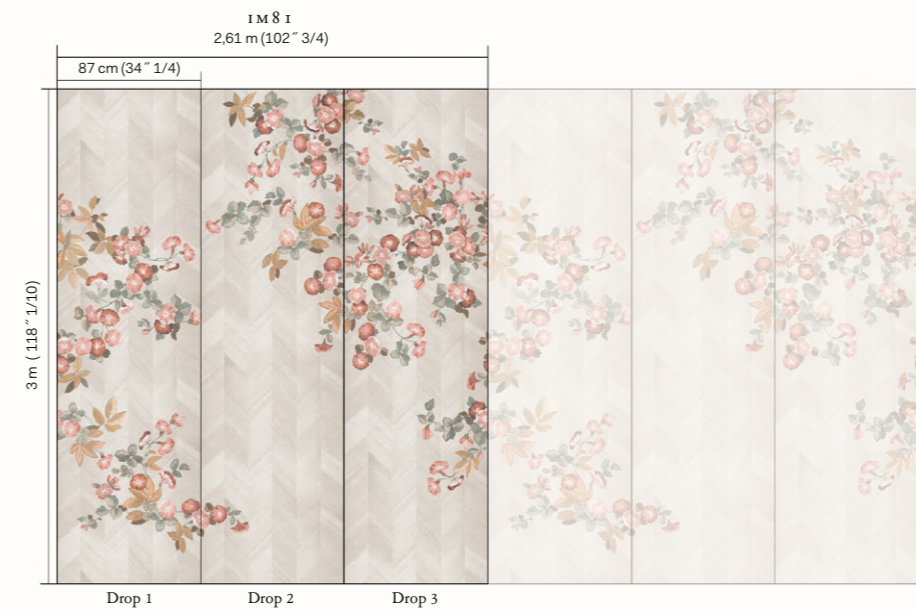

IM64

FORTUNEI, IM81

OMEXCO
Fine Belgian Wallcoverings

FORTUNEI
« An exquisite floral design
set upon a chevron base »

IM81: Panoramic design of 3 drops. Total dimension 2,61 x 3 m (102 3/4 x 118 1/10).
This panoramic has been created as a continuous design and can therefore be repeated endlessly.
Custom height/width as of 4 drops.

IM81

ALEMERIA, IM43

OMEXCO
Fine Belgian Wallcoverings

ALEMERIA

« A chequered marquetry pattern,
alternating two contrasting shades
to create a striking graphic effect »

IM43

IM41

IM42