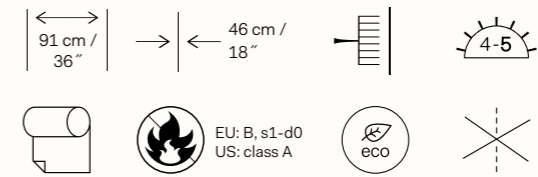

IM64

FORTUNEI, IM81

OMEXCO
Fine Belgian Wallcoverings

FORTUNEI
« An exquisite floral design
set upon a chevron base »

IM81: Panoramic design of 3 drops. Total dimension 2,61 x 3 m (102 3/4 x 118 1/10).
This panoramic has been created as a continuous design and can therefore be repeated endlessly.
Custom height/width as of 4 drops.

IM81

ALEMERIA, IM43

OMEXCO
Fine Belgian Wallcoverings

ALEMERIA

« A chequered marquetry pattern,
alternating two contrasting shades
to create a striking graphic effect »

IM43

IM41

IM42