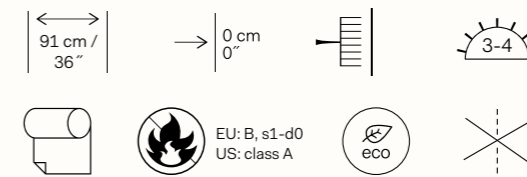

OMEXCO
Fine Belgian Wallcoverings

LANKAO

« The subtle beauty of fine wood veneer,
expertly hand-inlaid in a herringbone motif,
displaying its elegant simplicity »

IM63