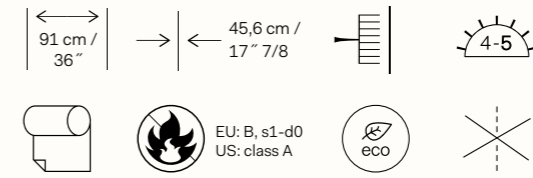

OMEXCO
Fine Belgian Wallcoverings

NELUMBO

« Nelumbo draws inspiration from
the graceful shape of lotus leaves »

NELUMBO, IM 3 1