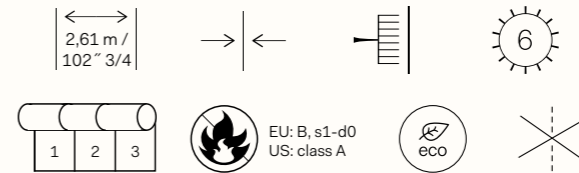

IM64

FORTUNEI, IM81

OMEXCO
Fine Belgian Wallcoverings

FORTUNEI
« An exquisite floral design
set upon a chevron base »

IM81: Panoramic design of 3 drops. Total dimension 2,61 x 3 m (102 3/4 x 118 1/10).
This panoramic has been created as a continuous design and can therefore be repeated endlessly.
Custom height/width as of 4 drops.

IM81

ALEMERIA, IM43

OMEXCO
Fine Belgian Wallcoverings

ALEMERIA

« A chequered marquetry pattern,
alternating two contrasting shades
to create a striking graphic effect »

IM43

IM41

IM42