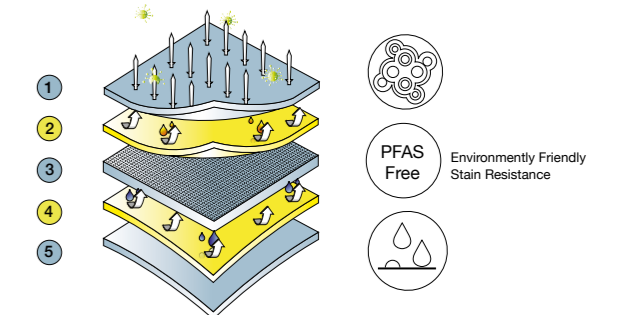

1. 1 Anti-Microbial ShieldPlus Protection permanently inhibits the broadest spectrum of microbes (even C diff spore) and prevents nasty odours.
2. 2 Stain Resist - PFAS free technology combining effectiveness with environmental consideration.
3. 3 Fabric - Comfortable but durable to suit the most extreme environments.
4. 4 Waterproof film - Hydrostatic head test exceeds standard requirement of 1 metre.
5. 5 Flame Retardant - Passes UK and most international contract FR standards.